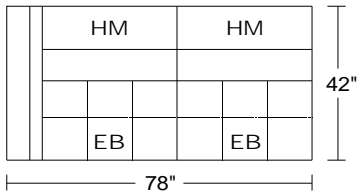

PLANUM QUICK SHIP PROGRAM

Model 0415 Vici II

Leather Orvieto 9409 w/ Brushed Stainless Steel Feet

Model No.	Item No.	Dimensions	Retail				
			B	C	D	E	G
			Orvieto	EuroSoft/ Marmo	King/ Spesso/ Mastrotto/ Native/ Heritage/ Vintage	Marco	Nubuck/ Klar
0415	3RAHMEBE/LAF 3LAHMEBE/RAF	Left Arm Facing Mid-Sofa Right Arm Facing Mid-Sofa	\$11,036	\$12,159	\$13,389	\$14,747	\$17,882

incl Motorized Head Mechanisms
& 2 Reclining Seats w/ Electrical
Switch & Button Switch

Width: 78"
Height: 32"
Height w/ HM Raised: 42"
Depth: 42"
Depth w/ Recliner: 62"

0415	SXLHM/RAF SXRHM/LAF	Right Arm Facing Small Chaise Left Arm Facing Small Chaise	\$6,664	\$7,340	\$8,083	\$8,903	\$10,793
------	------------------------	--	---------	---------	---------	---------	----------

incl Motorized Head Mechanism

Width: 43"
Height: 32"
Depth: 67"

AS SHOWN	\$17,700	\$19,499	\$21,472	\$23,650	\$28,675
-----------------	-----------------	----------	----------	----------	----------