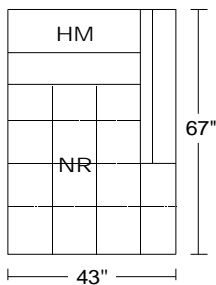

PLANUM QUICK SHIP PROGRAM

Model 0415 Vici II

Leather Orvieto 9409 w/ Brushed Stainless Steel Feet

Model No.	Item No.	Dimensions	Retail				
			B	C	D	E	G
			Orvieto	EuroSoft/ Marmo	King/ Spesso/ Mastrotto/ Native/ Heritage/ Vintage	Marco	Nubuck/ Klar
0415	3RAHMEBE/LAF 3LAHMEBE/RAF	Left Arm Facing Mid-Sofa Right Arm Facing Mid-Sofa	\$11,036	\$12,159	\$13,389	\$14,747	\$17,882

incl Motorized Head Mechanisms
& 2 Reclining Seats w/ Electrical
Switch & Button Switch

Width: 78"
Height: 32"
Height w/ HM Raised: 42"
Depth: 42"
Depth w/ Recliner: 62"

0415	SXLHM/RAF SXRHM/LAF	Right Arm Facing Small Chaise Left Arm Facing Small Chaise	\$6,664	\$7,340	\$8,083	\$8,903	\$10,793
------	------------------------	--	---------	---------	---------	---------	----------

incl Motorized Head Mechanism

Width: 43"
Height: 32"
Depth: 67"

AS SHOWN	\$17,700	\$19,499	\$21,472	\$23,650	\$28,675
-----------------	-----------------	----------	----------	----------	----------