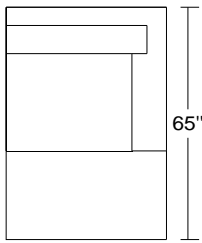

Width: 75"
Height: 30 1/2"
Depth: 40"

75"

0443

JXL/RAF

Right Arm Facing Extra Small Chaise

\$5,123

\$5,647

\$6,224

\$6,861

\$8,326

Width: 42"
Height: 30 1/2"
Depth: 65"

65"

42"

AS SHOWN	\$10,801	\$11,909	\$13,131	\$14,474	\$17,578
-----------------	----------	----------	----------	----------	----------