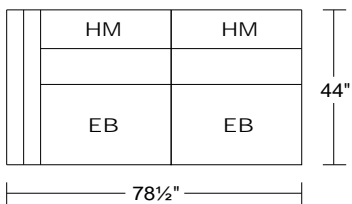

Width: 78 1/2"  
Height: 32"  
Height w/ HM Raised: 40"  
Depth: 44"  
Depth w/ Recliner: 64"

0587 **SXLHM/RAF**  
**SXRHM/LAF**

Right Arm Facing Small  
Chaise  
Left Arm Facing Small Chaise

\$6,899 **\$7,590** \$8,349 \$9,184 \$11,112

incl Motorized Head Mechanism  
Width: 43 1/2"  
Height: 32"  
Height w/ HM Raised: 40"  
Depth: 69"

<b>AS SHOWN</b>	\$19,028	<b>\$20,933</b>	\$23,028	\$25,328	\$30,648
-----------------	----------	-----------------	----------	----------	----------