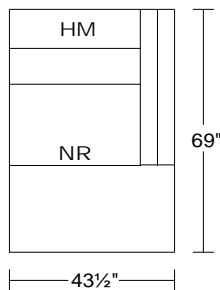

## Model 0587 Tenero

Leather Marmo 7012 w/ Brushed Stainless Steel Feet

Model No.	Item No.	Dimensions	Retail				
			B	C	D	E	G
			Orvieto	EuroSoft/ Marmo	King/ Spesso/ Mastrotto/ Native/ Heritage/ Vintage	Marco	Nubuck/ Klar
0587	4RAHMEBE/LAF 4LAHMEBE/RAF	Left Arm Facing Mid-Sofa Right Arm Facing Mid-Sofa incl Motorized Head Mechanisms & 2 Reclining Seats w/ Electrical Switch & Button Switch	\$12,129	<b>\$13,343</b>	\$14,679	\$16,144	\$19,537

Width: 78 1/2"  
Height: 32"  
Height w/ HM Raised: 40"  
Depth: 44"  
Depth w/ Recliner: 64"

0587 **SXLHM/RAF**  
**SXRHM/LAF**

Right Arm Facing Small  
Chaise  
Left Arm Facing Small Chaise

\$6,899 **\$7,590** \$8,349 \$9,184 \$11,112

incl Motorized Head Mechanism  
Width: 43 1/2"  
Height: 32"  
Height w/ HM Raised: 40"  
Depth: 69"

<b>AS SHOWN</b>	\$19,028	<b>\$20,933</b>	\$23,028	\$25,328	\$30,648
-----------------	----------	-----------------	----------	----------	----------