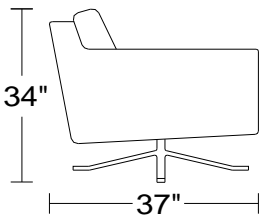

PLANUM QUICK SHIP PROGRAM

Model 0589 Mazara I

Leather Orvieto 9423 w/ Polished Stainless Steel Base

Model No.	Item No.	Dimensions	Retail				
			B	C	D	E	G
			Orvieto	EuroSoft/ Marmo	King/ Spesso/ Mastrotto/ Native/ Heritage/ Vintage	Marco	Nubuck/ Klar
0589	1DV	Swivel Chair	\$3,408	\$3,749	\$4,121	\$4,531	\$5,488

Width: 35"
Height: 34"
Depth: 37"

35"

34"

37"

As Shown:	\$3,408	\$3,749	\$4,121	\$4,531	\$5,488
------------------	---------	---------	---------	---------	---------