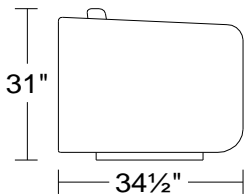

PLANUM QUICK SHIP PROGRAM

Model AC42 Alviano

Leather Orvieto 9407

Model No.	Item No.	Dimensions	Retail				
			B	C	D	E	G
			Orvieto	EuroSoft/ Marmo	King/ Spesso/ Mastrotto/ Native/ Heritage/ Vintage	Marco	Nubuck/ Klar
AC42	1DV	Swivel Chair	\$3,370	\$3,712	\$4,091	\$4,508	\$5,488

Width: 31 1/2"
Height: 31"
Depth: 34 1/2"

As Shown:	\$3,370	\$3,712	\$4,091	\$4,508	\$5,488
------------------	----------------	---------	---------	---------	---------