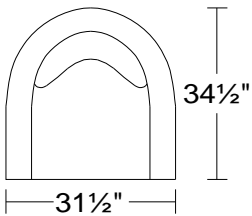

PLANUM QUICK SHIP PROGRAM

Model AC42 Alviano

Leather Orvieto 9407

Model No.	Item No.	Dimensions	Retail				
			B	C	D	E	G
			Orvieto	EuroSoft/ Marmo	King/ Spesso/ Mastrotto/ Native/ Heritage/ Vintage	Marco	Nubuck/ Klar
AC42	1DV	Swivel Chair	\$3,370	\$3,712	\$4,091	\$4,508	\$5,488

Width: 31 1/2"
Height: 31"
Depth: 34 1/2"

As Shown:	\$3,370	\$3,712	\$4,091	\$4,508	\$5,488
------------------	----------------	---------	---------	---------	---------