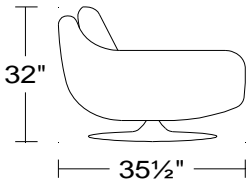

PLANUM QUICK SHIP PROGRAM

Model AC51 Dante

Leather Orvieto 9470 w/ Stainless Steel Base

Model No.	Item No.	Dimensions	Retail				
			B	C	D	E	G
			Orvieto	EuroSoft/ Marmo	King/ Spesso/ Mastrotto/ Native/ Heritage/ Vintage	Marco	Nubuck/ Klar
AC51	1DV	Swivel Chair	\$3,165	\$3,491	\$3,848	\$4,243	\$5,161

Width: 36 1/2"
Height: 32"
Depth: 35 1/2"

As Shown:	\$3,165	\$3,491	\$3,848	\$4,243	\$5,161
------------------	----------------	---------	---------	---------	---------