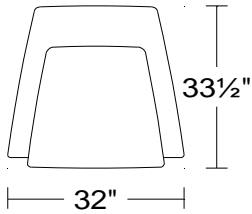

PLANUM QUICK SHIP PROGRAM

Model AC60 Rio

Leather Orvieto 9449

Model No.	Item No.	Dimensions	Retail				
			B	C	D	E	G
			Orvieto	EuroSoft/ Marmo	King/ Spesso/ Mastrotto/ Native/ Heritage/ Vintage	Marco	Nubuck/ Klar
AC60	1DV	Swivel Chair	\$3,202	\$3,536	\$3,899	\$4,298	\$5,220

Width: 32"
Height: 28 1/2"
Depth: 33 1/2"

As Shown:	\$3,202	\$3,536	\$3,899	\$4,298	\$5,220
------------------	----------------	---------	---------	---------	---------