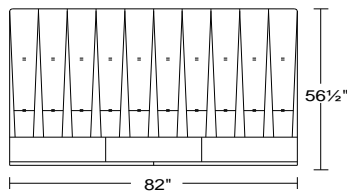

PLANUM QUICK SHIP PROGRAM

Leather Bed Model B005 Aurora

Lesther Eurosoft 7525 w/ Polished Stainless Steel Base

B005

**EK
BF01-EK**

**Eastern King
Incl Slats**

Width: 82"
Height: 56 1/2"
Depth: 92"