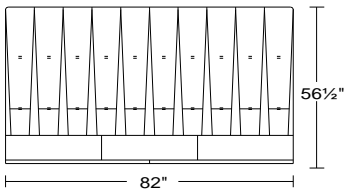

PLANUM QUICK SHIP PROGRAM

Leather Bed Model B005 Aurora

Lesther Eurosoft 7525 w/ Polished Stainless Steel Base

Model No.	Item No.	Dimensions	Retail				
			B	C	D	E	G
			Orvieto	EuroSoft/ Marmo	King/ Spesso/ Mastrotto/ Native/ Heritage/ Vintage	Marco	Nubuck/ Klar
B005	EK BF01-EK	Eastern King Incl Slats	\$6,969	\$7,631	\$8,356	\$9,156	\$11,006

Width: 82"
Height: 56 1/2"
Depth: 92"

As Shown:	\$6,969	\$7,631	\$8,356	\$9,156	\$11,006
------------------	---------	----------------	---------	---------	----------