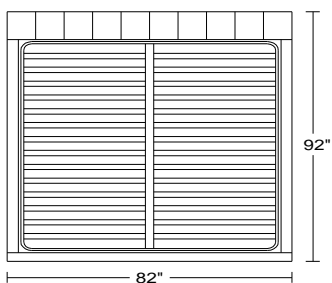

PLANUM QUICK SHIP PROGRAM

Leather Bed Model B005 Aurora

Lesther Eurosoft 7525 w/ Polished Stainless Steel Base

Model No.	Item No.	Dimensions	Retail				
			B	C	D	E	G
			Orvieto	EuroSoft/ Marmo	King/ Spesso/ Mastrotto/ Native/ Heritage/ Vintage	Marco	Nubuck/ Klar
B005	EK BF01-EK	Eastern King Incl Slats	\$6,969	\$7,631	\$8,356	\$9,156	\$11,006

Width: 82"
Height: 56 1/2"
Depth: 92"

As Shown:	\$6,969	\$7,631	\$8,356	\$9,156	\$11,006
------------------	---------	----------------	---------	---------	----------