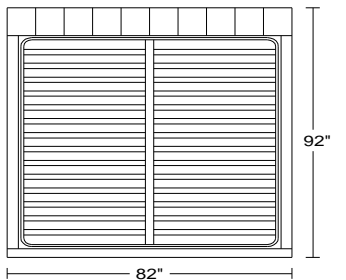

Width: 82"
Height: 56 1/2"
Depth: 92"

As Shown:	\$7,666	\$8,395	\$9,191	\$10,072	\$12,106
------------------	---------	----------------	---------	----------	----------