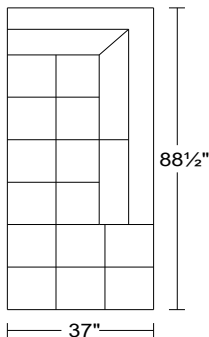

Width: 85"  
Height: 33"  
Depth: 38"

0077

BXL/RAF

Right Arm Facing Large Chaise

\$5,655

\$6,239

\$6,877

\$7,582

Width: 37"  
Height: 33"  
Depth: 88 1/2"

**As Shown:**

\$11,059

\$12,205

\$13,449

\$14,831