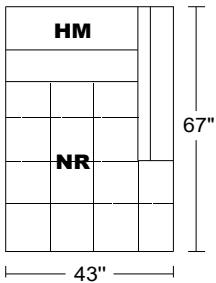

incl Motorized Head Mechanisms & 2 Reclining Seats w/ Electrical Switch & Button Switch

Width: 78"
Height: 32"
Height w/ HM Raised: 42"
Depth: 42"
Depth w/ Recliner: 62"

0415	SXLHM/RAF	Right Arm Facing Small Chaise	\$6,664	\$7,340	\$8,083	\$8,903
------	-----------	-------------------------------	---------	----------------	---------	---------

SXRHM/LAF

Left Arm Facing Small Chaise

incl Motorized Head Mechanism

Width: 43"
Height: 32"
Depth: 67"

AS SHOWN	\$17,700	\$19,499	\$21,472	\$23,650
-----------------	----------	-----------------	----------	----------