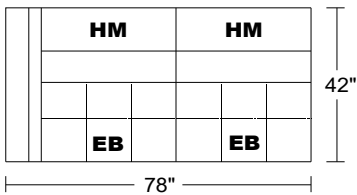

PLANUM QUICK SHIP PROGRAM

Model 0415 Vici II

Leather Eurosoft 7525 w/ Brushed Stainless Steel Feet

Metal leg on 3RAHMEBE/3LAHMEBE does not extend up arm of sofa

Model No.	Item No.	Dimensions	Retail			
			B	C	D	E
			Orvieto	EuroSoft/ Marmo/ Spesso	King/ Mastrotto/ Ricco/ Vintage	Marco
0415	3RAHMEBE/LAF 3LAHMEBE/RAF	Left Arm Facing Mid-Sofa Right Arm Facing Mid-Sofa	\$11,036	\$12,159	\$13,389	\$14,747

incl Motorized Head Mechanisms & 2 Reclining Seats w/ Electrical Switch & Button Switch

Width: 78"
Height: 32"
Height w/ HM Raised: 42"
Depth: 42"
Depth w/ Recliner: 62"

0415	SXLHM/RAF	Right Arm Facing Small Chaise	\$6,664	\$7,340	\$8,083	\$8,903
------	-----------	-------------------------------	---------	----------------	---------	---------

SXRHM/LAF

Left Arm Facing Small Chaise

incl Motorized Head Mechanism

Width: 43"
Height: 32"
Depth: 67"

AS SHOWN	\$17,700	\$19,499	\$21,472	\$23,650
-----------------	----------	-----------------	----------	----------