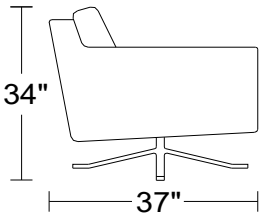

## Model 0589 Mazara I

Leather Orvieto 9423 w/ Polished Stainless Steel Base

Model No.	Item No.	Dimensions	Retail			
			B	C	D	E
			Orvieto	EuroSoft/ Marmo/ Spesso	King/ Mastrotto/ Ricco/ Vintage	Marco
0589	1DV	Swivel Chair	\$3,408	\$3,749	\$4,121	\$4,531

35"

Width: 35"  
Height: 34"  
Depth: 37"

34"

37"

<b>As Shown:</b>	<b>\$3,408</b>	\$3,749	\$4,121	\$4,531
------------------	----------------	---------	---------	---------