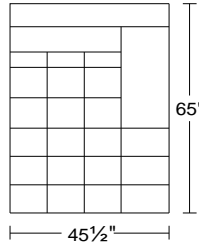

PLANUM QUICK SHIP PROGRAM

Model 0033 Fiore I

Leather Orvieto 9423 w/ Stainless Steel Base

0033

4RASM4/LAF Left Arm Facing Sofa
4LASM4/RAF Right Arm Facing Sofa
Incl. Motorized Seat Mechanism

Width: 77 1/2"
Height: 32 1/2"
Depth: 38 1/2 "

0033

SXL/RAF Right Arm Facing Small Chaise
SXR/LAF Left Arm Facing Small Chaise

Width: 45 1/2"
Height: 32 1/2"
Depth: 65"

0033

HR2 Large Head Rest

Width: 27 1/2"
Height: 23"