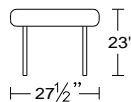

0033

SXL/RAF Right Arm Facing Small Chaise
SXR/LAF Left Arm Facing Small Chaise

Width: 45 1/2"
Height: 32 1/2"
Depth: 65"

0033

HR2 Large Head Rest

Width: 27 1/2"
Height: 23"