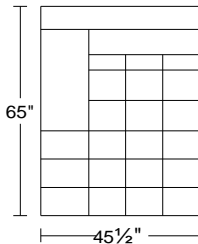

PLANUM QUICK SHIP PROGRAM

Model 0033 Fiore I

Leather Orvieto 9423 w/ Stainless Steel Base

0033

4RASM4/LAF Left Arm Facing Sofa
4LASM4/RAF Right Arm Facing Sofa
Incl. Motorized Seat Mechanism

Width: 77 1/2"
Height: 32 1/2"
Depth: 38 1/2 "

0033

SXL/RAF Right Arm Facing Small Chaise
SXR/LAF Left Arm Facing Small Chaise

Width: 45 1/2"
Height: 32 1/2"
Depth: 65"

0033

HR2 Large Head Rest

Width: 27 1/2"
Height: 23"