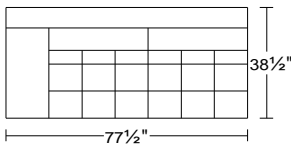

PLANUM QUICK SHIP PROGRAM

Model 0033 Fiore I

Leather Orvieto 9423 w/ Stainless Steel Base

0033

4RASM4/LAF Left Arm Facing Sofa
4LASM4/RAF Right Arm Facing Sofa
Incl. Motorized Seat Mechanism

Width: 77 1/2"
Height: 32 1/2"
Depth: 38 1/2 "

0033

SXL/RAF Right Arm Facing Small Chaise
SXR/LAF Left Arm Facing Small Chaise

Width: 45 1/2"
Height: 32 1/2"
Depth: 65"

0033

HR2 Large Head Rest

Width: 27 1/2"
Height: 23"