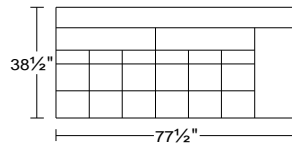

PLANUM QUICK SHIP PROGRAM

Model 0033 Fiore I

Leather Orvieto 9423 w/ Stainless Steel Base

0033

4RASM4/LAF Left Arm Facing Sofa
4LASM4/RAF Right Arm Facing Sofa
Incl. Motorized Seat Mechanism

Width: 77 1/2"
Height: 32 1/2"
Depth: 38 1/2 "

0033

SXL/RAF Right Arm Facing Small Chaise
SXR/LAF Left Arm Facing Small Chaise

Width: 45 1/2"
Height: 32 1/2"
Depth: 65"

0033

HR2 Large Head Rest

Width: 27 1/2"
Height: 23"