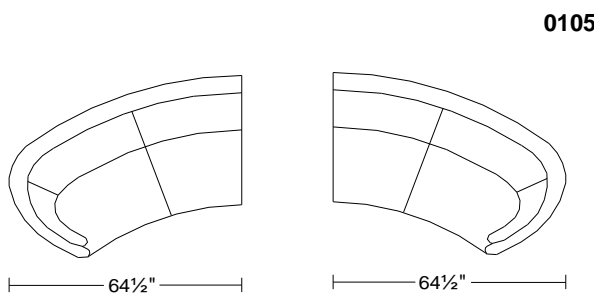

## Model 0105 Rusco I

Leather Orvieto 9470 w/ Polished Stainless Steel Feet

**3NR/LAF** Left Arm Facing Bumper End Mid-Sofa

**3NL/RAF** Right Arm Facing Bumper End Mid-Sofa

Width: 52 1/2"  
Height: 31"  
Depth: 63"

**3BL/RAF** Right Arm Facing Curved Mid-Sofa

**3BR/LAF** Left Arm Facing Curved Mid-Sofa

Width: 64 1/2"  
Height: 31"  
Depth: 54"

**RT3** Large Round Ottoman

Width: 36"  
Height: 18"  
Depth: 36"