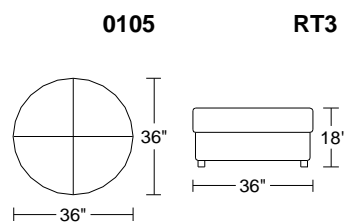

## Model 0105 Rusco I

Leather Orvieto 9470 w/ Polished Stainless Steel Feet

**3NR/LAF** Left Arm Facing Bumper End Mid-Sofa

**3NL/RAF** Right Arm Facing Bumper End Mid-Sofa

Width: 52 1/2"  
Height: 31"  
Depth: 63"

**3BL/RAF** Right Arm Facing Curved Mid-Sofa

**3BR/LAF** Left Arm Facing Curved Mid-Sofa

Width: 64 1/2"  
Height: 31"  
Depth: 54"

**RT3** Large Round Ottoman

Width: 36"  
Height: 18"  
Depth: 36"