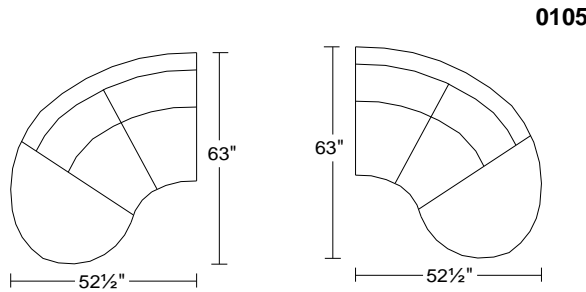

## Model 0105 Rusco I

Leather Orvieto 9470 w/ Polished Stainless Steel Feet

**3NR/LAF** Left Arm Facing Bumper End Mid-Sofa

**3NL/RAF** Right Arm Facing Bumper End Mid-Sofa

Width: 52 1/2"  
Height: 31"  
Depth: 63"

**3BL/RAF** Right Arm Facing Curved Mid-Sofa

**3BR/LAF** Left Arm Facing Curved Mid-Sofa

Width: 64 1/2"  
Height: 31"  
Depth: 54"

**RT3** Large Round Ottoman

Width: 36"  
Height: 18"  
Depth: 36"