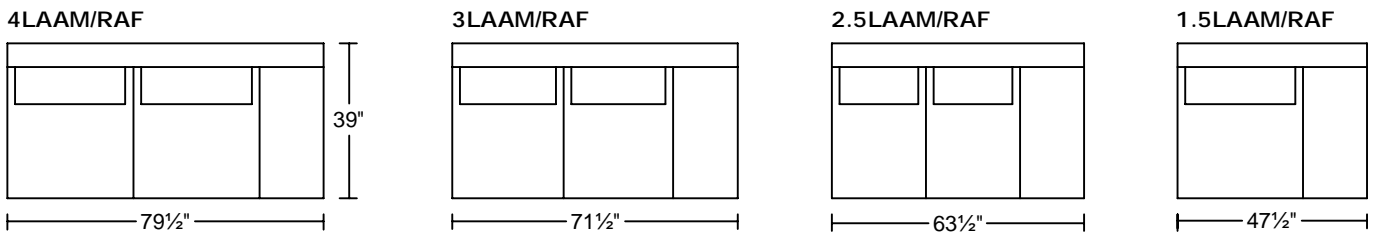

---

**DESE 0156N**

---

**Designed for KELVIN GIORMANI**

---

---

**DESE 0156N**

---