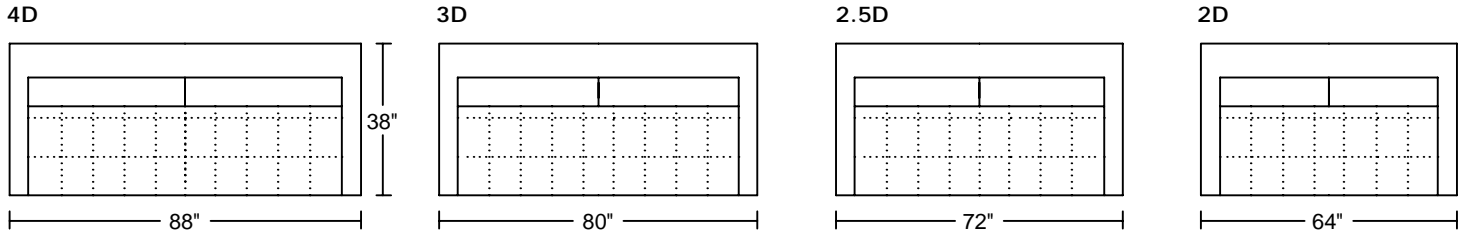

SORANO 0186
Designed for KELVIN GIORMANI
2019-3-7

SORANO 0186

Designed for KELVIN GIORMANI

2019-3-7