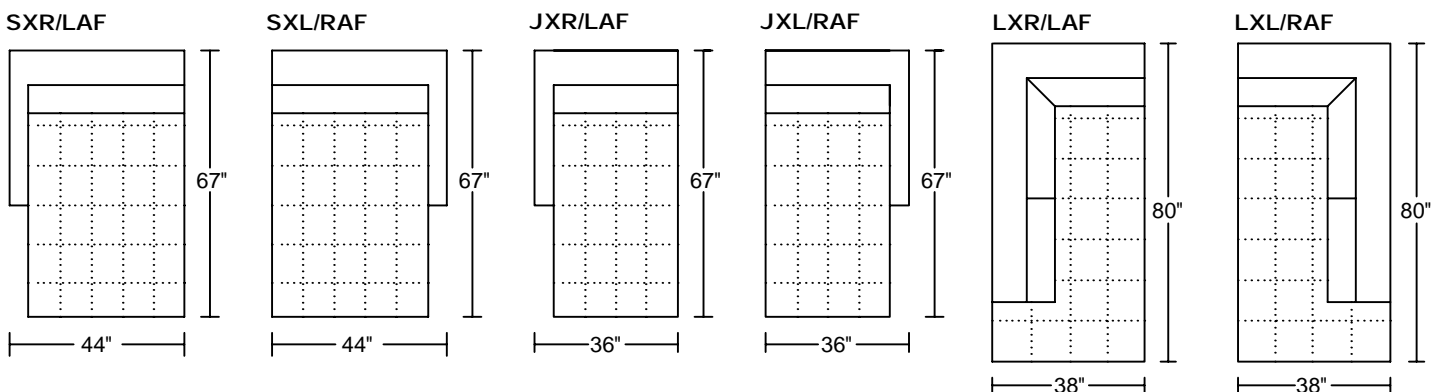

SORANO 0186
Designed for KELVIN GIORMANI
2019-3-7

SORANO 0186

Designed for KELVIN GIORMANI

2019-3-7