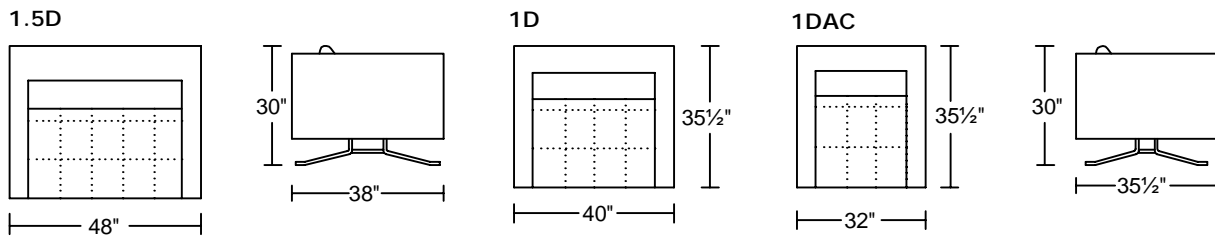

SORANO 0186
Designed for KELVIN GIORMANI
2019-3-7

SORANO 0186

Designed for KELVIN GIORMANI

2019-3-7