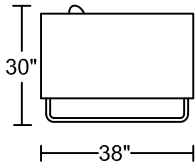

# SORANO II 0186A-H1

Designed by Kelvin Ng

**4D**

**3D**

**2.5D**

**2D**

**1.5D**

**1DV1**