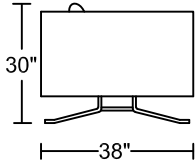

# SORANO I 0186A-M1

Designed by Kelvin Ng

**4D**

**3D**

**2.5D**

**2D**

**1.5D**

**1DV1**