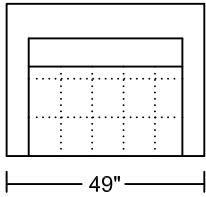

# SORANO I 0186A-M1

Designed by Kelvin Ng

**4D**

**3D**

**2.5D**

**2D**

**1.5D**

**1DV1**