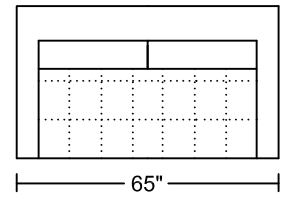

# SORANO II 0186A-H1

Designed by Kelvin Ng

**4D**

**3D**

**2.5D**

**2D**

**1.5D**

**1DV1**