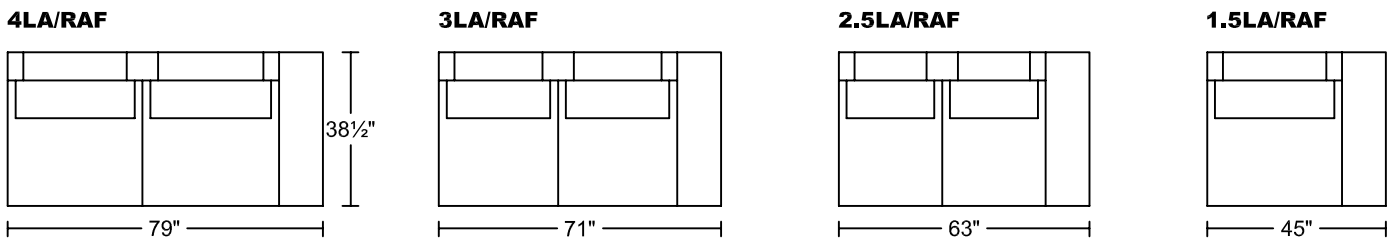

---

**OLIVA I 0218A**

---

**Designed for KELVIN GIORMANI**

---

'A' Version- Made with foam back pillows for firmer support

---