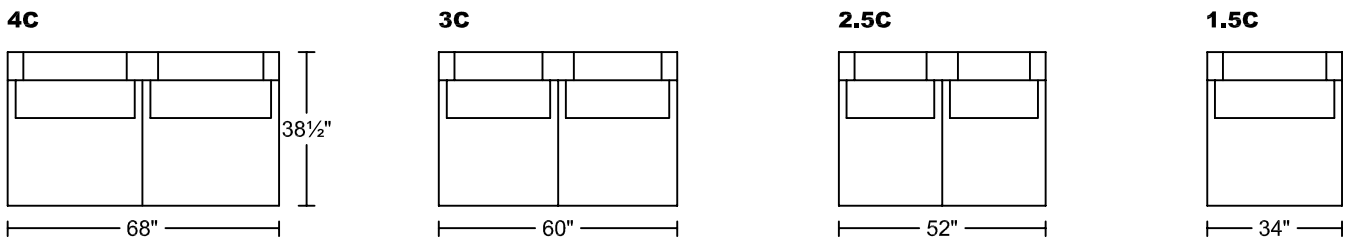

---

**OLIVA I 0218A**

---

**Designed for KELVIN GIORMANI**

---

'A' Version- Made with foam back pillows for firmer support

---