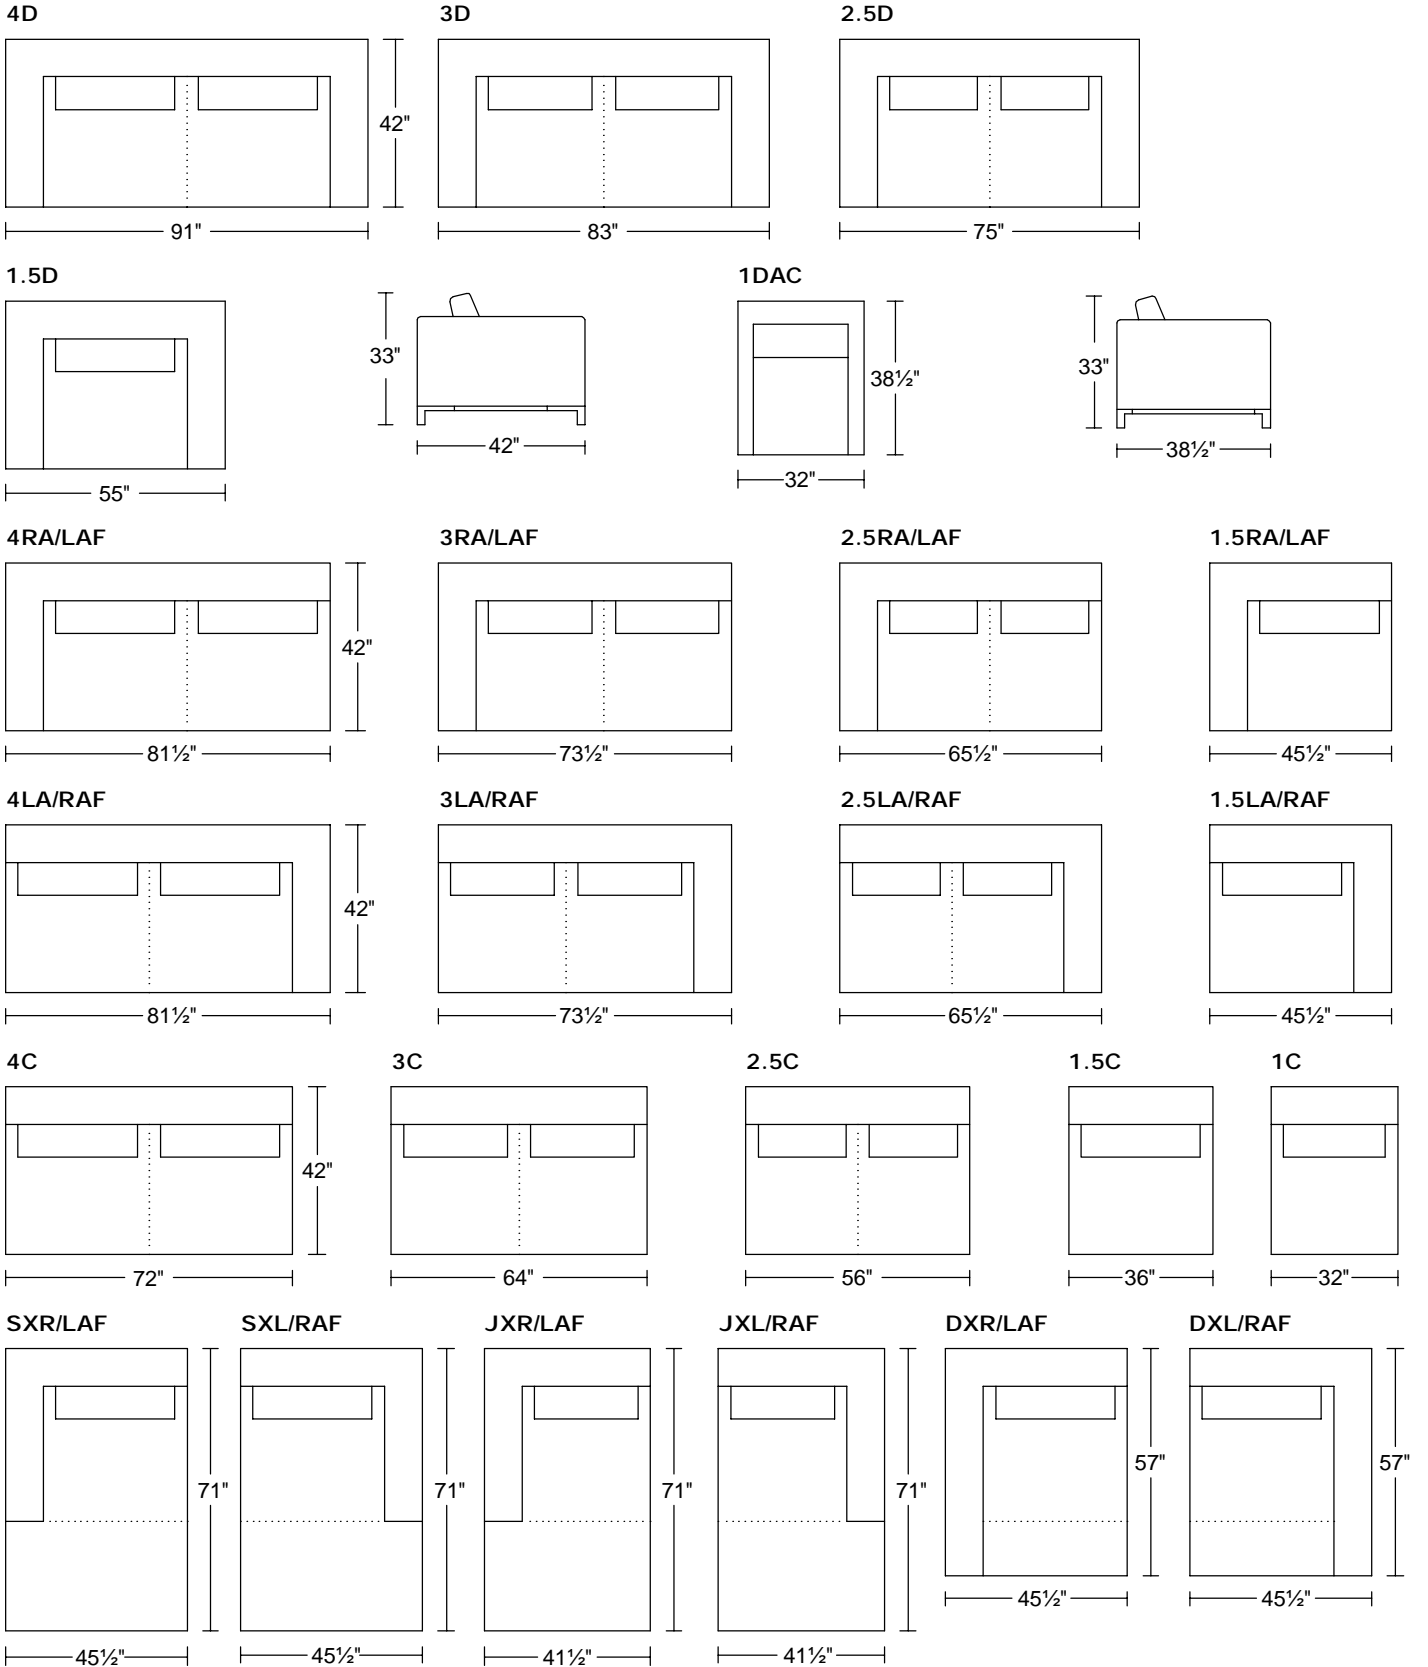

LIBERTA I/II 0332

Designed for KELVIN GIORMANI

LIBERTA I/II 0332

Designed for KELVIN GIORMANI