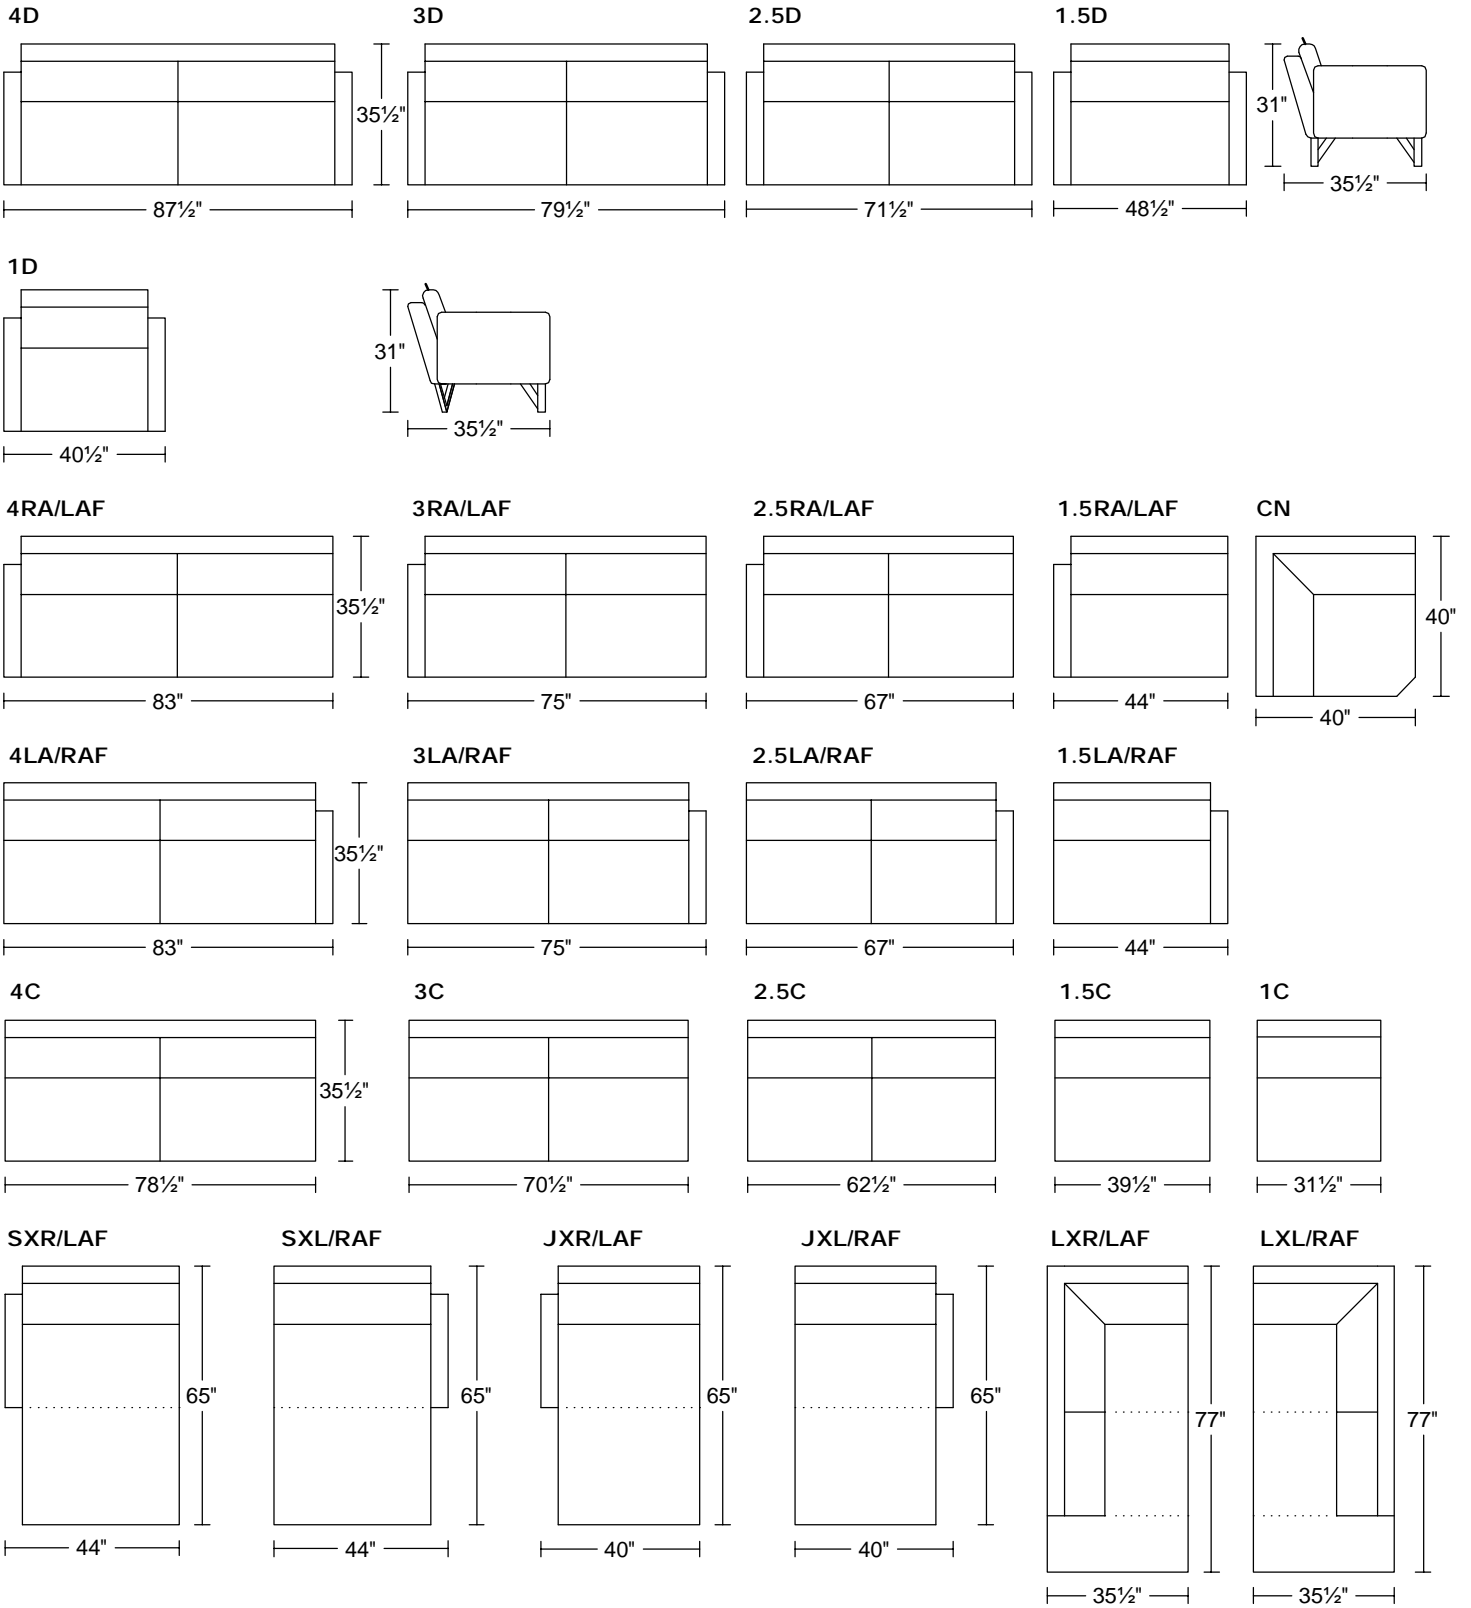

SNELLO III 0352C

Designed for KELVIN GIORMANI