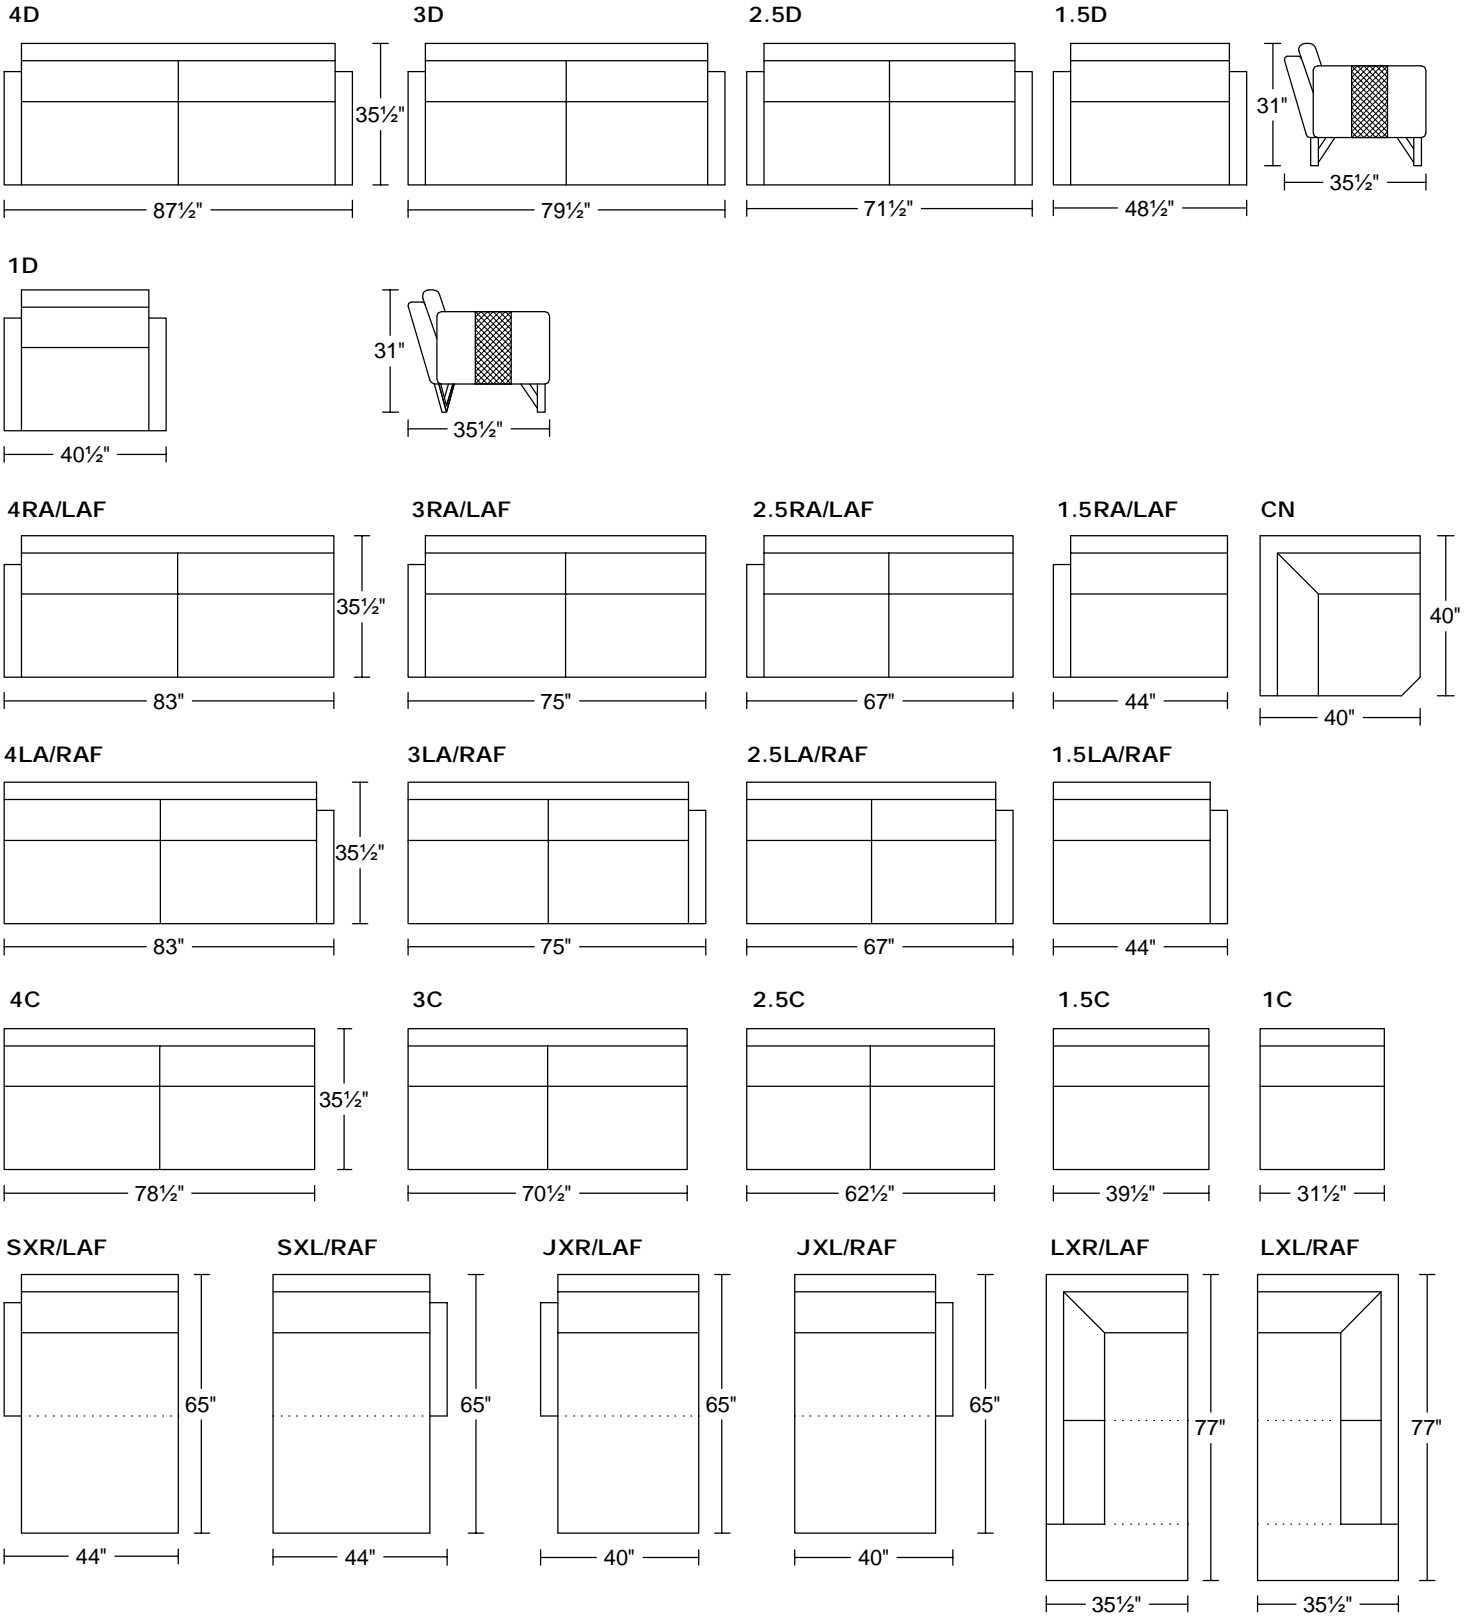

SNELLO IV 0353A

Designed for KELVIN GIORMANI