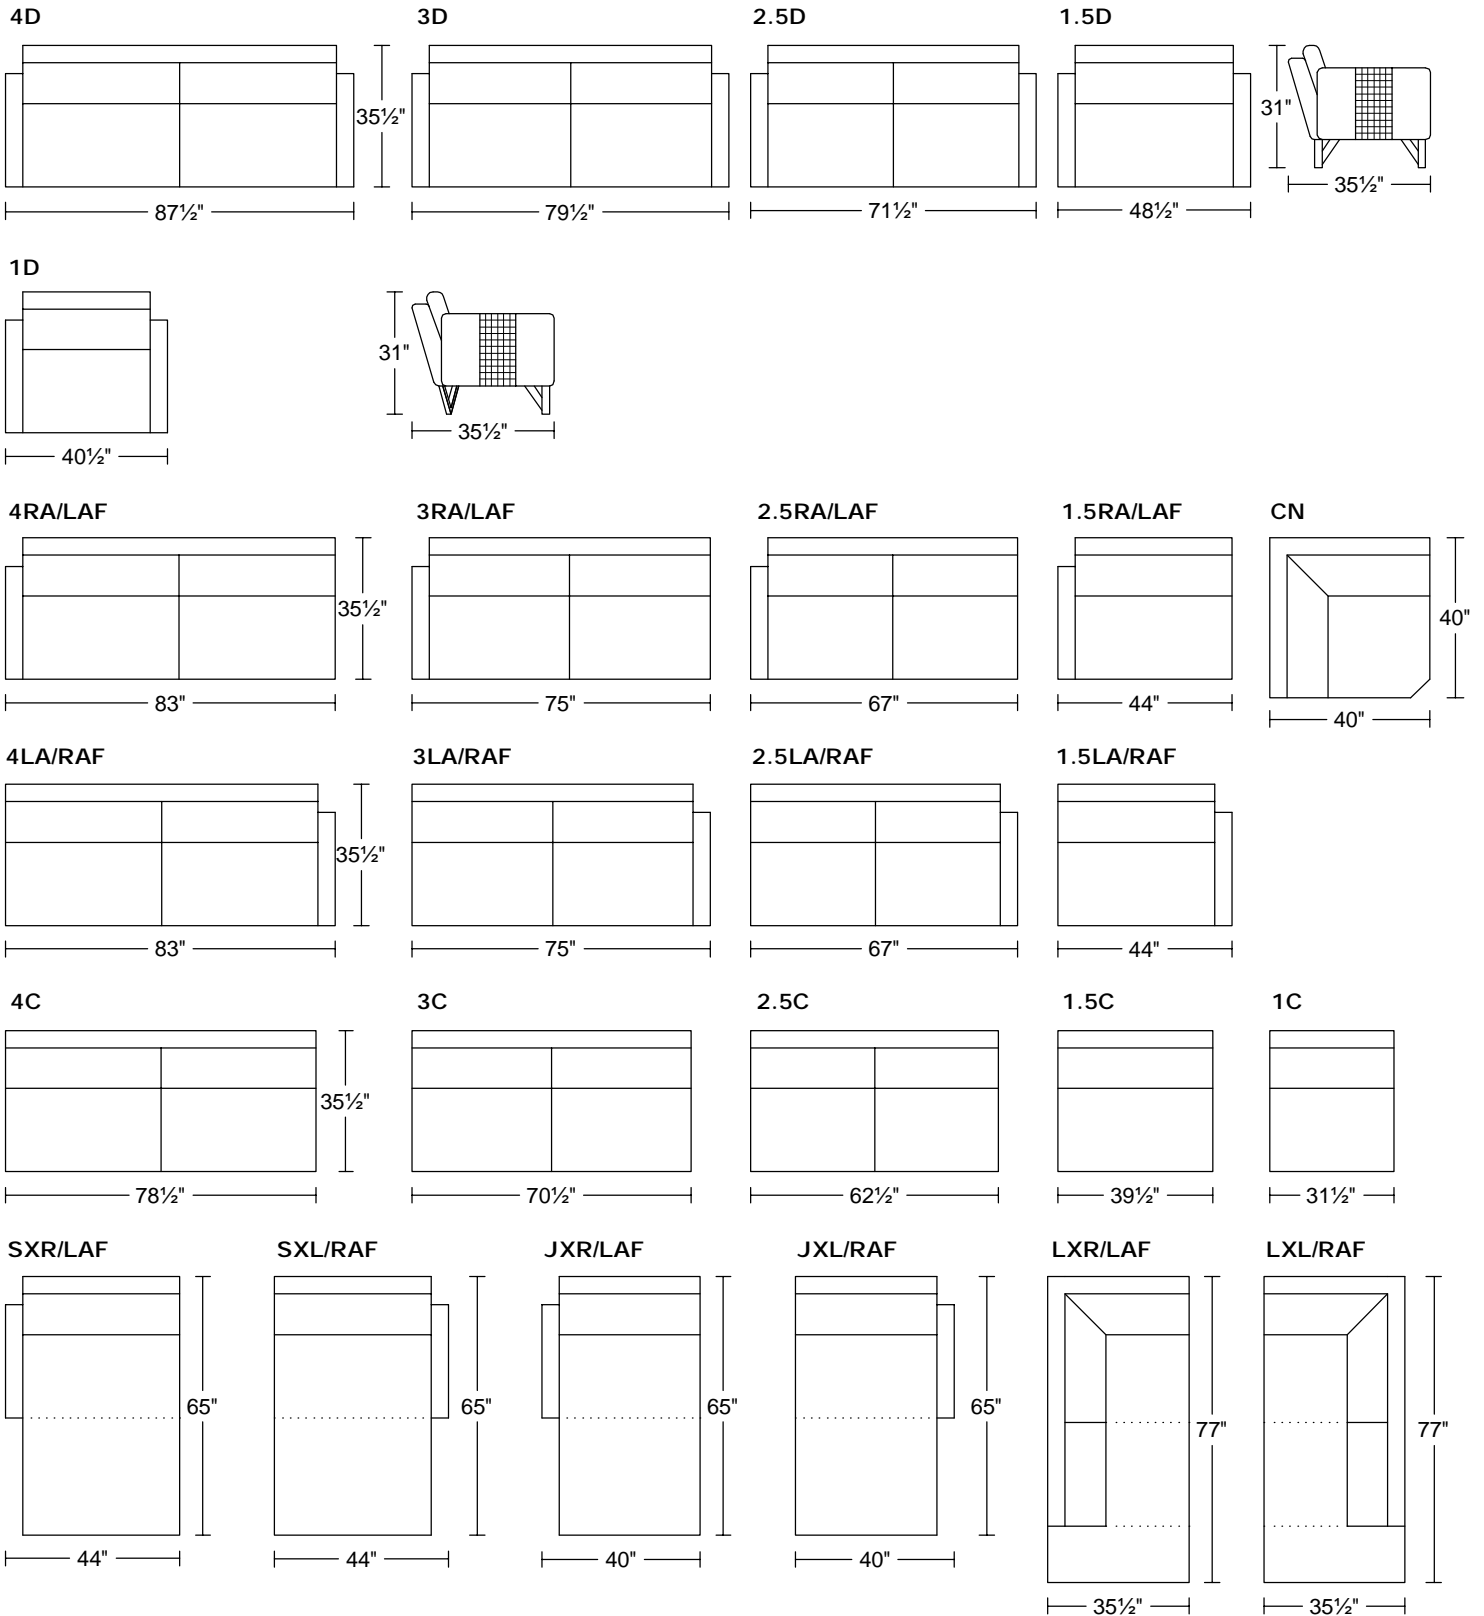

SNELLO VI 0354A

Designed for KELVIN GIORMANI