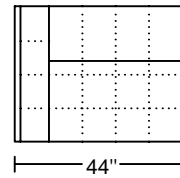

OSCAR 0356

Designed for KELVIN GIORMANI

1.5RA/LAF