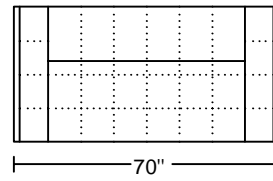

## Designed for KELVIN GIORMANI

4D

3D

2.5D

1.5D

1DAC

1.5DC

4RA/LAF