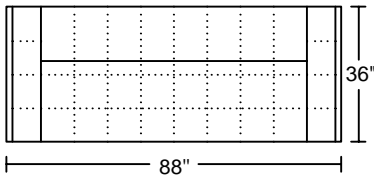

## Designed for KELVIN GIORMANI

4D

3D

2.5D

1.5D

1DAC

1.5DC

4RA/LAF