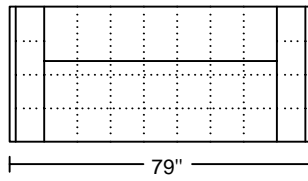

## Designed for KELVIN GIORMANI

4D

3D

2.5D

1.5D

1DAC

1.5DC

4RA/LAF