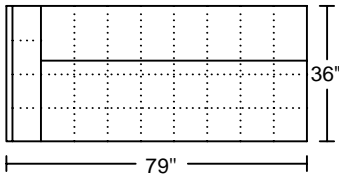

## Designed for KELVIN GIORMANI

4D

3D

2.5D

1.5D

1DAC

1.5DC

4RA/LAF