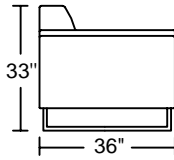

## Designed for KELVIN GIORMANI

4D

3D

2.5D

1.5D

1DAC

1.5DC

4RA/LAF