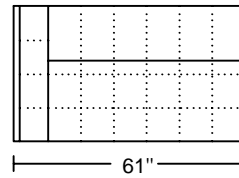

OSCAR 0356

Designed for KELVIN GIORMANI

2.5RA/LAF