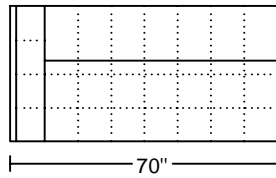

OSCAR 0356

Designed for KELVIN GIORMANI

3RA/LAF