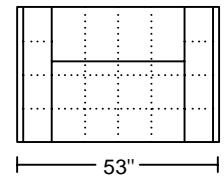

## Designed for KELVIN GIORMANI

4D

3D

2.5D

1.5D

1DAC

1.5DC

4RA/LAF