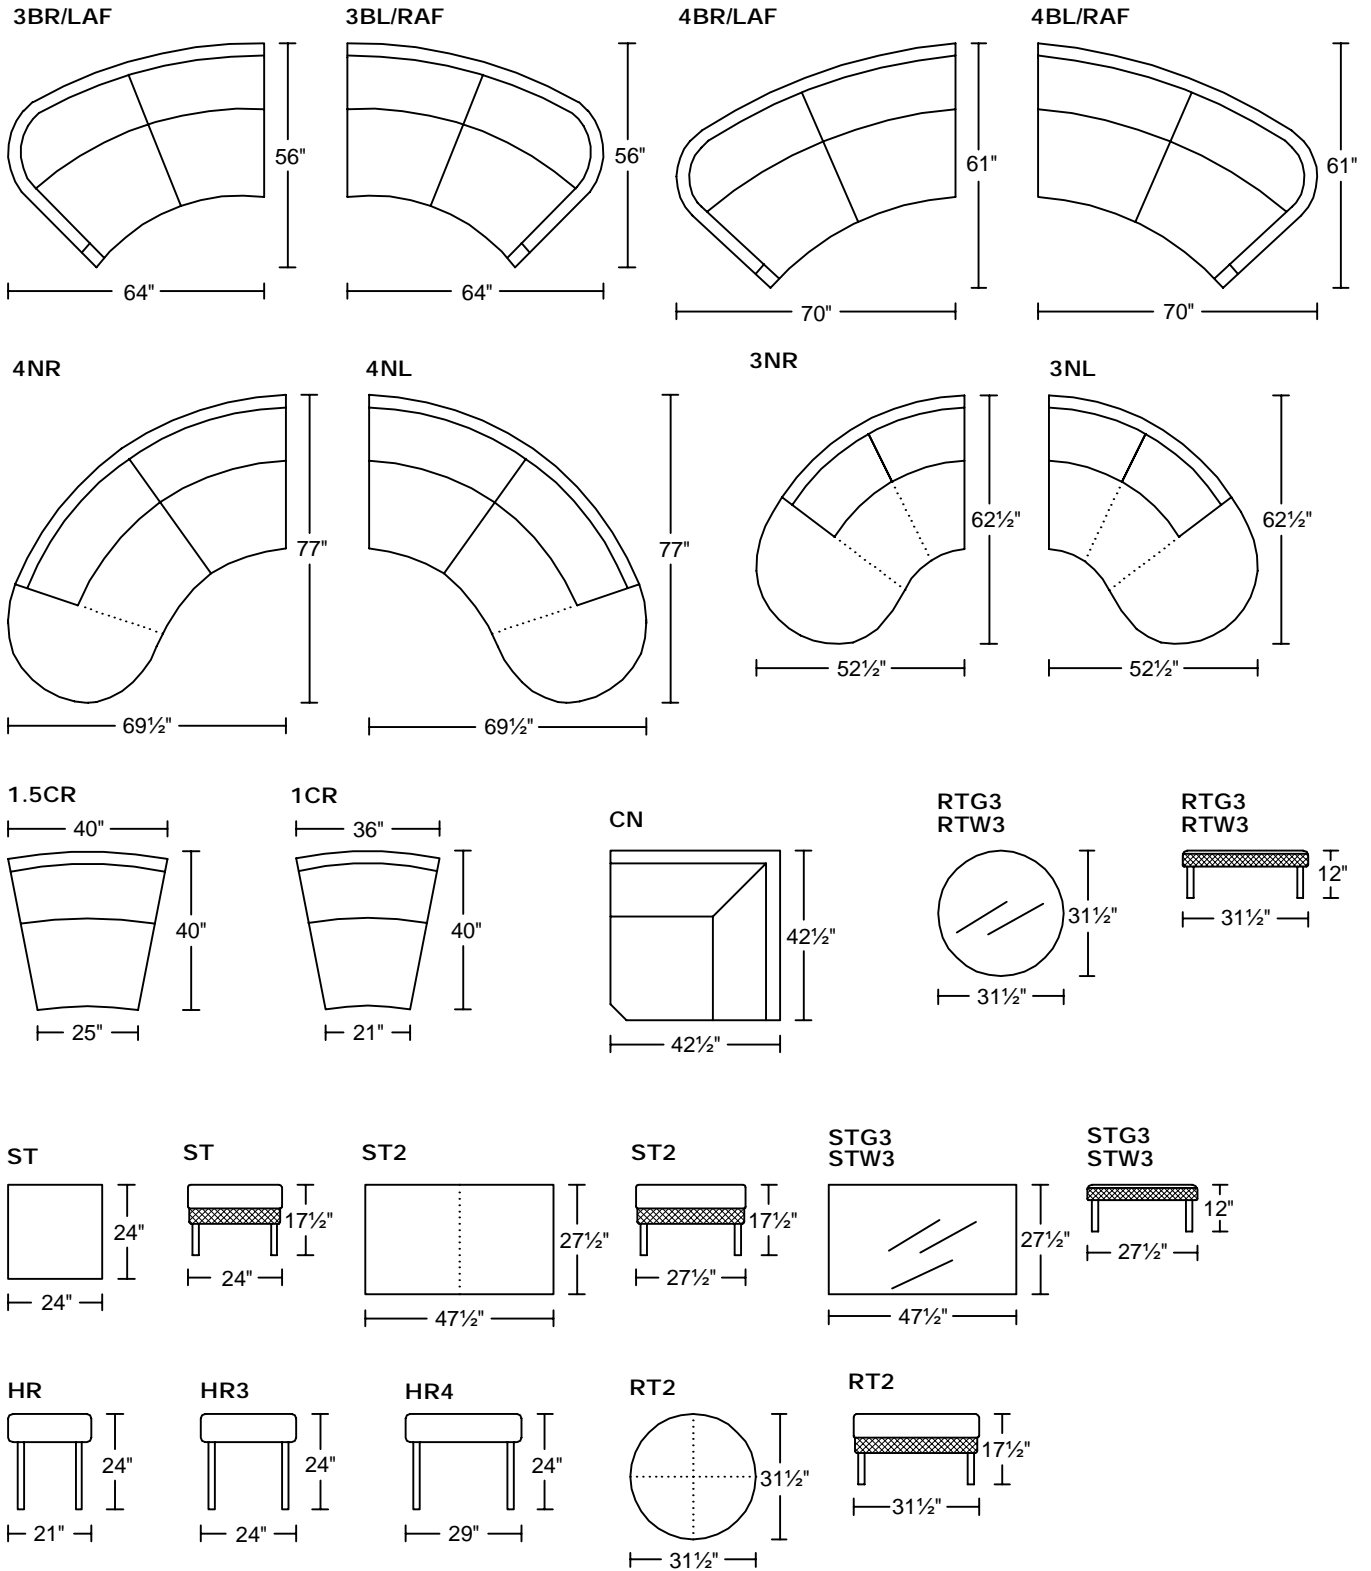

COMODO IV H0384

Designed for KELVIN GIORMANI

'H' Version- Wood Legs

COMODO IV H0384

Designed for KELVIN GIORMANI

'H' Version- Wood Legs

COMODO V M0384

Designed for KELVIN GIORMANI

'M' Version- Stainless Steel Legs in Dark Nickel

COMODO V M0384

Designed for KELVIN GIORMANI

'M' Version- Stainless Steel Legs in Dark Nickel

COMODO VI S0384

Designed for KELVIN GIORMANI

'S' Version- Stainless Steel Legs in Polished Finish (Shiny)