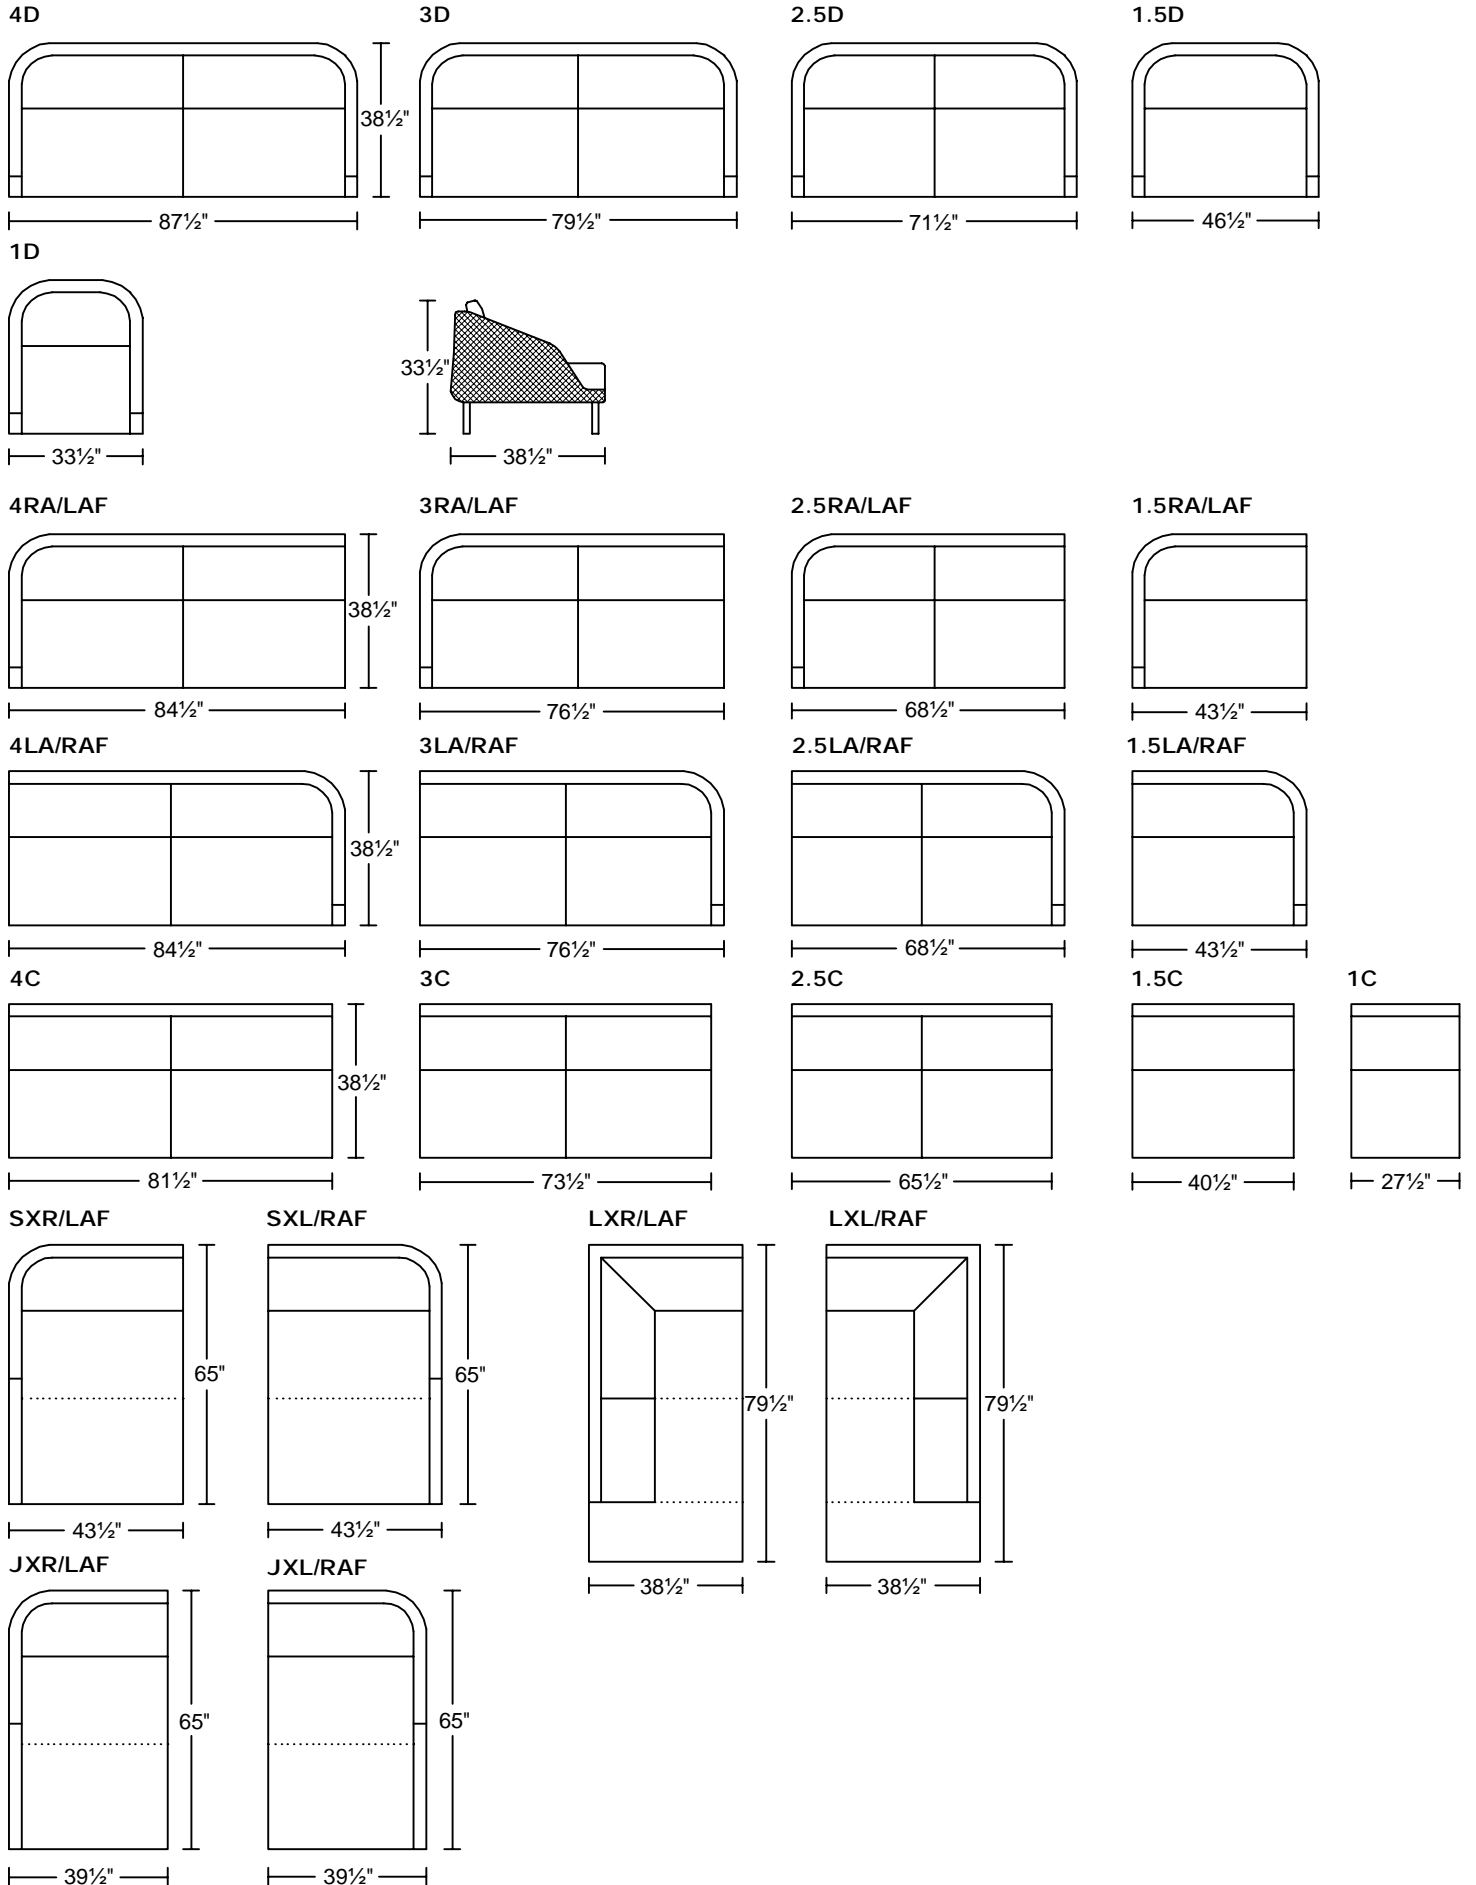

COMODO VI S0384

Designed for KELVIN GIORMANI

'S' Version- Stainless Steel Legs in Polished Finish (Shiny)