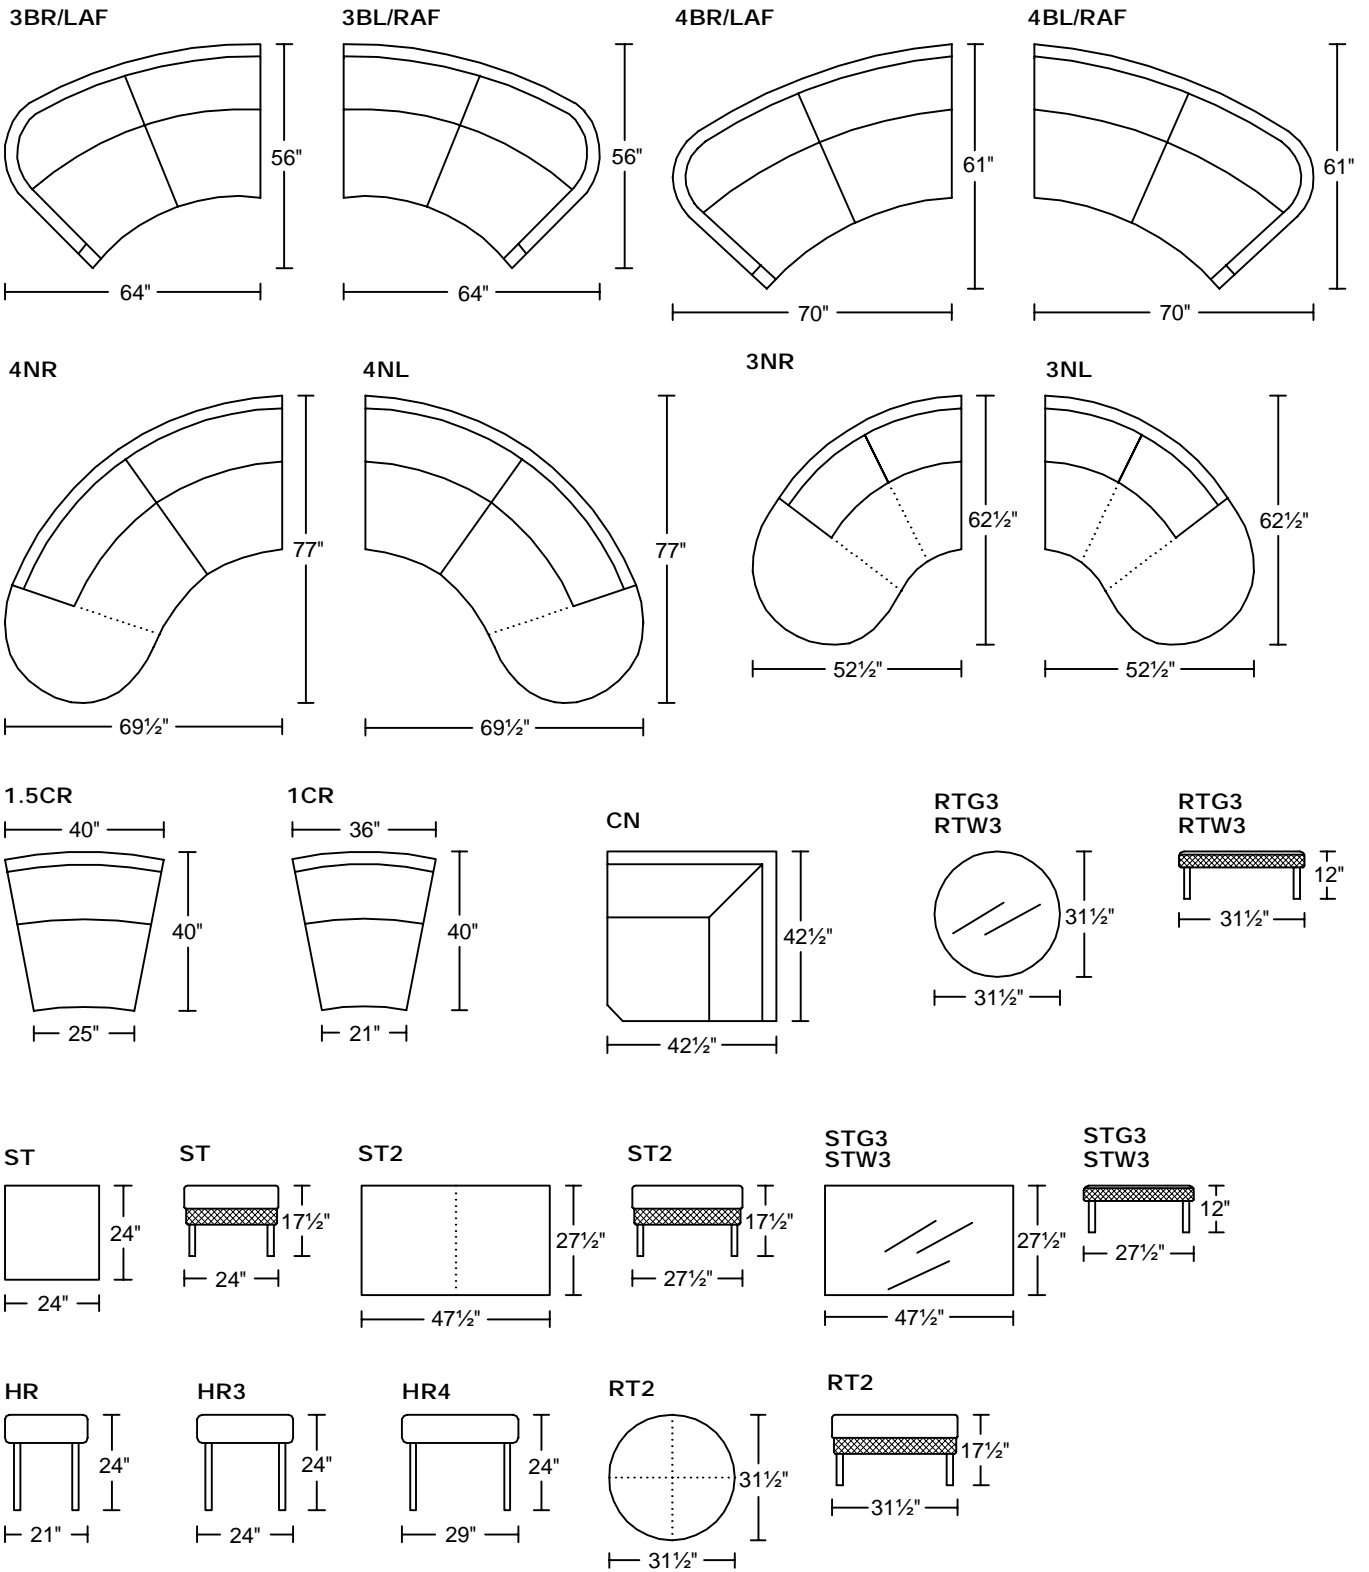

COMODO IV H0384

Designed for KELVIN GIORMANI

'H' Version- Wood Legs

COMODO IV H0384

Designed for KELVIN GIORMANI

'H' Version- Wood Legs

COMODO V M0384

Designed for KELVIN GIORMANI

'M' Version- Stainless Steel Legs in Dark Nickel

COMODO V M0384

Designed for KELVIN GIORMANI

'M' Version- Stainless Steel Legs in Dark Nickel

COMODO VI S0384

Designed for KELVIN GIORMANI

'S' Version- Stainless Steel Legs in Polished Finish (Shiny)