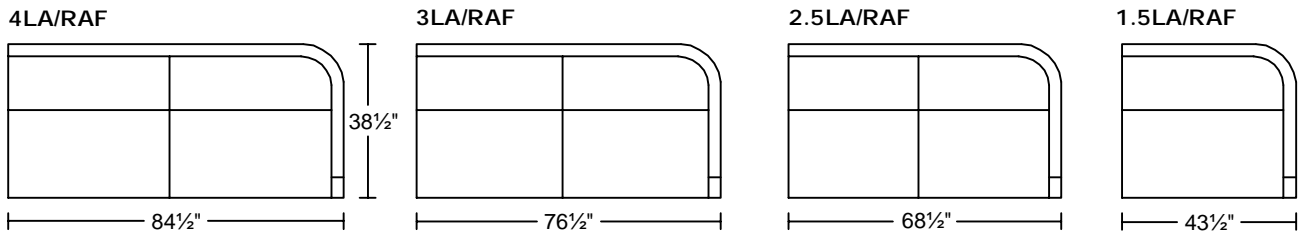

COMODO IV H0384

Designed for KELVIN GIORMANI

'H' Version- Wood Legs

COMODO IV H0384

Designed for KELVIN GIORMANI

'H' Version- Wood Legs

COMODO V M0384

Designed for KELVIN GIORMANI

'M' Version- Stainless Steel Legs in Dark Nickel

COMODO V M0384

Designed for KELVIN GIORMANI

'M' Version- Stainless Steel Legs in Dark Nickel

COMODO VI S0384

Designed for KELVIN GIORMANI

'S' Version- Stainless Steel Legs in Polished Finish (Shiny)