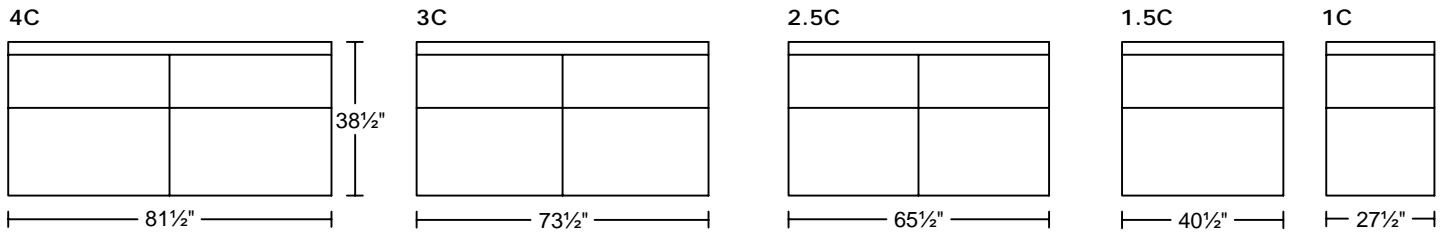

COMODO IV H0384

Designed for KELVIN GIORMANI

'H' Version- Wood Legs

COMODO IV H0384

Designed for KELVIN GIORMANI

'H' Version- Wood Legs

COMODO V M0384

Designed for KELVIN GIORMANI