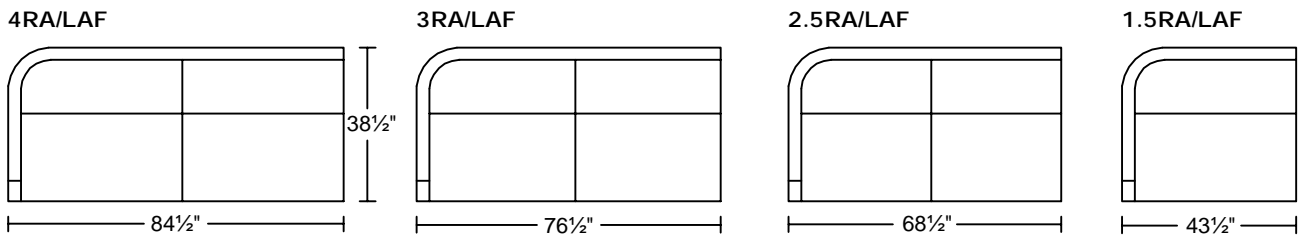

COMODO IV H0384

Designed for KELVIN GIORMANI

'H' Version- Wood Legs

COMODO IV H0384

Designed for KELVIN GIORMANI

'H' Version- Wood Legs

COMODO V M0384

Designed for KELVIN GIORMANI

'M' Version- Stainless Steel Legs in Dark Nickel

COMODO V M0384

Designed for KELVIN GIORMANI

'M' Version- Stainless Steel Legs in Dark Nickel

COMODO VI S0384

Designed for KELVIN GIORMANI

'S' Version- Stainless Steel Legs in Polished Finish (Shiny)