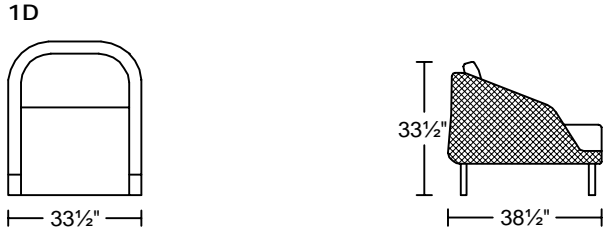

COMODO IV H0384

Designed for KELVIN GIORMANI

'H' Version- Wood Legs

COMODO IV H0384

Designed for KELVIN GIORMANI

'H' Version- Wood Legs

COMODO V M0384

Designed for KELVIN GIORMANI

'M' Version- Stainless Steel Legs in Dark Nickel

COMODO V M0384

Designed for KELVIN GIORMANI

'M' Version- Stainless Steel Legs in Dark Nickel

COMODO VI S0384

Designed for KELVIN GIORMANI

'S' Version- Stainless Steel Legs in Polished Finish (Shiny)