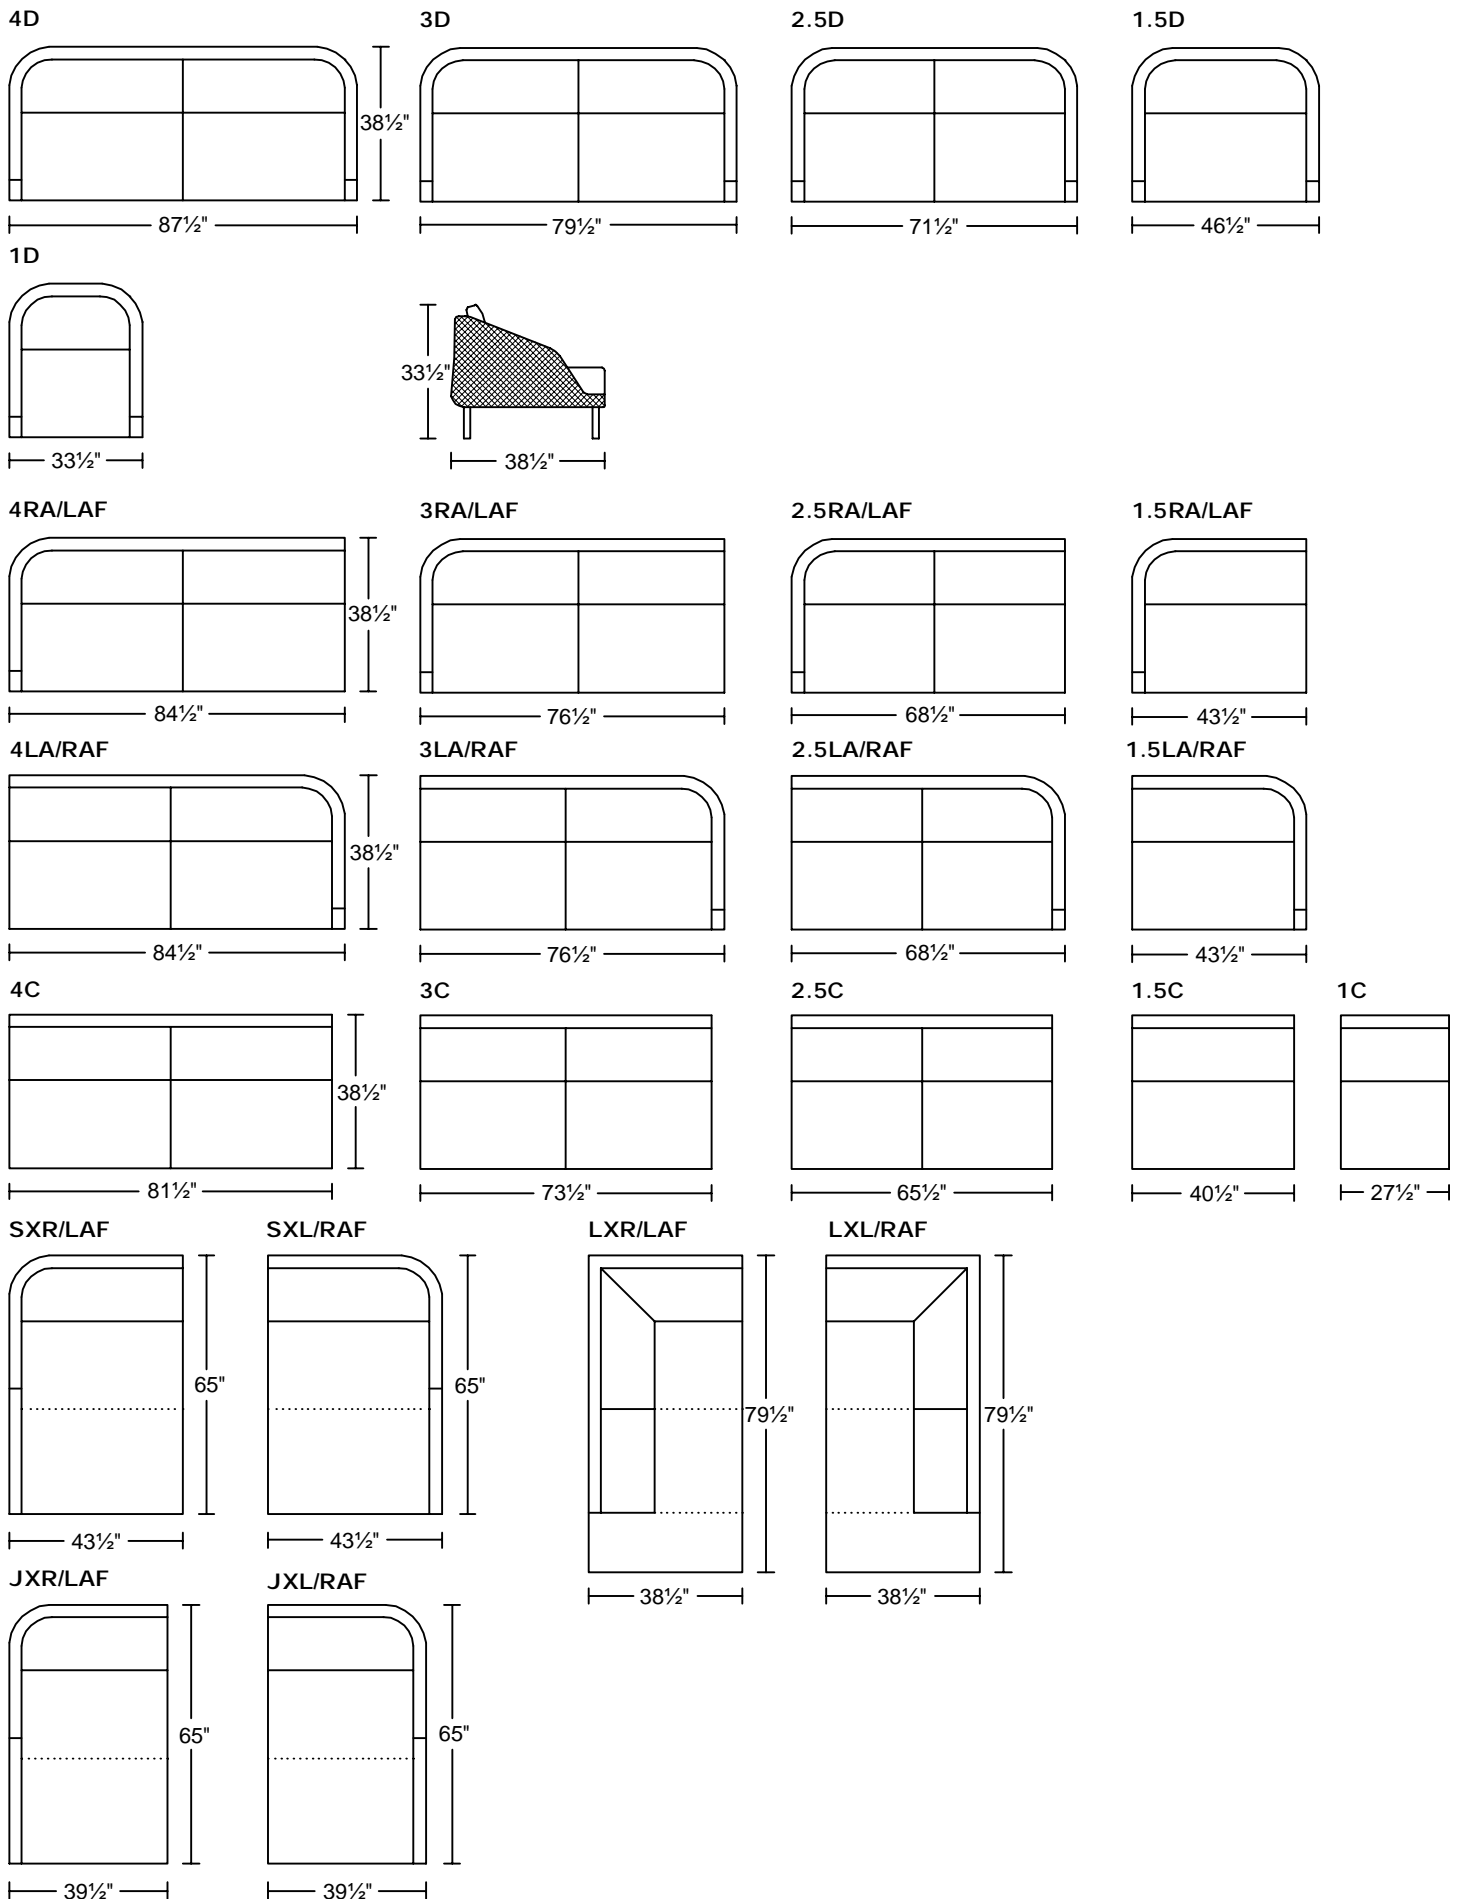

COMODO IV H0384

Designed for KELVIN GIORMANI

'H' Version- Wood Legs

COMODO IV H0384

Designed for KELVIN GIORMANI

'H' Version- Wood Legs

COMODO V M0384

Designed for KELVIN GIORMANI