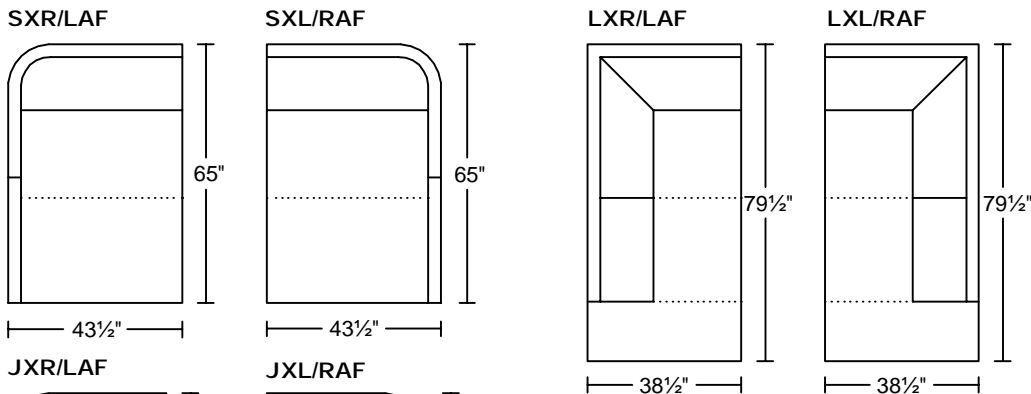

COMODO IV H0384

Designed for KELVIN GIORMANI

'H' Version- Wood Legs

COMODO IV H0384

Designed for KELVIN GIORMANI

'H' Version- Wood Legs

COMODO V M0384

Designed for KELVIN GIORMANI

'M' Version- Stainless Steel Legs in Dark Nickel

COMODO V M0384

Designed for KELVIN GIORMANI

'M' Version- Stainless Steel Legs in Dark Nickel

COMODO VI S0384

Designed for KELVIN GIORMANI

'S' Version- Stainless Steel Legs in Polished Finish (Shiny)