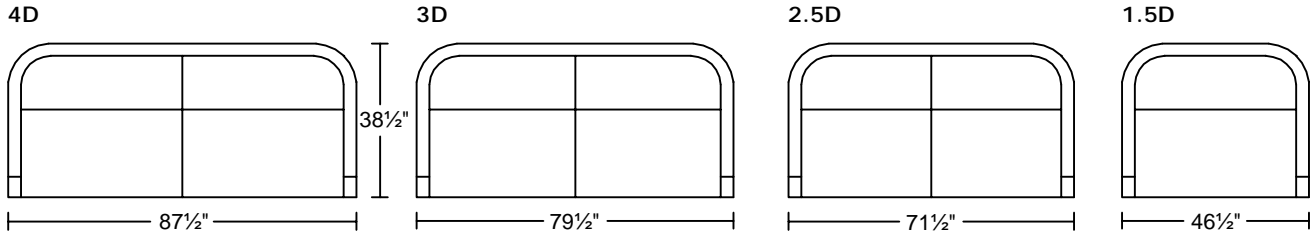

COMODO IV H0384

Designed for KELVIN GIORMANI

'H' Version- Wood Legs

COMODO IV H0384

Designed for KELVIN GIORMANI

'H' Version- Wood Legs

COMODO V M0384

Designed for KELVIN GIORMANI

'M' Version- Stainless Steel Legs in Dark Nickel

COMODO V M0384

Designed for KELVIN GIORMANI

'M' Version- Stainless Steel Legs in Dark Nickel

COMODO VI S0384

Designed for KELVIN GIORMANI

'S' Version- Stainless Steel Legs in Polished Finish (Shiny)