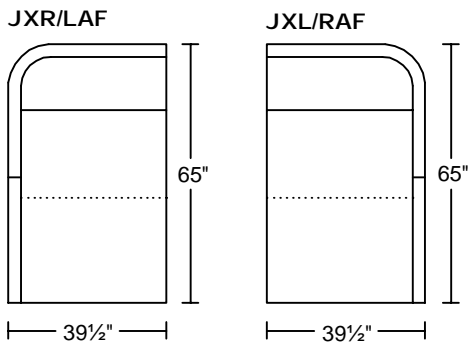

COMODO IV H0384

Designed for KELVIN GIORMANI

'H' Version- Wood Legs

COMODO IV H0384

Designed for KELVIN GIORMANI

'H' Version- Wood Legs

COMODO V M0384

Designed for KELVIN GIORMANI

'M' Version- Stainless Steel Legs in Dark Nickel

COMODO V M0384

Designed for KELVIN GIORMANI

'M' Version- Stainless Steel Legs in Dark Nickel

COMODO VI S0384

Designed for KELVIN GIORMANI

'S' Version- Stainless Steel Legs in Polished Finish (Shiny)