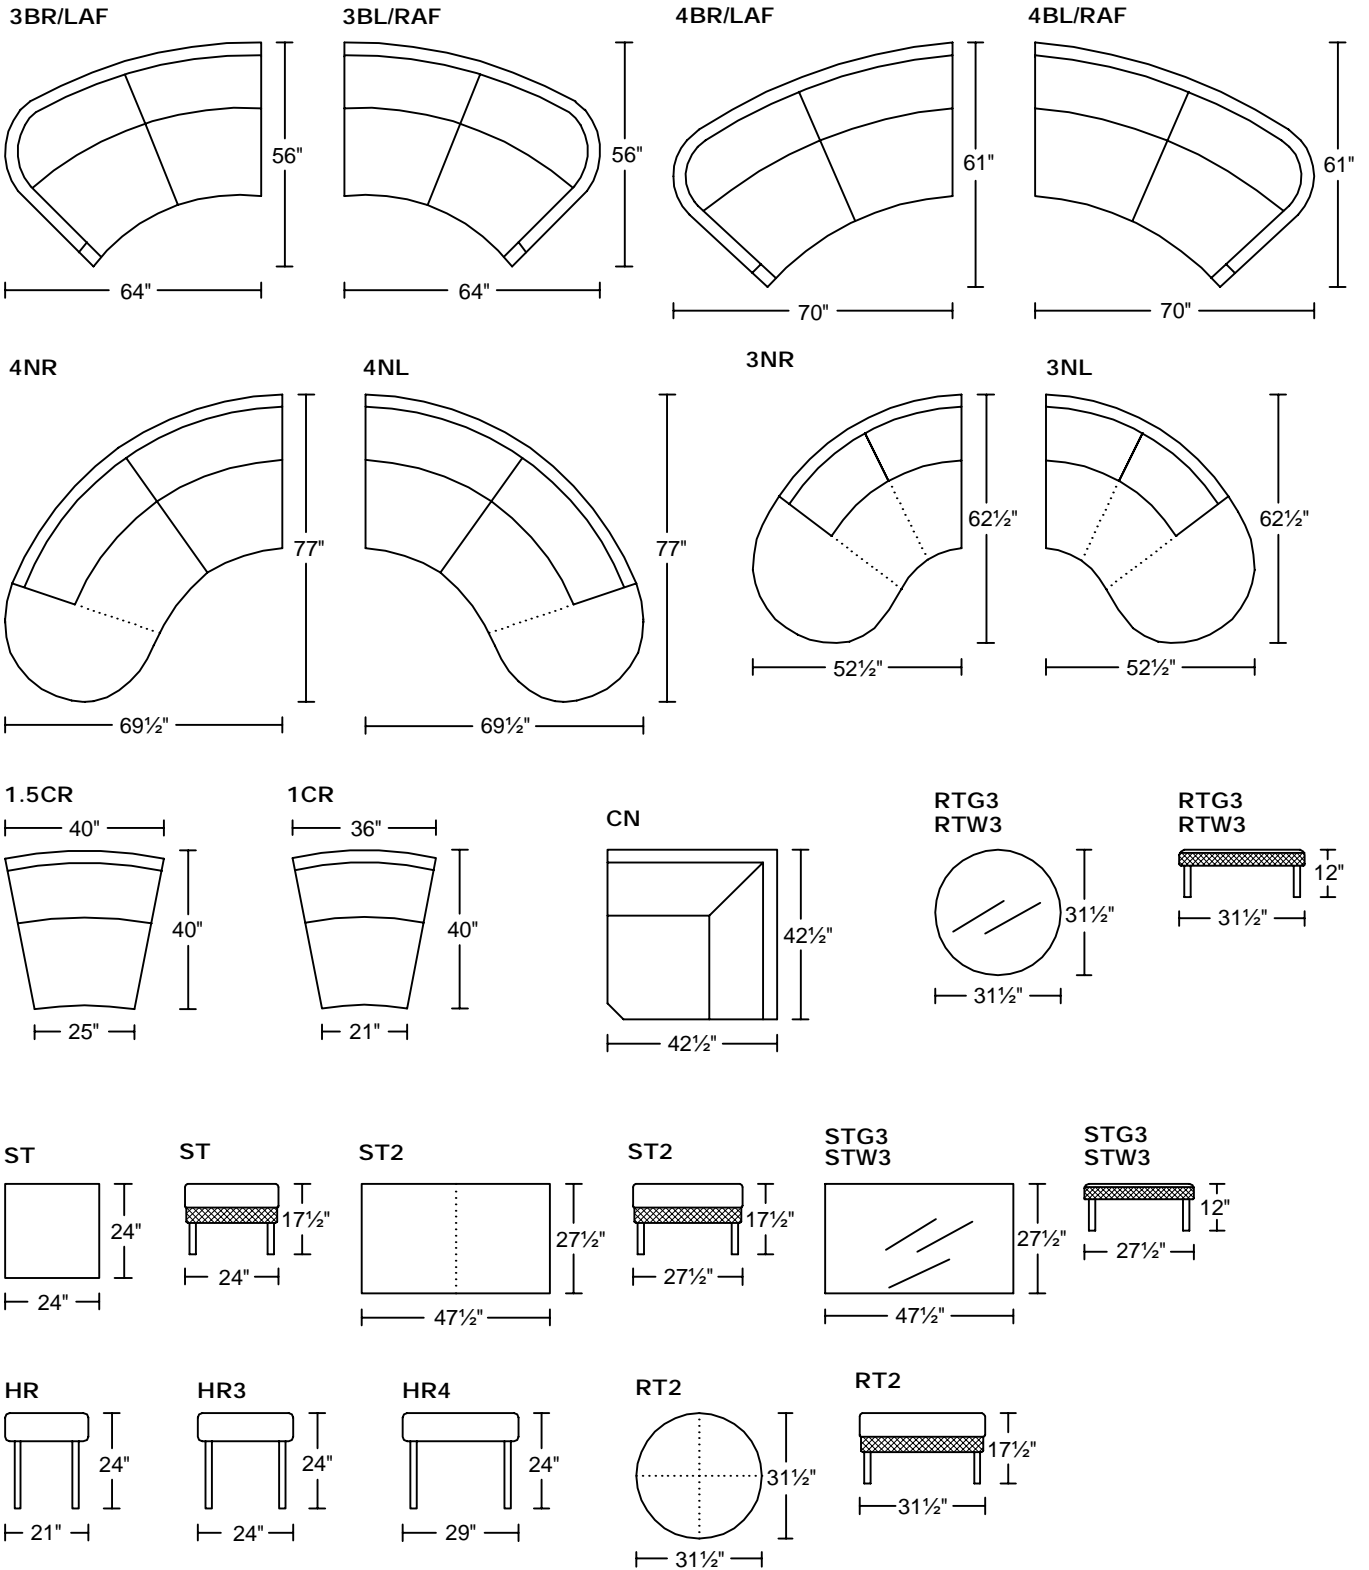

COMODO VI S0384

Designed for KELVIN GIORMANI

'S' Version- Stainless Steel Legs in Polished Finish (Shiny)