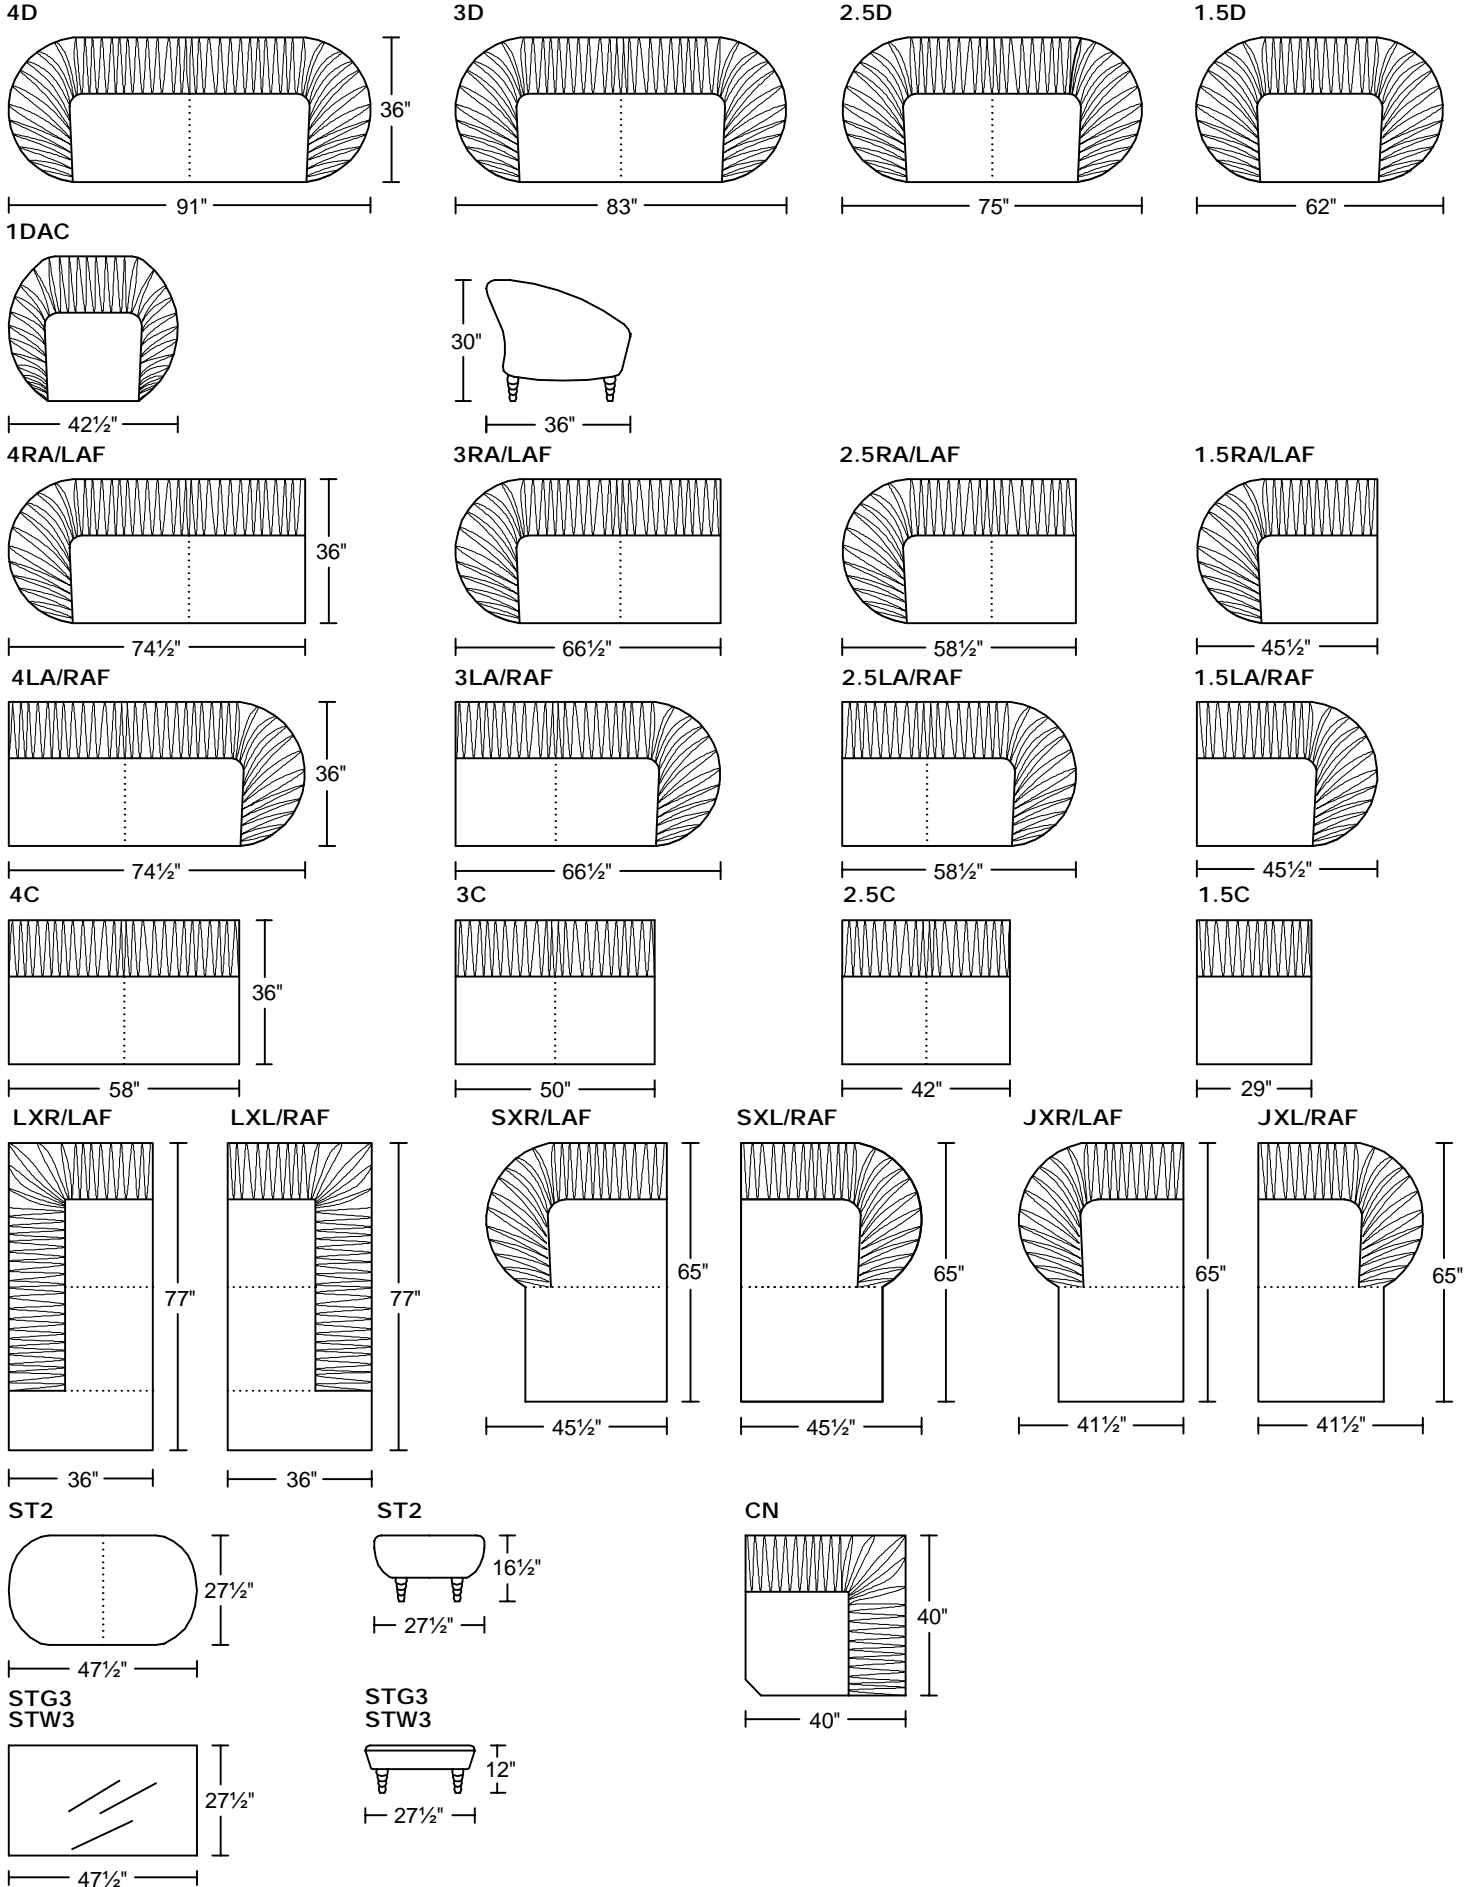

MARE V H0390

Designed for KELVIN GIORMANI

'H' Version- Wood Legs

MARE VI M0390

Designed for KELVIN GIORMANI

'M' Version- Stainless Steel Legs in Dark Nickel

MARE VII S0390

Designed for KELVIN GIORMANI

'S' Version- Stainless Steel Legs in Polished Finish (Shiny)