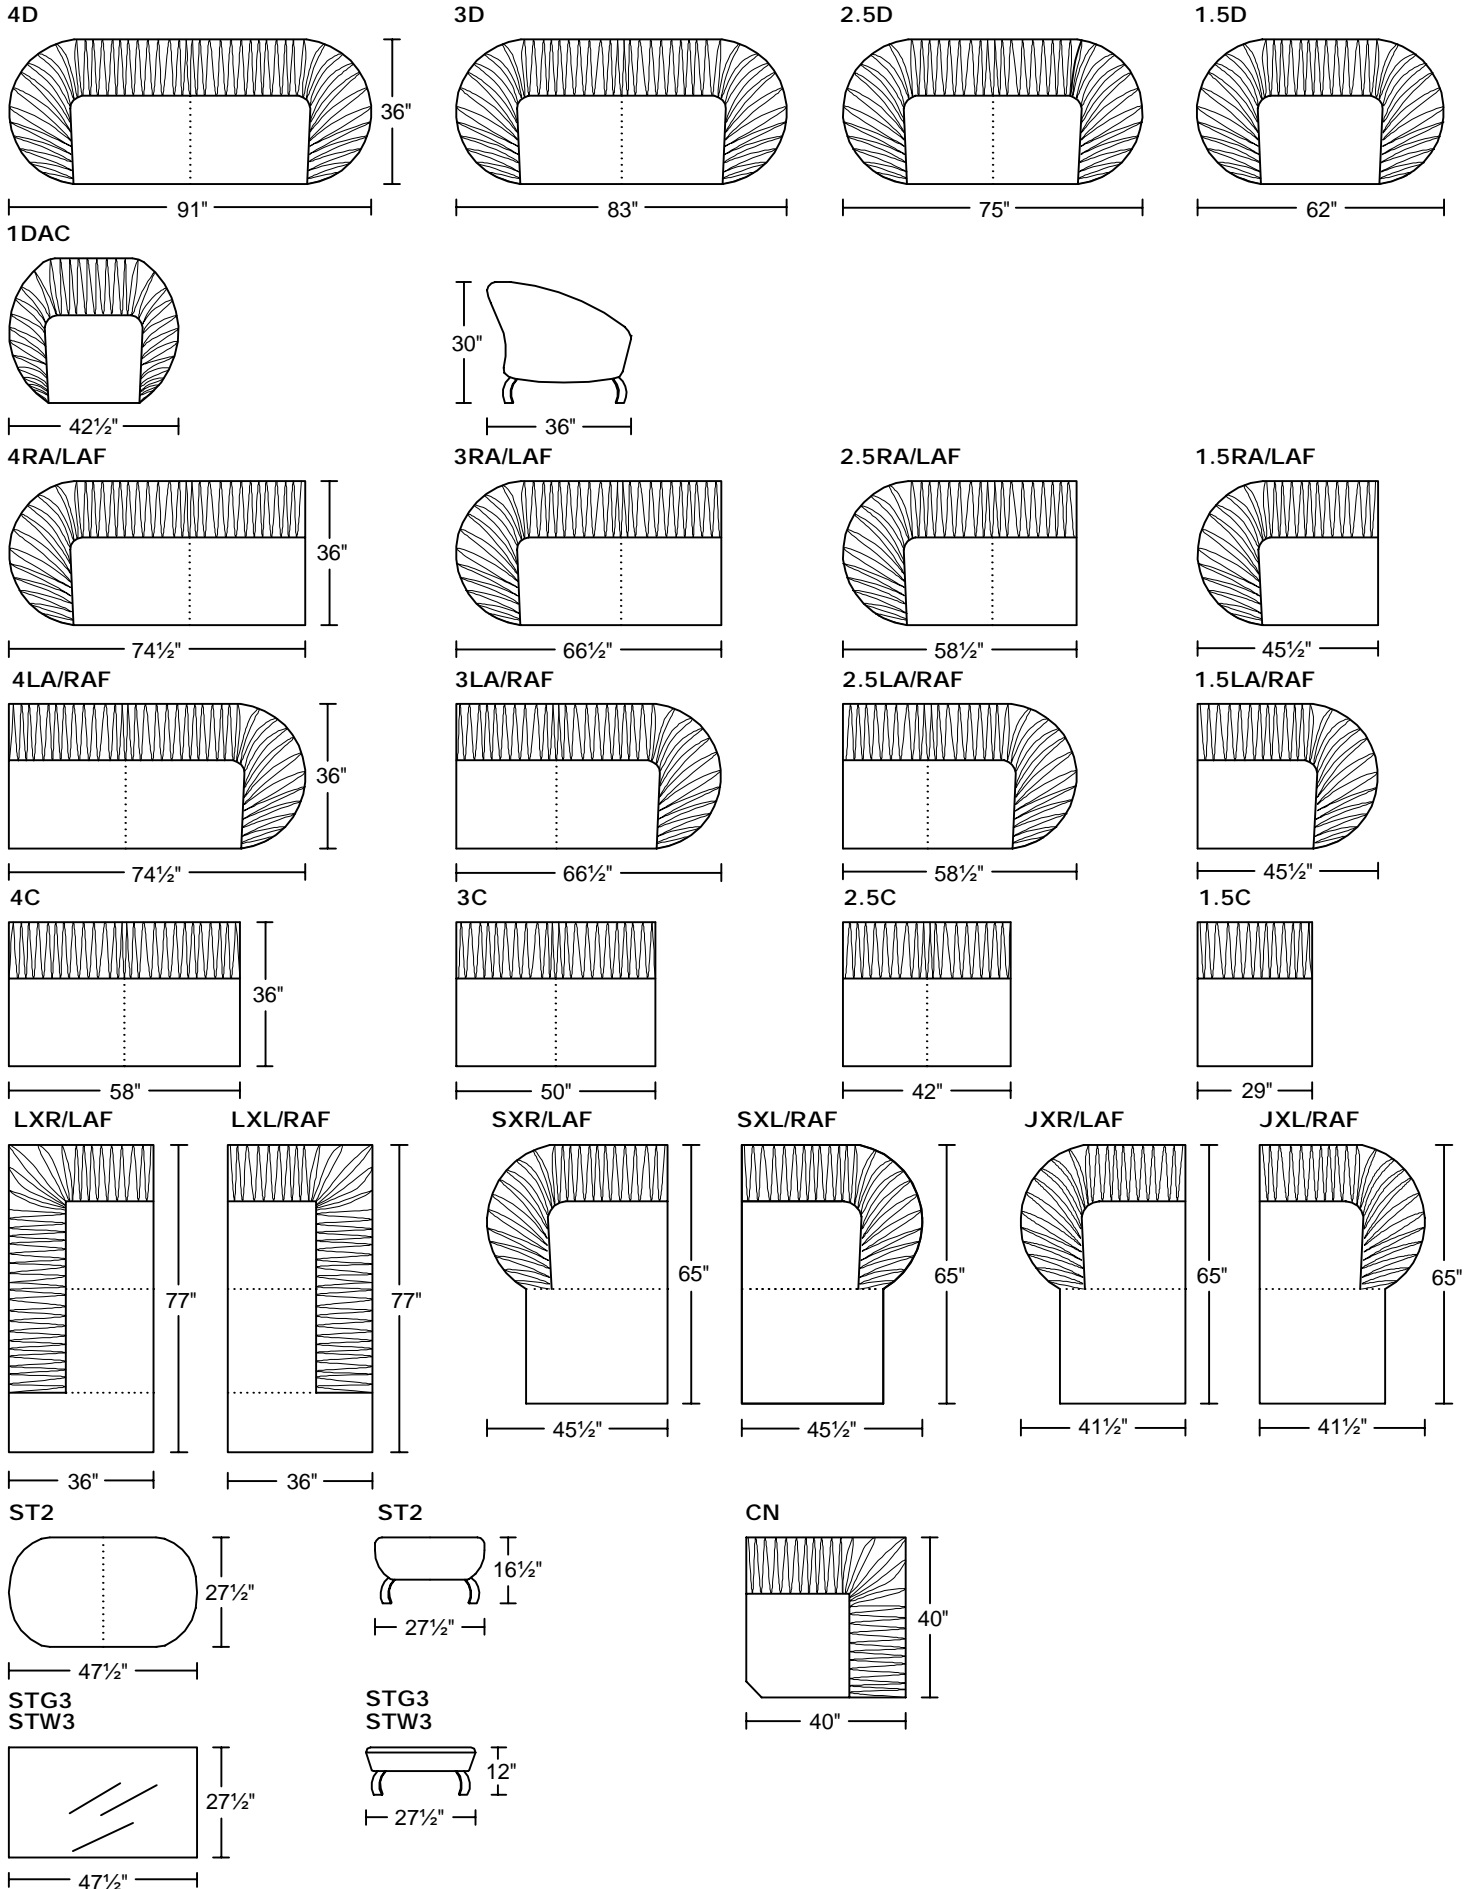

MARE V H0390

Designed for KELVIN GIORMANI

'H' Version- Wood Legs

MARE VI M0390

Designed for KELVIN GIORMANI

'M' Version- Stainless Steel Legs in Dark Nickel

MARE VII S0390

Designed for KELVIN GIORMANI

'S' Version- Stainless Steel Legs in Polished Finish (Shiny)