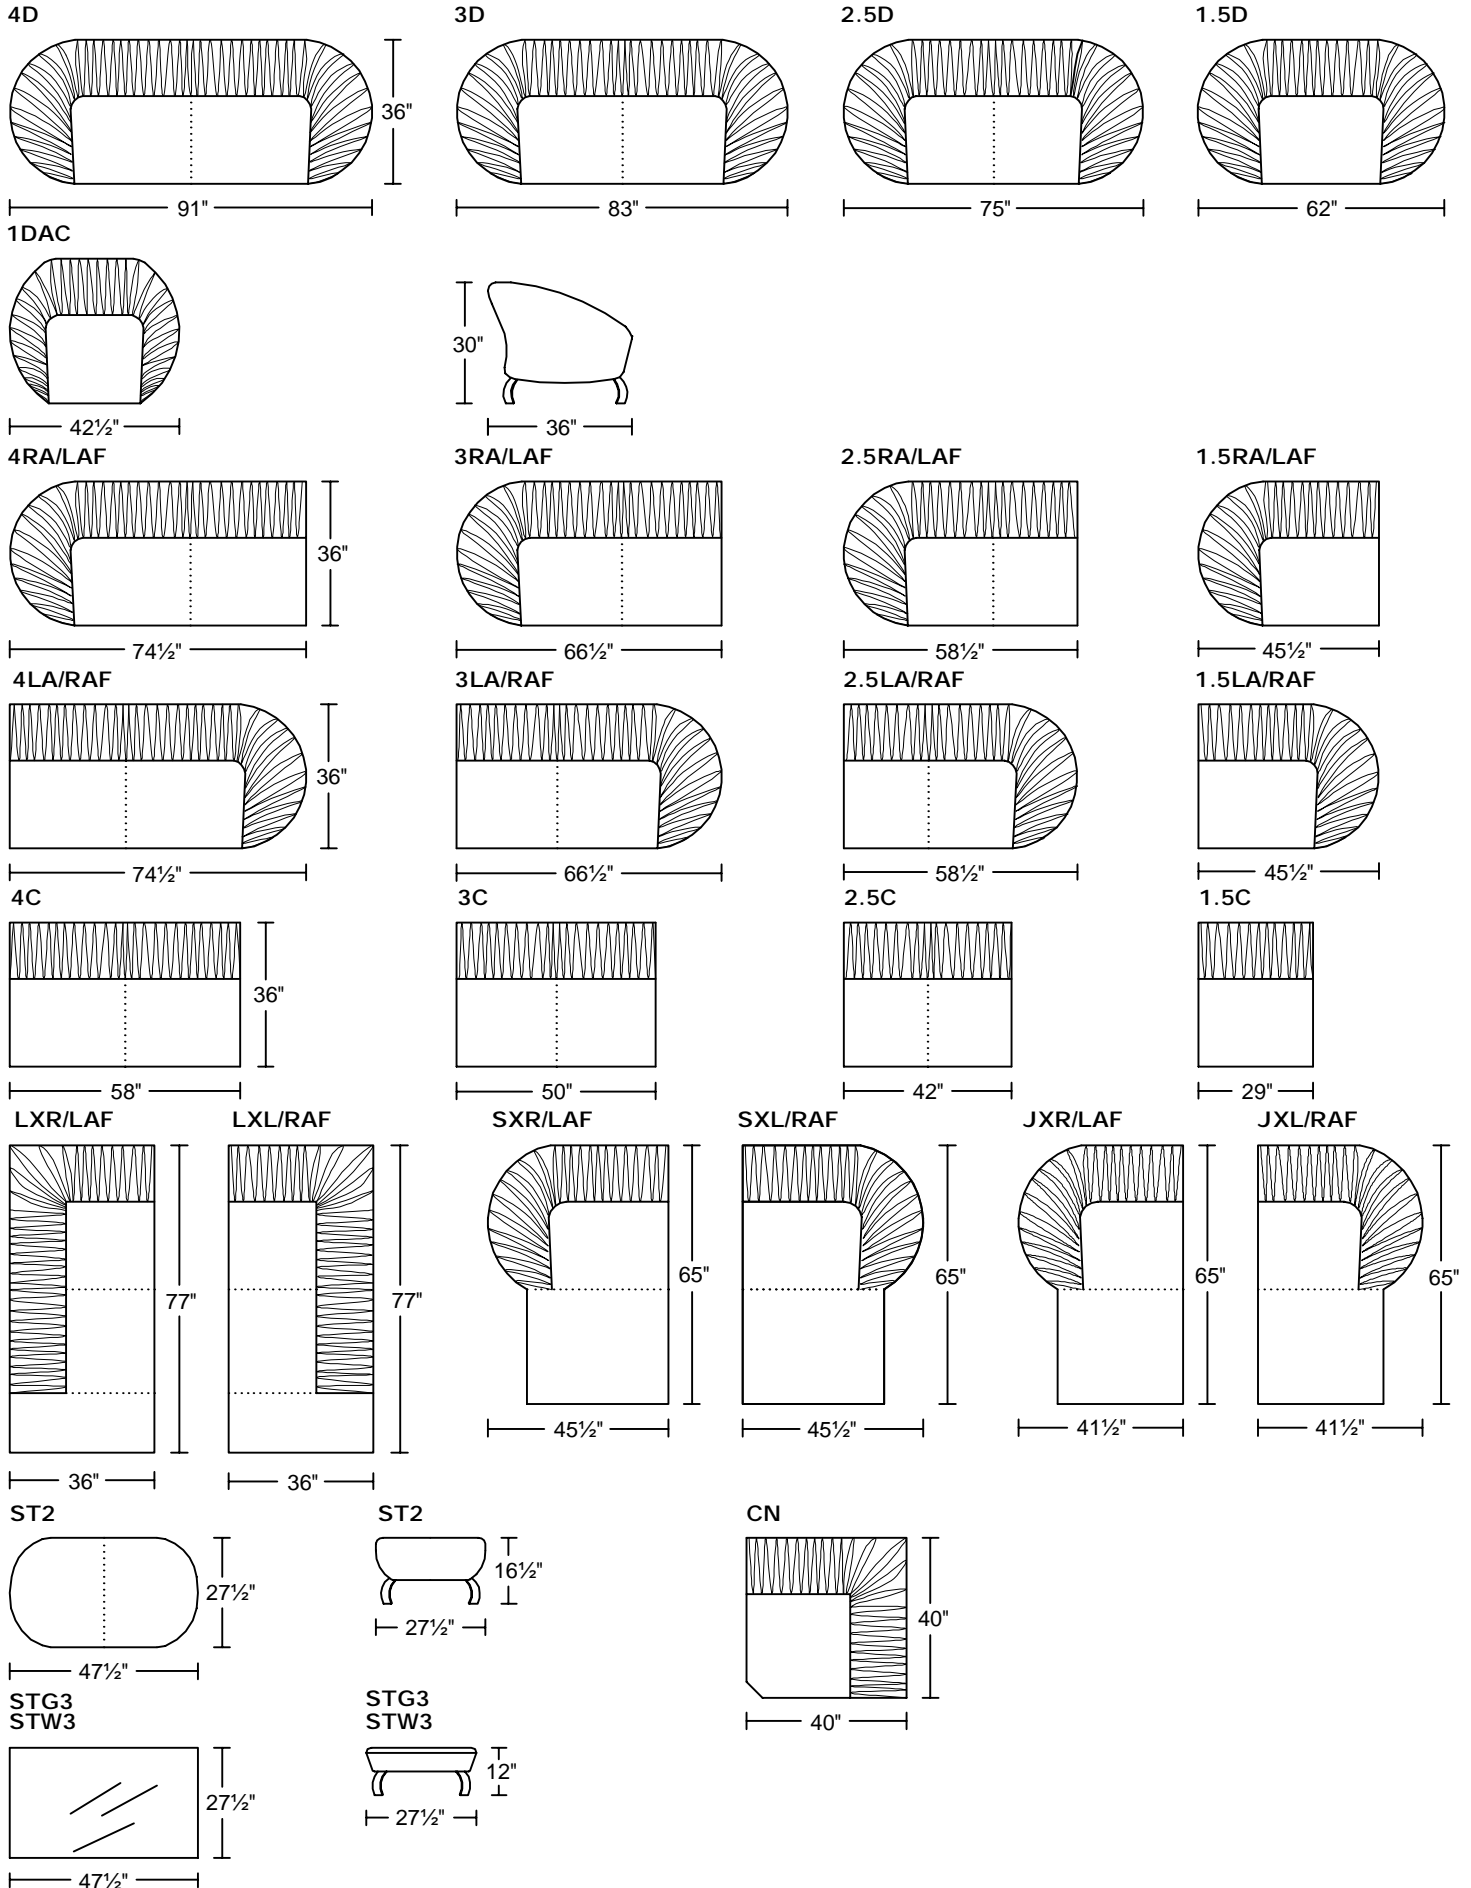

MARE V H0390

Designed for KELVIN GIORMANI

'H' Version- Wood Legs

MARE VI M0390

Designed for KELVIN GIORMANI

'M' Version- Stainless Steel Legs in Dark Nickel

MARE VII S0390

Designed for KELVIN GIORMANI

'S' Version- Stainless Steel Legs in Polished Finish (Shiny)