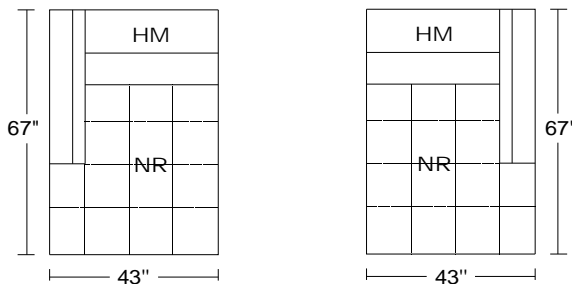

incl Motorized Head Mechanisms & 2 Reclining Seats w/ Electrical Switch & Button Switch

Width: 78"  
 Height: 32"  
 Height w/ HM Raised: 42"  
 Depth: 42"  
 Depth w/ Recliner: 62"

**0415 SXLHM/RAF Right Arm Facing Small Chaise**

**SXRHM/LAF Left Arm Facing Small Chaise**

incl Motorized Head Mechanism

Width: 43"  
 Height: 32"  
 Depth: 67"