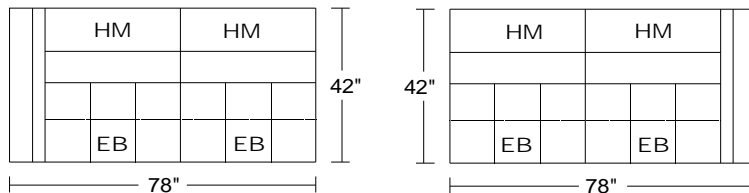

incl Motorized Head Mechanisms & 2 Reclining Seats w/ Electrical Switch & Button Switch

Width: 78"  
 Height: 32"  
 Height w/ HM Raised: 42"  
 Depth: 42"  
 Depth w/ Recliner: 62"

**0415 SXLHM/RAF Right Arm Facing Small Chaise**

**SXRHM/LAF Left Arm Facing Small Chaise**

incl Motorized Head Mechanism

Width: 43"  
 Height: 32"  
 Depth: 67"