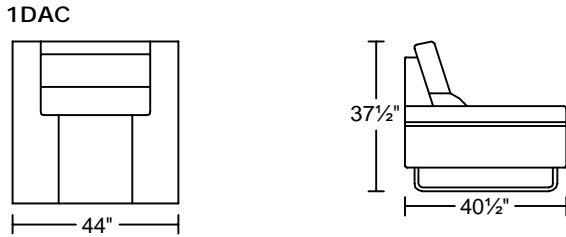

PIANA I 0481

Designed for **KELVIN GIORMANI**

PIANA I 0481

Designed for KELVIN GIORMANI

LXR/LAF

LXL/RAF

CN

ST2