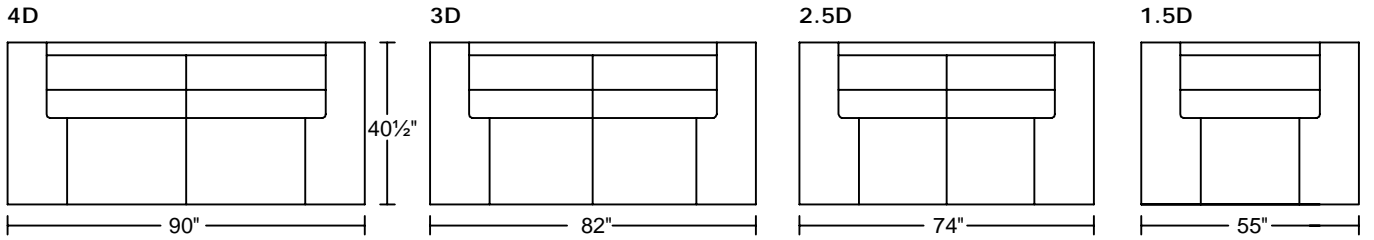

PIANA I 0481

Designed for **KELVIN GIORMANI**

PIANA I 0481

Designed for KELVIN GIORMANI

LXR/LAF

LXL/RAF

CN

ST2