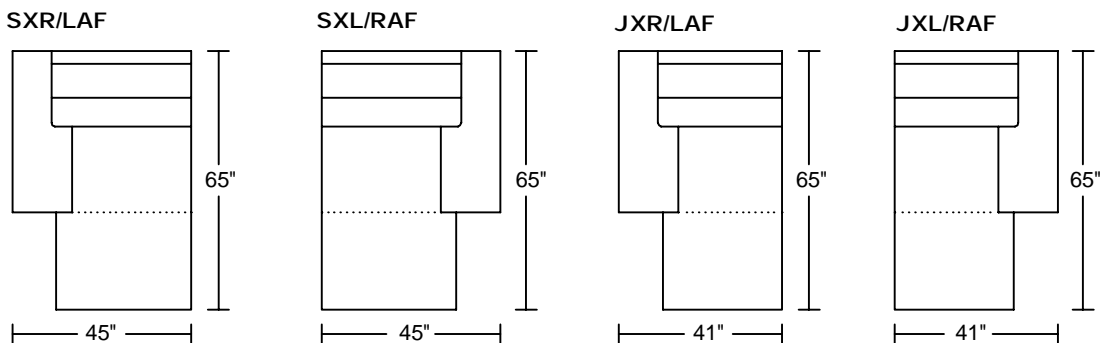

PIANA I 0481

Designed for **KELVIN GIORMANI**

PIANA I 0481

Designed for KELVIN GIORMANI

LXR/LAF

LXL/RAF

CN

ST2

ST2

ST

ST

STG3
STW3

STG3
STW3