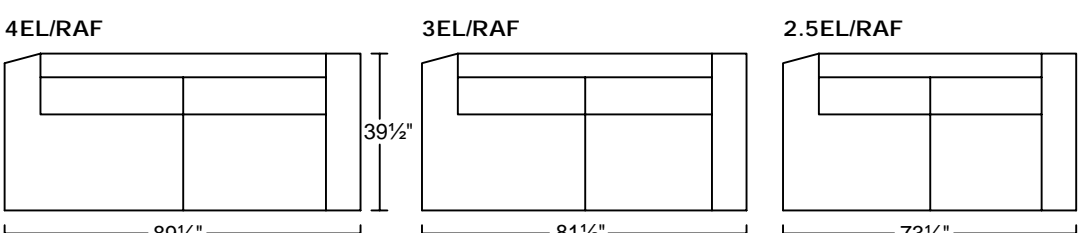

MANHATTAN 0555

Designed for KELVIN GIORMANI

2019-10-19

MANHATTAN 0555
Designed for KELVIN GIORMANI
2019-10-19