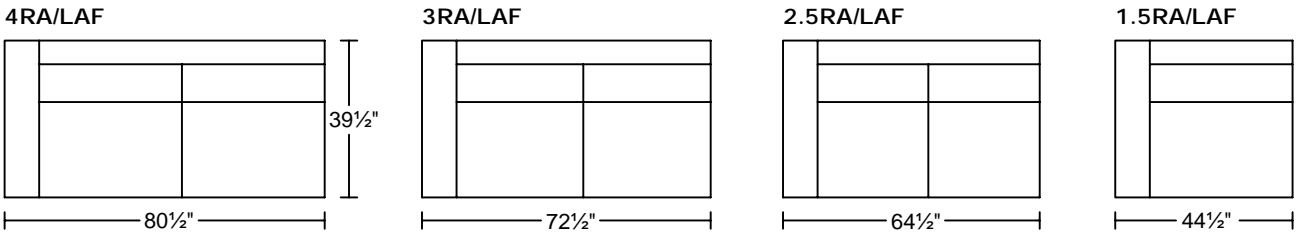

MANHATTAN 0555

Designed for KELVIN GIORMANI

2019-10-19

MANHATTAN 0555
Designed for KELVIN GIORMANI
2019-10-19