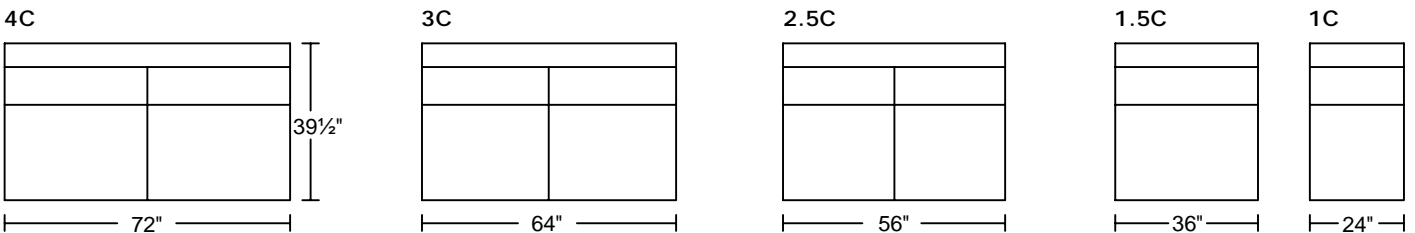

MANHATTAN 0555

Designed for KELVIN GIORMANI

2019-10-19

MANHATTAN 0555
Designed for KELVIN GIORMANI
2019-10-19