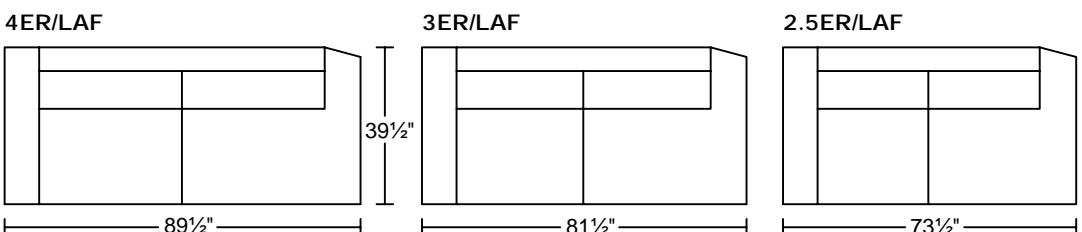

MANHATTAN 0555

Designed for KELVIN GIORMANI

2019-10-19

MANHATTAN 0555
Designed for KELVIN GIORMANI
2019-10-19