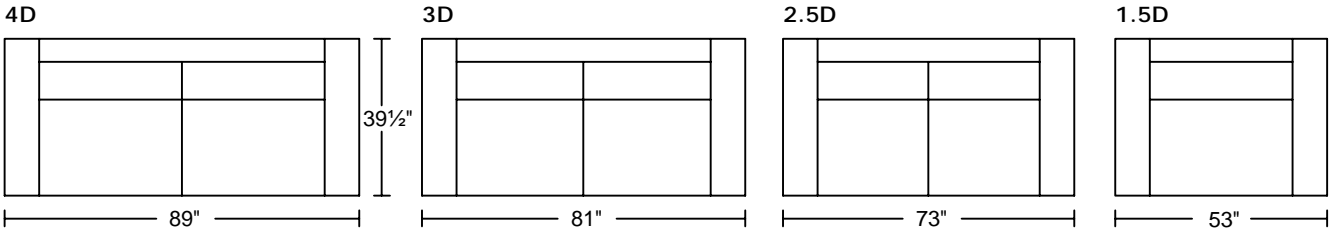

MANHATTAN 0555

Designed for KELVIN GIORMANI

2019-10-19

MANHATTAN 0555
Designed for KELVIN GIORMANI
2019-10-19