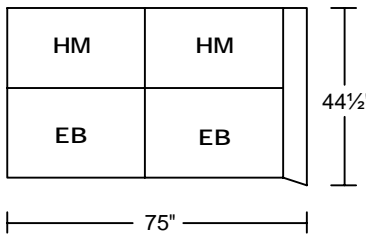

MARINO 0557

Designed for **KELVIN GIORMANI**

2018-8-29

3DHMEBE

1.5DHMEBE

3RAHMEBE/LAF

1.5RAHMEBE/LAF

3CHMEBE

3LAHMEBE/RAF

1.5LAHMEBE/RAF

1.5CHMEBE

1.5CR

SXRHM/LAF

SXLHM/RAF

CC1