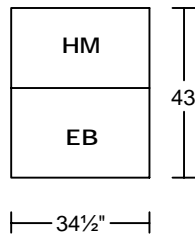

MARINO 0557

Designed for **KELVIN GIORMANI**

2018-8-29

3DHMEBE

1.5DHMEBE

3RAHMEBE/LAF

1.5RAHMEBE/LAF

3CHMEBE

3LAHMEBE/RAF

1.5LAHMEBE/RAF

1.5CHMEBE

1.5CR

SXRHM/LAF

SXLHM/RAF

CC1