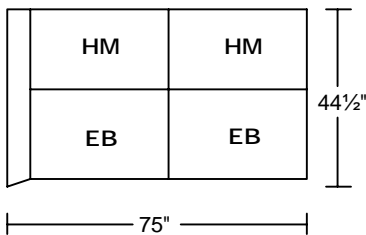

MARINO 0557

Designed for **KELVIN GIORMANI**

2018-8-29

3DHMEBE

1.5DHMEBE

3RAHMEBE/LAF

1.5RAHMEBE/LAF

3CHMEBE

3LAHMEBE/RAF

1.5LAHMEBE/RAF

1.5CHMEBE

1.5CR

SXRHM/LAF

SXLHM/RAF

CC1