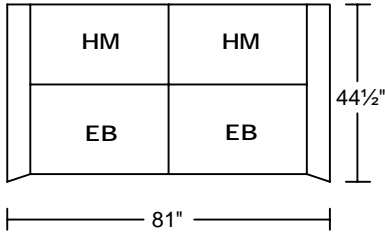

MARINO 0557

Designed for **KELVIN GIORMANI**

2018-8-29

3DHMEBE

1.5DHMEBE

3RAHMEBE/LAF

1.5RAHMEBE/LAF

3CHMEBE

3LAHMEBE/RAF

1.5LAHMEBE/RAF

1.5CHMEBE

1.5CR

SXRHM/LAF

SXLHM/RAF

CC1