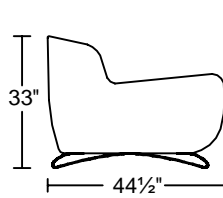

MARINO 0557

Designed for **KELVIN GIORMANI**

2018-8-29

3DHMEBE

1.5DHMEBE

3RAHMEBE/LAF

1.5RAHMEBE/LAF

3CHMEBE

3LAHMEBE/RAF

1.5LAHMEBE/RAF

1.5CHMEBE

1.5CR

SXRHM/LAF

SXLHM/RAF

CC1