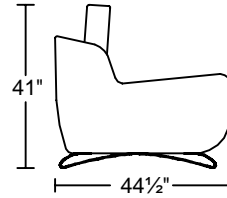

MARINO 0557

Designed for **KELVIN GIORMANI**

2018-8-29

3DHMEBE

1.5DHMEBE

3RAHMEBE/LAF

1.5RAHMEBE/LAF

3CHMEBE

3LAHMEBE/RAF

1.5LAHMEBE/RAF

1.5CHMEBE

1.5CR

SXRHM/LAF

SXLHM/RAF

CC1