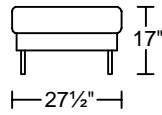

UCCELLO 0563
Designed for KELVIN GIORMANI
2018-9-3

UCCELLO 0563

Designed for **KELVIN GIORMANI**

2018-9-3

LXR/LAF

LXL/RAF

CN

ST2

ST2

ST

ST

STG3
STW3

STG3
STW3

HR4

HR3

HR