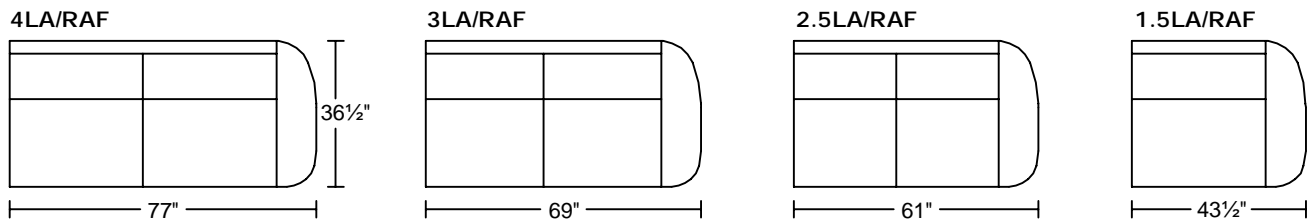

UCCELLO 0563
Designed for KELVIN GIORMANI
2018-9-3

UCCELLO 0563

Designed for **KELVIN GIORMANI**

2018-9-3

LXR/LAF

LXL/RAF

CN

ST2

ST2

ST

ST

STG3
STW3

STG3
STW3

HR4

HR3

HR