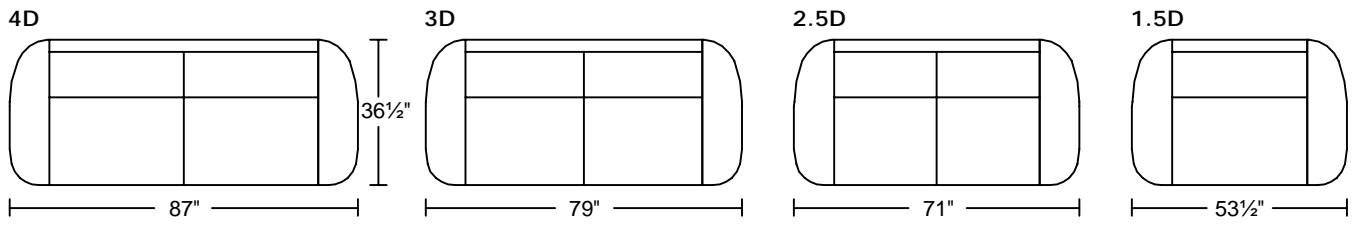

UCCELLO 0563
Designed for KELVIN GIORMANI
2018-9-3

UCCELLO 0563

Designed for **KELVIN GIORMANI**

2018-9-3

LXR/LAF

LXL/RAF

CN

ST2

ST2

ST

ST

STG3
STW3

STG3
STW3

HR4

HR3

HR