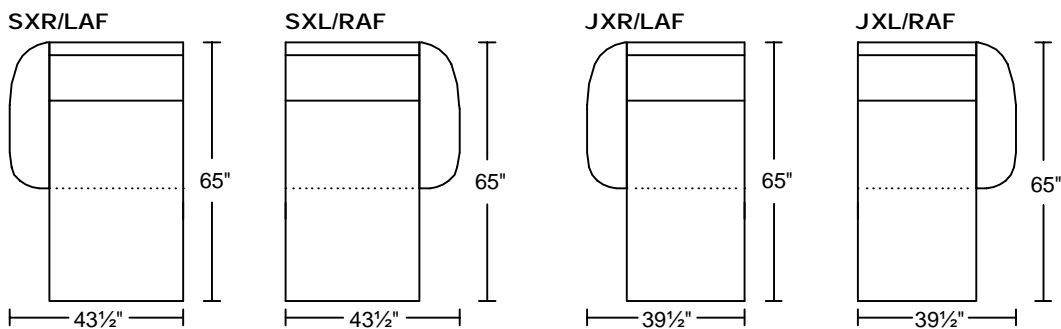

UCCELLO 0563
Designed for KELVIN GIORMANI
2018-9-3

UCCELLO 0563

Designed for **KELVIN GIORMANI**

2018-9-3

LXR/LAF

LXL/RAF

CN

ST2

ST2

ST

ST

STG3
STW3

STG3
STW3

HR4

HR3

HR