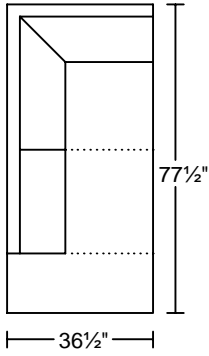

UCCELLO 0563
Designed for KELVIN GIORMANI
2018-9-3

UCCELLO 0563

Designed for **KELVIN GIORMANI**

2018-9-3

LXR/LAF

LXL/RAF

CN

ST2

ST2

ST

ST

STG3
STW3

STG3
STW3

HR4

HR3

HR