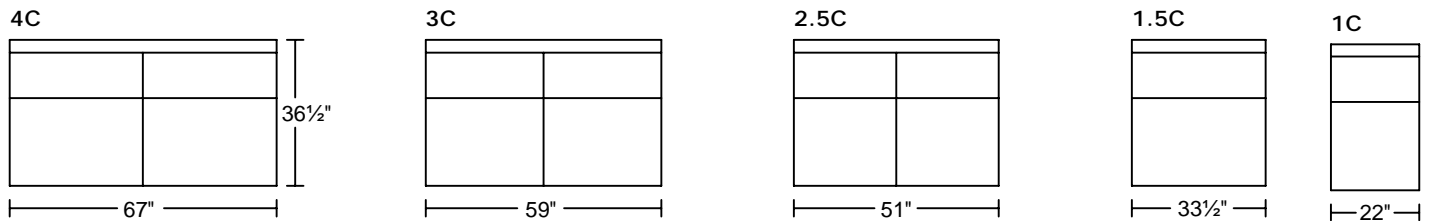

UCCELLO 0563
Designed for KELVIN GIORMANI
2018-9-3

UCCELLO 0563

Designed for **KELVIN GIORMANI**

2018-9-3

LXR/LAF

LXL/RAF

CN

ST2

ST2

ST

ST

STG3
STW3

STG3
STW3

HR4

HR3

HR