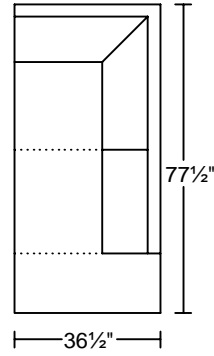

UCCELLO 0563
Designed for KELVIN GIORMANI
2018-9-3

UCCELLO 0563

Designed for **KELVIN GIORMANI**

2018-9-3

LXR/LAF

LXL/RAF

CN

ST2

ST2

ST

ST

STG3
STW3

STG3
STW3

HR4

HR3

HR