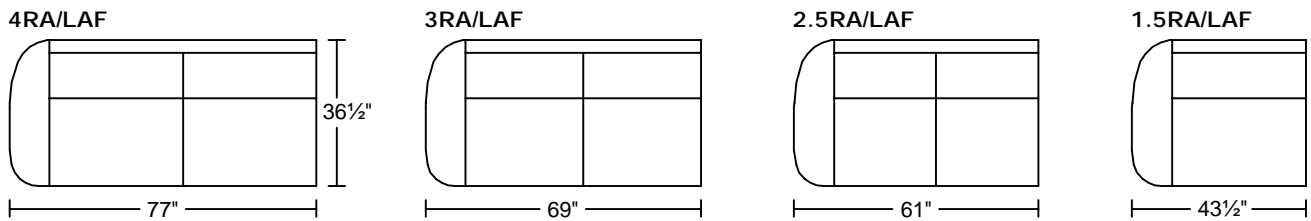

UCCELLO 0563
Designed for KELVIN GIORMANI
2018-9-3

UCCELLO 0563

Designed for **KELVIN GIORMANI**

2018-9-3

LXR/LAF

LXL/RAF

CN

ST2

ST2

ST

ST

STG3
STW3

STG3
STW3

HR4

HR3

HR