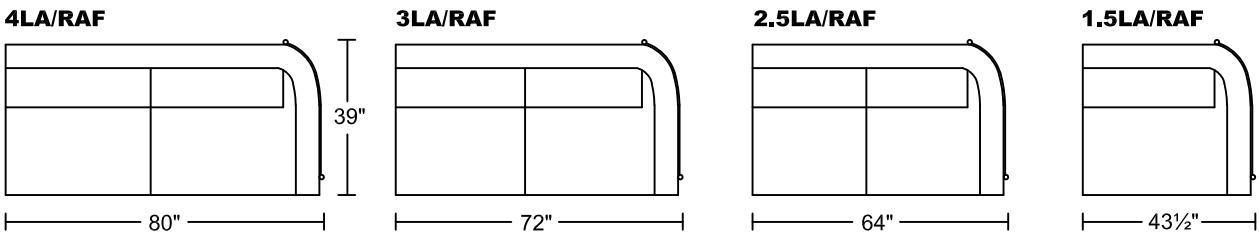

COLONNA I 0564A-M1

Designed by Kelvin Ng

COLONNA I 0564A-M1

Designed by Kelvin Ng

LXR/LAF

LXL/RAF

CN

ST2