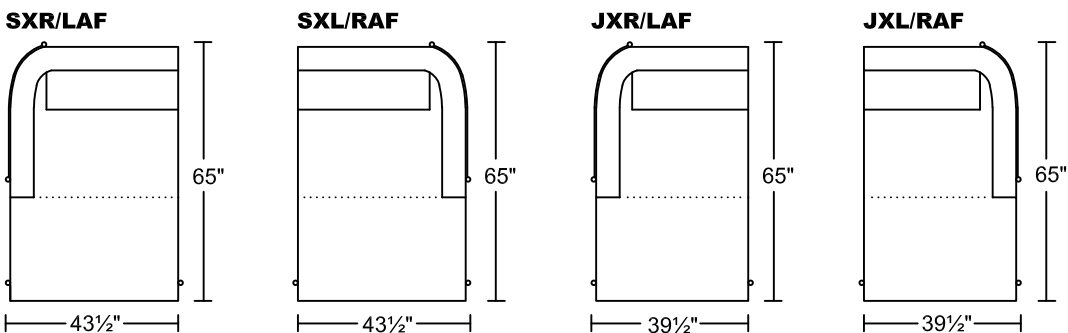

COLONNA I 0564A-M1

Designed by Kelvin Ng

COLONNA I 0564A-M1

Designed by Kelvin Ng

LXR/LAF

LXL/RAF

CN

ST2

ST2

ST1

ST1

STG1

STG1

HR3

HR2

HR1