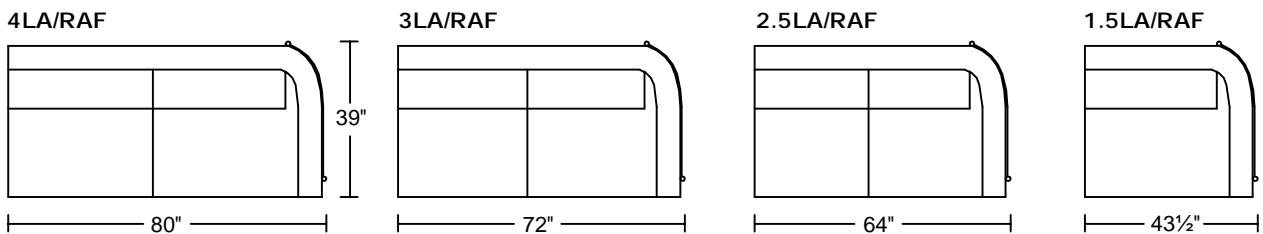

COLONNA I 0564
Designed for KELVIN GIORMANI
2019-12-5

COLONNA I 0564

Designed for KELVIN GIORMANI

2019-12-5

LXR/LAF

LXL/RAF

CN

ST2

ST2

ST

ST

STG3

STG3

HR4

HR3

HR