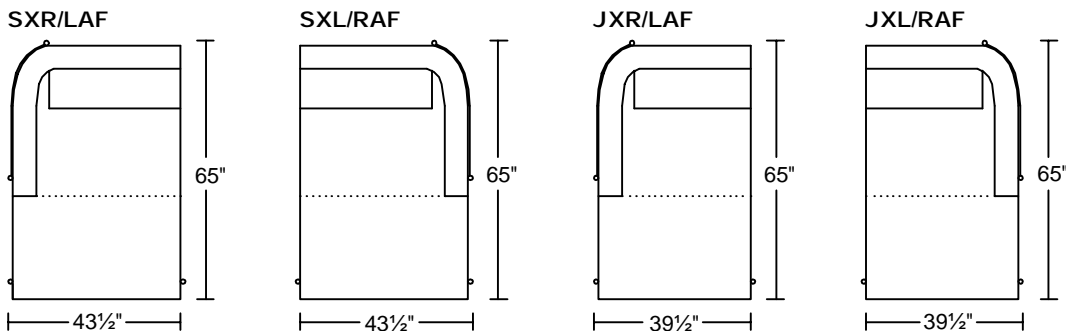

COLONNA I 0564
Designed for KELVIN GIORMANI
2019-12-5

COLONNA I 0564

Designed for KELVIN GIORMANI

2019-12-5

LXR/LAF

LXL/RAF

CN

ST2

ST2

ST

ST

STG3

STG3

HR4

HR3

HR