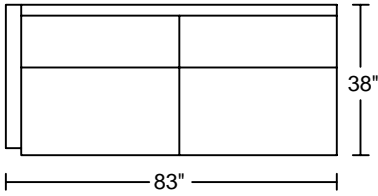

NASTRO I 0572

Designed for **KELVIN GIORMANI**

2018-9-3

4D

4D3

3D

2.5D

2D

1.5D

1D

4RA/LAF

4RA3/LAF

3RA/LAF

2.5RA/LAF

2RA/LAF

1.5RA/LAF