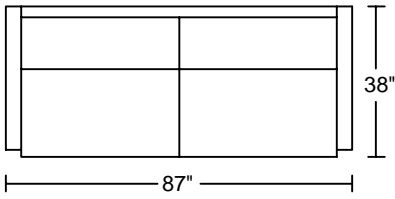

NASTRO I 0572

Designed for **KELVIN GIORMANI**

2018-9-3

4D

4D3

3D

2.5D

2D

1.5D

1D

4RA/LAF

4RA3/LAF

3RA/LAF

2.5RA/LAF

2RA/LAF

1.5RA/LAF