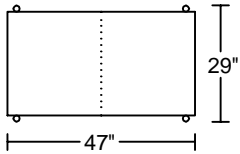

GRAND 0578

Designed for **KELVIN GIORMANI**

2019-2-15

ST2