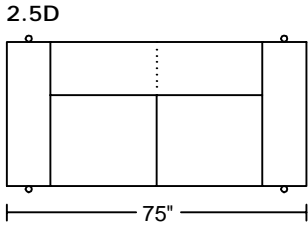

GRAND 0578
Designed for KELVIN GIORMANI
2019-2-15

GRAND 0578

Designed for **KELVIN GIORMANI**

2019-2-15

4ER/LAF

4EL/RAF

LXR/LAF

LXL/RAF