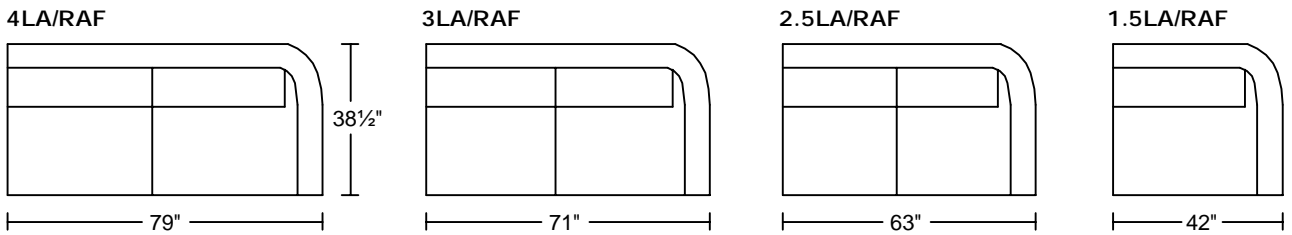

**COLONNA IV 0585**  
**Designed for KELVIN GIORMANI**  
**2019-3-7**

---

# COLONNA IV 0585

---

Designed for **KELVIN GIORMANI**

---

**2019-3-7**

LXR/LAF

LXL/RAF

CN