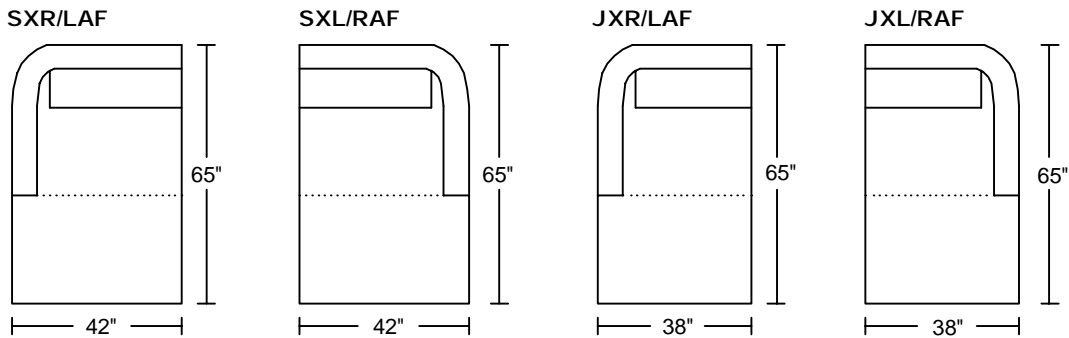

**COLONNA IV 0585**  
**Designed for KELVIN GIORMANI**  
**2019-3-7**

---

# COLONNA IV 0585

---

Designed for **KELVIN GIORMANI**

---

**2019-3-7**

LXR/LAF

LXL/RAF

CN