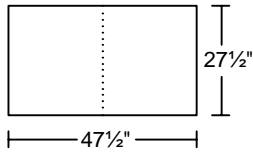

COLONNA IV 0585

Designed for **KELVIN GIORMANI**

2019-3-7

ST2