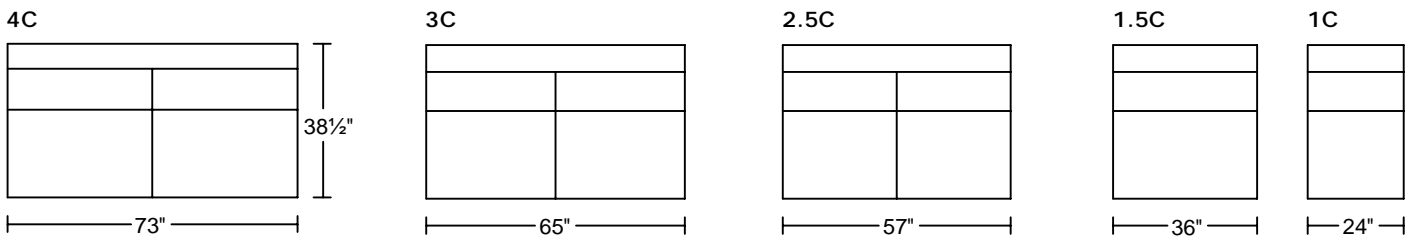

**COLONNA IV 0585**  
**Designed for KELVIN GIORMANI**  
**2019-3-7**

---