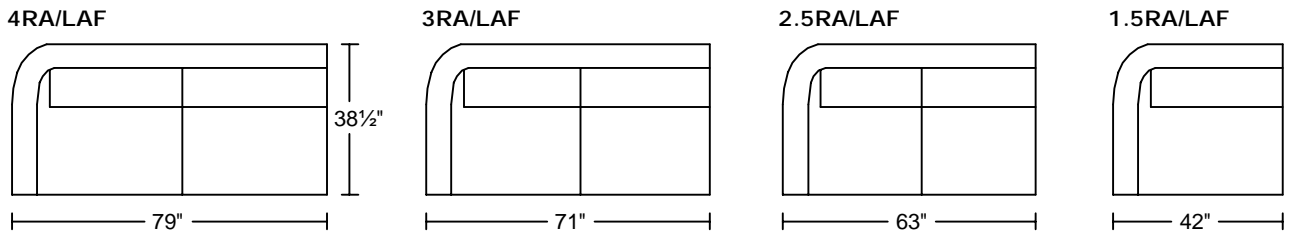

COLONNA IV 0585
Designed for KELVIN GIORMANI
2019-3-7