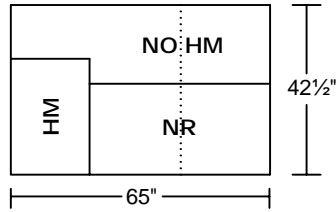

1LAHMEBE/RAF

3CHMEBE

2CHMEBE

1.5CHMEBE

1CHMEBE

---

# SAHARA II 0586

---

Designed for **KELVIN GIORMANI**

---

**2019-3-8**

SXRHM/LAF

SXLHM/RAF

CNSRHM