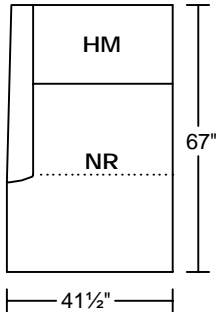

1LAHMEBE/RAF

3CHMEBE

2CHMEBE

1.5CHMEBE

1CHMEBE

---

# SAHARA II 0586

---

Designed for **KELVIN GIORMANI**

---

**2019-3-8**

SXRHM/LAF

SXLHM/RAF

CNSRHM