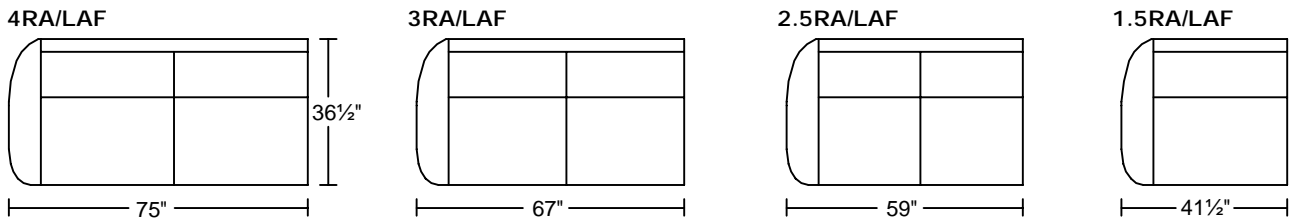

UCCELLO II 0588
Designed for KELVIN GIORMANI
2019-3-7

UCCELLO II 0588

Designed for **KELVIN GIORMANI**

2019-3-7