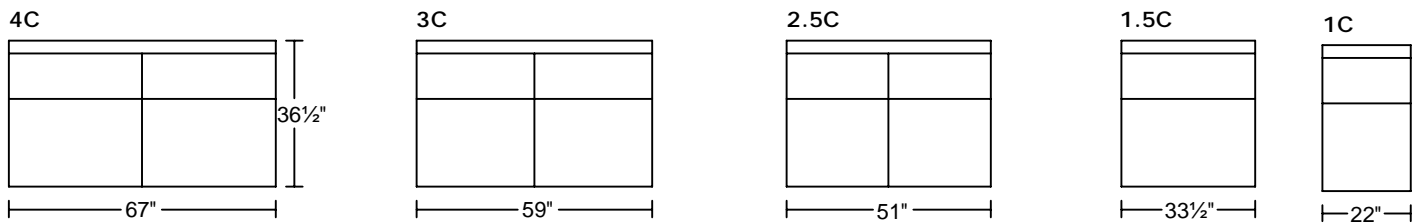

UCCELLO II 0588
Designed for KELVIN GIORMANI
2019-3-7

UCCELLO II 0588

Designed for **KELVIN GIORMANI**

2019-3-7