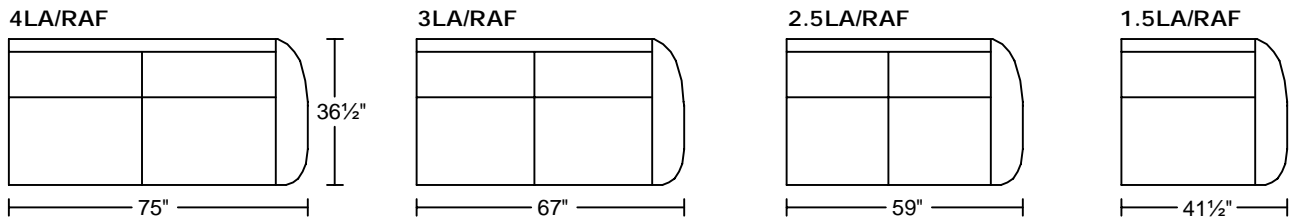

UCCELLO II 0588
Designed for KELVIN GIORMANI
2019-3-7

UCCELLO II 0588

Designed for **KELVIN GIORMANI**

2019-3-7