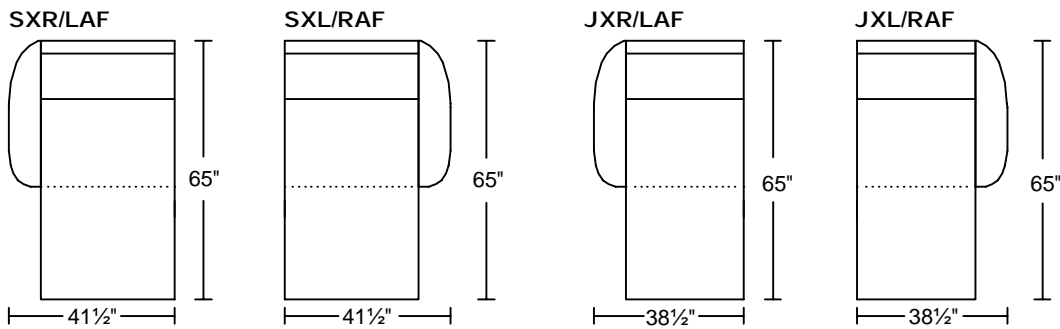

UCCELLO II 0588
Designed for KELVIN GIORMANI
2019-3-7

UCCELLO II 0588

Designed for **KELVIN GIORMANI**

2019-3-7