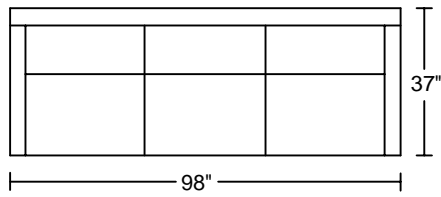

MAZARA I 0589

Designed for KELVIN GIORMANI

2019-3-9

3D3B

4D3

4D

3D

2.5D

1.5D

1D

1DV

4RA3/LAF

4RA/LAF

3RA/LAF

2.5RA/LAF

1.5RA/LAF