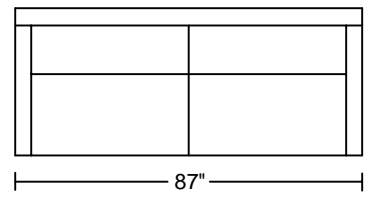

MAZARA I 0589

Designed for KELVIN GIORMANI

2019-3-9

3D3B

4D3

4D

3D

2.5D

1.5D

1D

1DV

4RA3/LAF

4RA/LAF

3RA/LAF

2.5RA/LAF

1.5RA/LAF