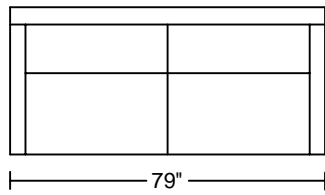

MAZARA I 0589

Designed for KELVIN GIORMANI

2019-3-9

3D3B

4D3

4D

3D

2.5D

1.5D

1D

1DV

4RA3/LAF

4RA/LAF

3RA/LAF

2.5RA/LAF

1.5RA/LAF