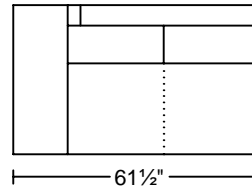

LATERAN III 0591

Designed for **KELVIN GIORMANI**

2019-3-7

4DAM

3DAM

2.5DAM

4RAAM/LAF

3RAAM/LAF

2.5RAAM/LAF

4LAAM/RAF

3LAAM/RAF

2.5LAAM/RAF

4C

3C

2.5C

LXRAM/LAF