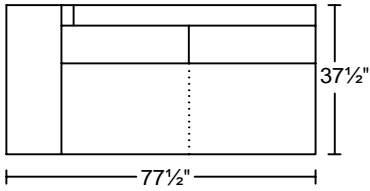

LATERAN III 0591

Designed for **KELVIN GIORMANI**

2019-3-7

4DAM

3DAM

2.5DAM

4RAAM/LAF

3RAAM/LAF

2.5RAAM/LAF

4LAAM/RAF

3LAAM/RAF

2.5LAAM/RAF

4C

3C

2.5C

LXRAM/LAF