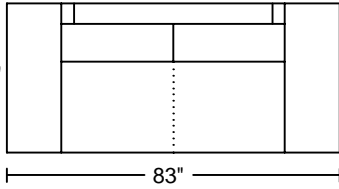

LATERAN III 0591

Designed for **KELVIN GIORMANI**

2019-3-7

4DAM

3DAM

2.5DAM

4RAAM/LAF

3RAAM/LAF

2.5RAAM/LAF

4LAAM/RAF

3LAAM/RAF

2.5LAAM/RAF

4C

3C

2.5C

LXRAM/LAF