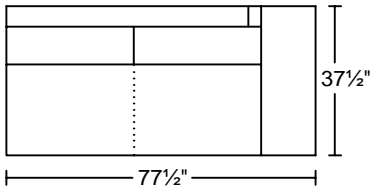

LATERAN III 0591

Designed for **KELVIN GIORMANI**

2019-3-7

4DAM

3DAM

2.5DAM

4RAAM/LAF

3RAAM/LAF

2.5RAAM/LAF

4LAAM/RAF

3LAAM/RAF

2.5LAAM/RAF

4C

3C

2.5C

LXRAM/LAF