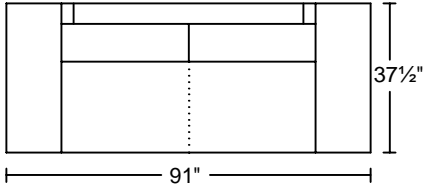

LATERAN III 0591

Designed for **KELVIN GIORMANI**

2019-3-7

4DAM

3DAM

2.5DAM

4RAAM/LAF

3RAAM/LAF

2.5RAAM/LAF

4LAAM/RAF

3LAAM/RAF

2.5LAAM/RAF

4C

3C

2.5C

LXRAM/LAF