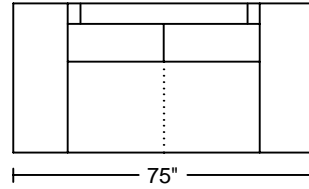

LATERAN III 0591

Designed for **KELVIN GIORMANI**

2019-3-7

4DAM

3DAM

2.5DAM

4RAAM/LAF

3RAAM/LAF

2.5RAAM/LAF

4LAAM/RAF

3LAAM/RAF

2.5LAAM/RAF

4C

3C

2.5C

LXRAM/LAF