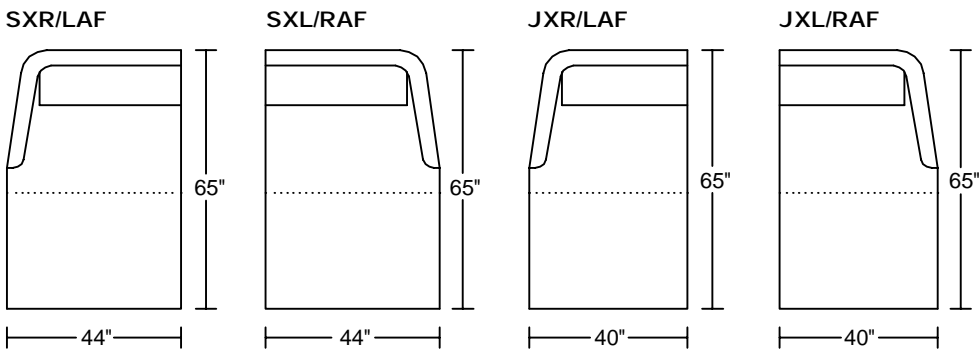

GIOVANE 0592

Designed for KELVIN GIORMANI

2019-3-7

GIOVANE 0592

Designed for KELVIN GIORMANI

2019-3-7

LXR/LAF

LXL/RAF

CN

ST2

ST2

ST

ST

STG3

STG3

HR4