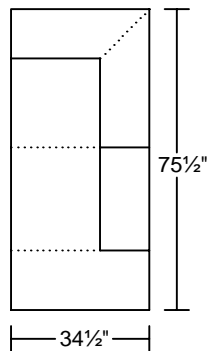

# COCOON 0594

---

Designed for **KELVIN GIORMANI**

---

**2019-3-8**

LXR/LAF

LXL/RAF

ST2