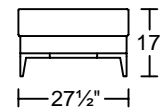

COCOON 0594

Designed for **KELVIN GIORMANI**

2019-3-8

ST2