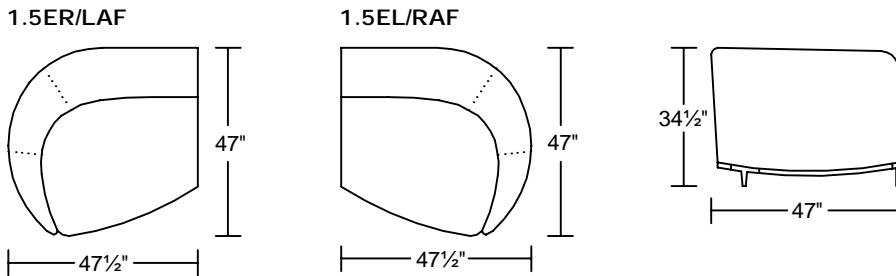

COCOON 0594

Designed for **KELVIN GIORMANI**

2019-3-8