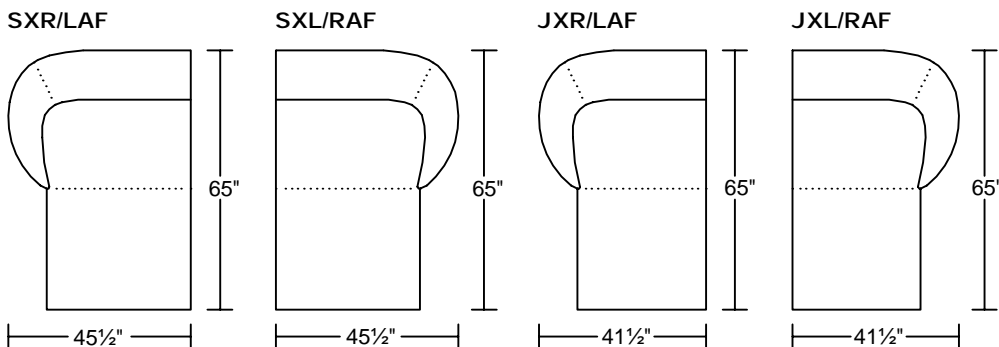

# COCOON 0594

Designed for **KELVIN GIORMANI**

2019-3-8

---

# COCOON 0594

---

Designed for **KELVIN GIORMANI**

---

**2019-3-8**

LXR/LAF

LXL/RAF

ST2