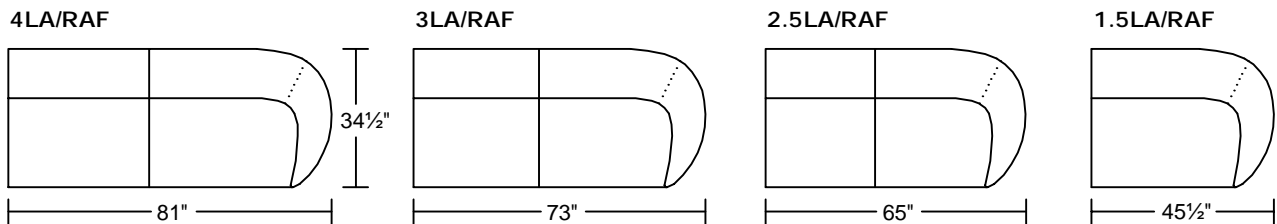

# COCOON 0594

Designed for **KELVIN GIORMANI**

2019-3-8

---