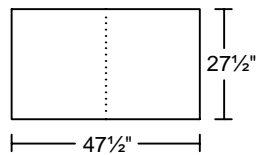

# COCOON 0594

---

Designed for **KELVIN GIORMANI**

---

**2019-3-8**

LXR/LAF

LXL/RAF

ST2