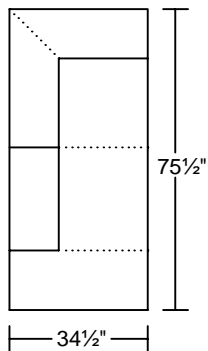

# COCOON 0594

---

Designed for **KELVIN GIORMANI**

---

**2019-3-8**

LXR/LAF

LXL/RAF

ST2