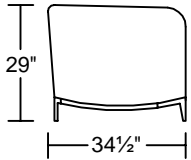

COCOON 0594

Designed for **KELVIN GIORMANI**

2019-3-8