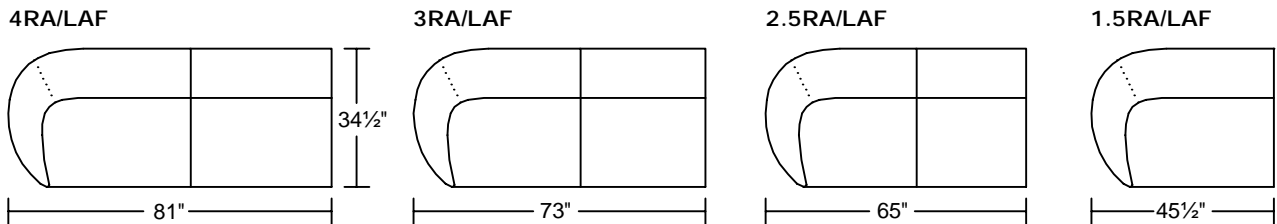

COCOON 0594

Designed for **KELVIN GIORMANI**

2019-3-8