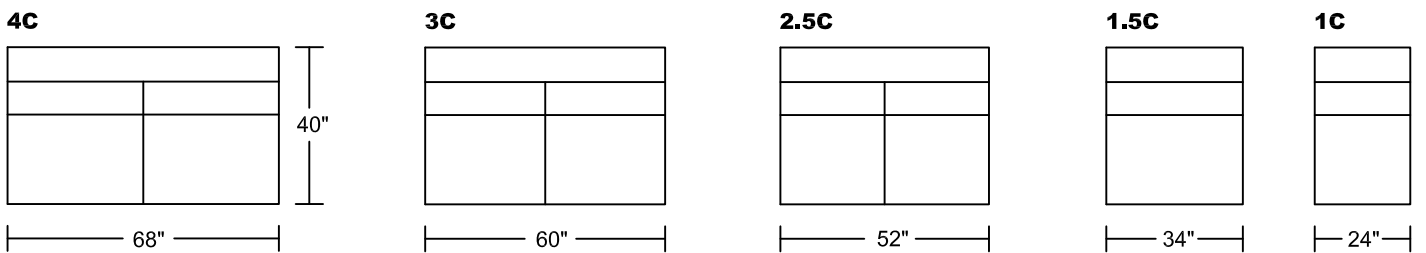

PETALI II 0608A-M1

Designed by Kelvin Ng

PETALI II 0608A-M1

Designed by Kelvin Ng

LXR/LAF

LXL/RAF

CN

ST1