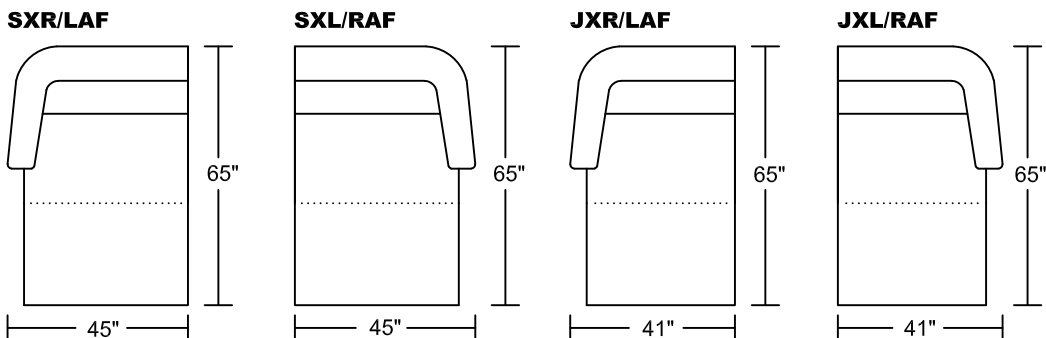

PETALI II 0608A-M1

Designed by Kelvin Ng

PETALI II 0608A-M1

Designed by Kelvin Ng

LXR/LAF

LXL/RAF

CN

ST1

ST1

HR2

HR1

STG1

STG1