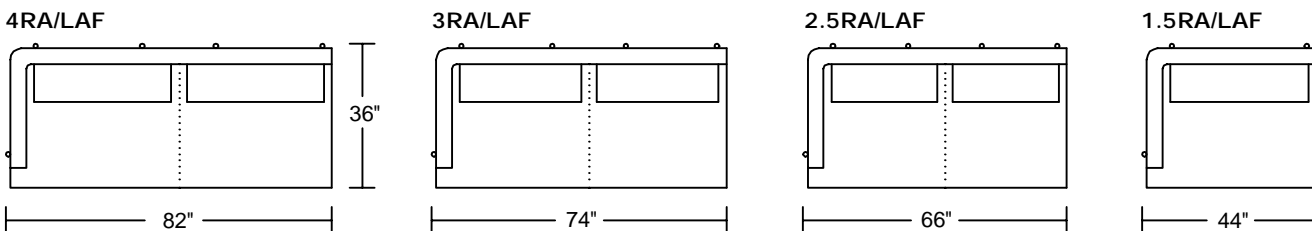

CHIARO I 0609

Designed for **KELVIN GIORMANI**

2019-8-29

CHIARO I 0609

Designed for **KELVIN GIORMANI**

2019-8-29