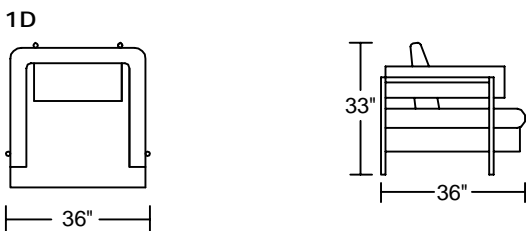

CHIARO I 0609

Designed for **KELVIN GIORMANI**

2019-8-29

CHIARO I 0609

Designed for **KELVIN GIORMANI**

2019-8-29