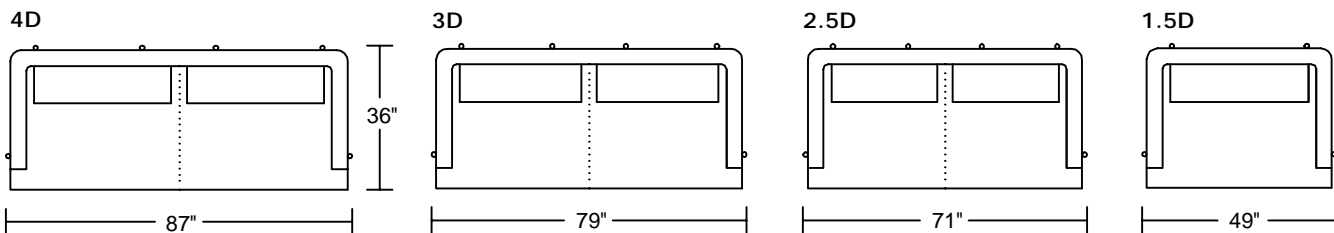

CHIARO I 0609

Designed for **KELVIN GIORMANI**

2019-8-29

CHIARO I 0609

Designed for **KELVIN GIORMANI**

2019-8-29