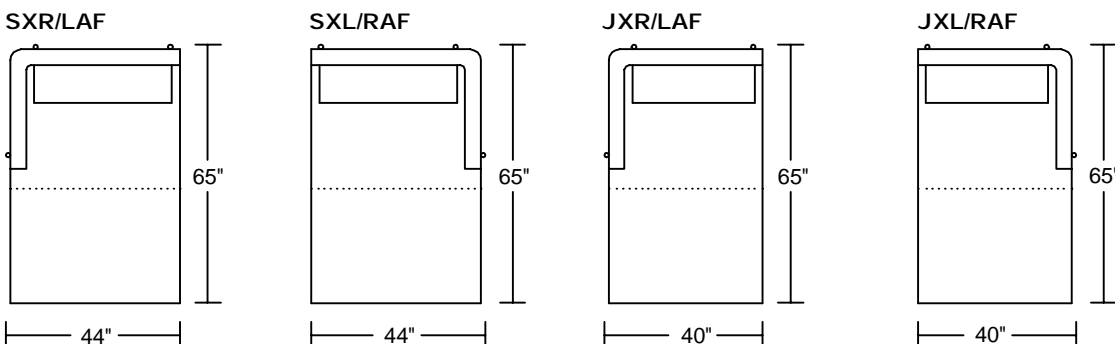

CHIARO I 0609

Designed for **KELVIN GIORMANI**

2019-8-29

CHIARO I 0609

Designed for **KELVIN GIORMANI**

2019-8-29