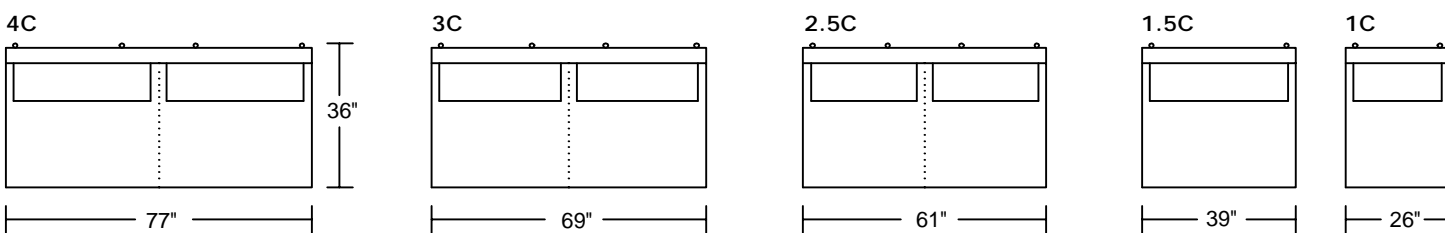

CHIARO I 0609

Designed for **KELVIN GIORMANI**

2019-8-29

CHIARO I 0609

Designed for **KELVIN GIORMANI**

2019-8-29