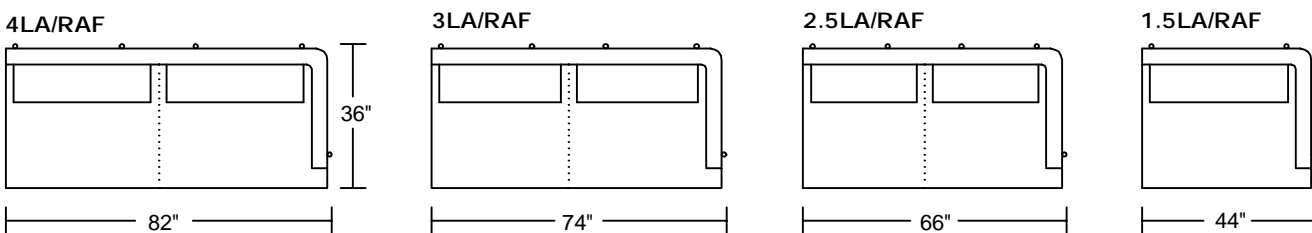

CHIARO I 0609

Designed for **KELVIN GIORMANI**

2019-8-29

CHIARO I 0609

Designed for **KELVIN GIORMANI**

2019-8-29