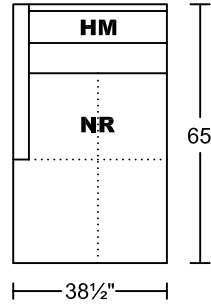

ABILE II 0650BM1

Designed for KELVIN GIORMANI

2021-1-28

3D

1.5D

3RA/LAF

1.5RA/LAF

3LA/RAF

1.5LA/RAF

SXR/LAF

SXL/RAF

3C

1.5C

Seat Height:18"

Seat Depth:21.5"

Arm Height:26"