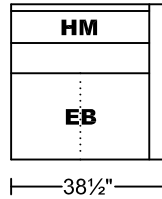

1.5LA/RAF

SXR/LAF

SXL/RAF

3C

1.5C

Seat Height:18"

Seat Depth:21.5"

Arm Height:26"