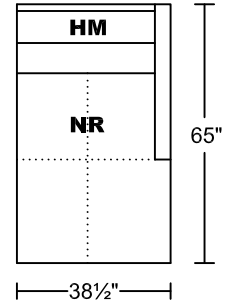

ABILE II 0650BM1

Designed for KELVIN GIORMANI

2021-1-28

3D

1.5D

3RA/LAF

1.5RA/LAF

3LA/RAF

1.5LA/RAF

SXR/LAF

SXL/RAF

3C

1.5C

Seat Height:18"

Seat Depth:21.5"

Arm Height:26"