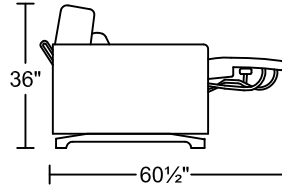

ABILE II 0650BM1

Designed for KELVIN GIORMANI

2021-1-28

1.5RA/LAF

Seat Height:18"

Seat Depth:21.5"

Arm Height:26"