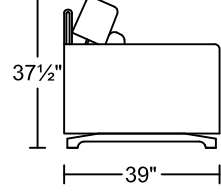

ABILE II 0650BM1

Designed for KELVIN GIORMANI

2021-1-28

1.5D

Seat Height:18"

Seat Depth:21.5"

Arm Height:26"