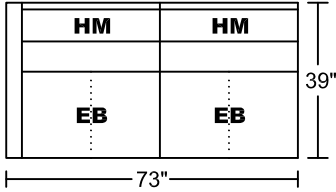

ABILE II 0650BM1

Designed for KELVIN GIORMANI

2021-1-28

3D

1.5D

3RA/LAF

1.5RA/LAF

3LA/RAF

1.5LA/RAF

SXR/LAF

SXL/RAF

3C

1.5C

Seat Height:18"

Seat Depth:21.5"

Arm Height:26"