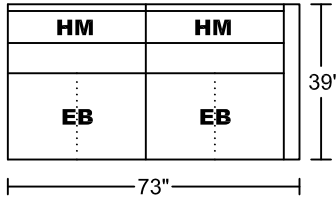

ABILE II 0650BM1

Designed for KELVIN GIORMANI

2021-1-28

3D

1.5D

3RA/LAF

1.5RA/LAF

3LA/RAF

1.5LA/RAF

SXR/LAF

SXL/RAF

3C

1.5C

Seat Height:18"

Seat Depth:21.5"

Arm Height:26"