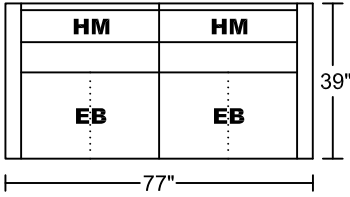

ABILE II 0650BM1

Designed for KELVIN GIORMANI

2021-1-28

3D

1.5D

3RA/LAF

1.5RA/LAF

3LA/RAF

1.5LA/RAF

SXR/LAF

SXL/RAF

3C

1.5C

Seat Height:18"

Seat Depth:21.5"

Arm Height:26"