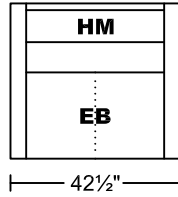

ABILE II 0650BM1

Designed for KELVIN GIORMANI

2021-1-28

3D

1.5D

3RA/LAF

1.5RA/LAF

3LA/RAF

1.5LA/RAF

SXR/LAF

SXL/RAF

3C

1.5C

Seat Height:18"

Seat Depth:21.5"

Arm Height:26"