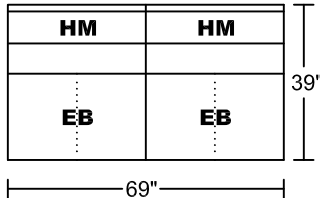

1.5LA/RAF

SXR/LAF

SXL/RAF

3C

1.5C

Seat Height:18"

Seat Depth:21.5"

Arm Height:26"