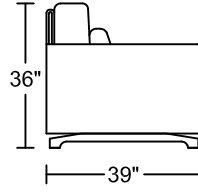

ABILE II 0650BM1

Designed for KELVIN GIORMANI

2021-1-28

3D

1.5D

3RA/LAF

1.5RA/LAF

3LA/RAF

1.5LA/RAF

SXR/LAF

SXL/RAF

3C

1.5C

Seat Height:18"

Seat Depth:21.5"

Arm Height:26"