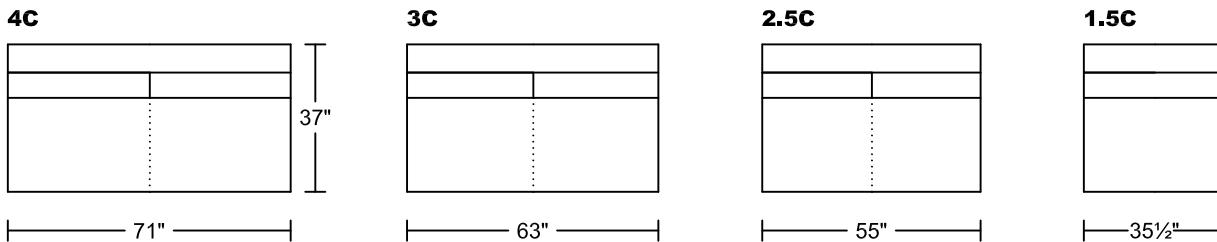

AMANDA I 0653AH1

Designed for KELVIN GIORMANI

'AH1' = ALL LEATHER

HB4D **HBSXL**
HB4RA **HB1.5D**
HB4LA **HB1.5RA**
HB4C **HB1.5LA**
HBSXR **HB1.5C**

HB3D
HB3RA **HBJXR**
HB3LA **HBJXL**
HB3C **HBCN**

HB2.5D **HB2.5C**
HB2.5RA **HBLXR**
HB2.5LA **HBLXL**

HB1D

Seat Height: 17"

Seat Depth: 22"

Arm Height: 27.5"