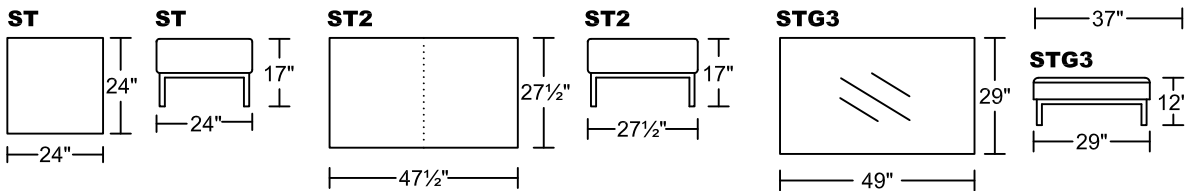

AMANDA I 0653AH1

Designed for KELVIN GIORMANI

'AH1' = ALL LEATHER

HB4D **HBSXL**
HB4RA **HB1.5D**
HB4LA **HB1.5RA**
HB4C **HB1.5LA**
HBSXR **HB1.5C**

HB3D
HB3RA **HBJXR**
HB3LA **HBJXL**
HB3C **HBCN**

HB2.5D **HB2.5C**
HB2.5RA **HBLXR**
HB2.5LA **HBLXL**

HB1D

Seat Height: 17"

Seat Depth: 22"

Arm Height: 27.5"