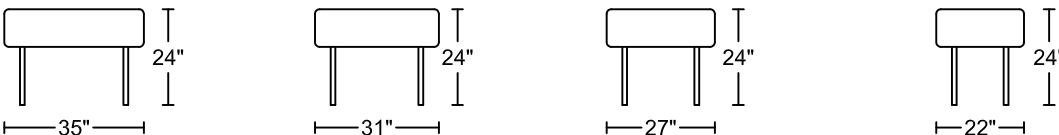

AMANDA I 0653AH1

Designed for KELVIN GIORMANI

'AH1' = ALL LEATHER

HB4D **HBSXL**
HB4RA **HB1.5D**
HB4LA **HB1.5RA**
HB4C **HB1.5LA**
HBSXR **HB1.5C**

HB3D
HB3RA **HBJXR**
HB3LA **HBJXL**
HB3C **HBCN**

HB2.5D **HB2.5C**
HB2.5RA **HBLXR**
HB2.5LA **HBLXL**

HB1D

Seat Height: 17"

Seat Depth: 22"

Arm Height: 27.5"