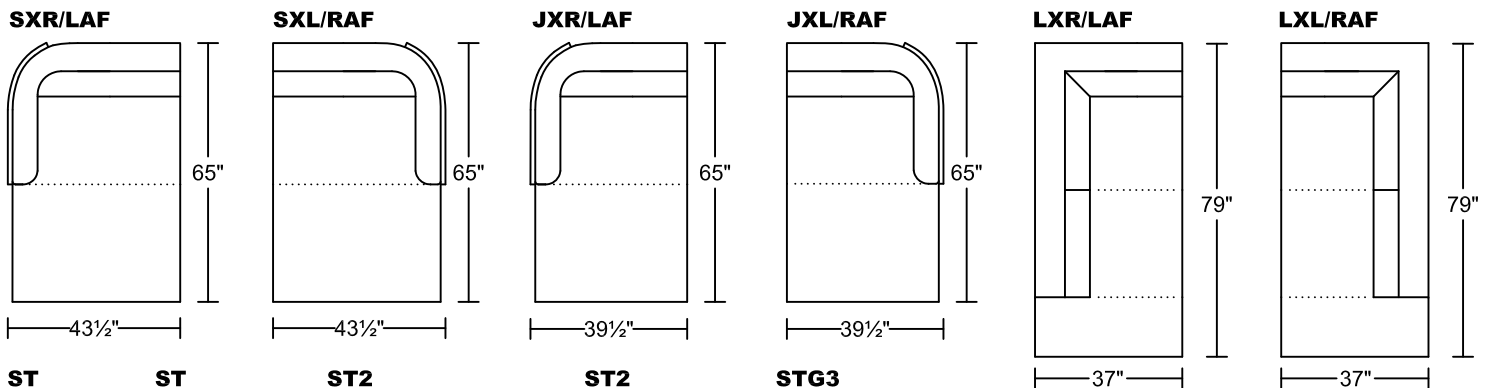

AMANDA I 0653AH1

Designed for KELVIN GIORMANI

'AH1' = ALL LEATHER

HB4D **HBSXL**
HB4RA **HB1.5D**
HB4LA **HB1.5RA**
HB4C **HB1.5LA**
HBSXR **HB1.5C**

HB3D
HB3RA **HBJXR**
HB3LA **HBJXL**
HB3C **HBCN**

HB2.5D **HB2.5C**
HB2.5RA **HBLXR**
HB2.5LA **HBLXL**

HB1D

Seat Height: 17"

Seat Depth: 22"

Arm Height: 27.5"