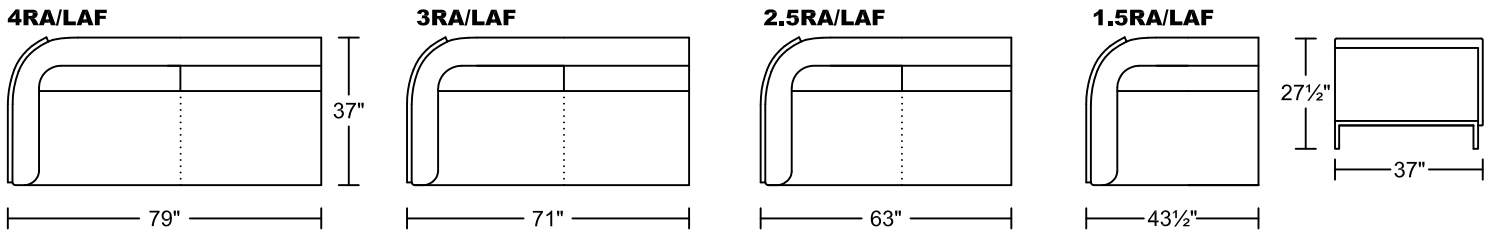

AMANDA I 0653AH1

Designed for KELVIN GIORMANI

'AH1' = ALL LEATHER

HB4D **HBSXL**
HB4RA **HB1.5D**
HB4LA **HB1.5RA**
HB4C **HB1.5LA**
HBSXR **HB1.5C**

HB3D
HB3RA **HBJXR**
HB3LA **HBJXL**
HB3C **HBCN**

HB2.5D **HB2.5C**
HB2.5RA **HBLXR**
HB2.5LA **HBLXL**

HB1D

Seat Height: 17"

Seat Depth: 22"

Arm Height: 27.5"