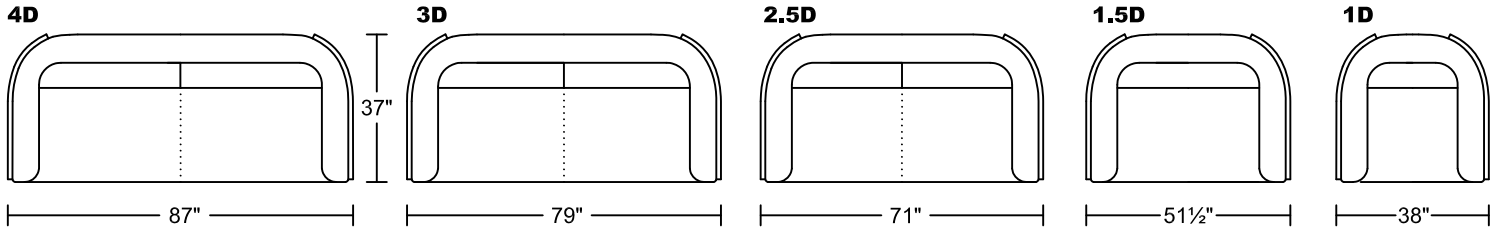

AMANDA I 0653AH1

Designed for KELVIN GIORMANI

'AH1' = ALL LEATHER

HB4D **HBSXL**
HB4RA **HB1.5D**
HB4LA **HB1.5RA**
HB4C **HB1.5LA**
HBSXR **HB1.5C**

HB3D
HB3RA **HBJXR**
HB3LA **HBJXL**
HB3C **HBCN**

HB2.5D **HB2.5C**
HB2.5RA **HBLXR**
HB2.5LA **HBLXL**

HB1D

Seat Height: 17"

Seat Depth: 22"

Arm Height: 27.5"