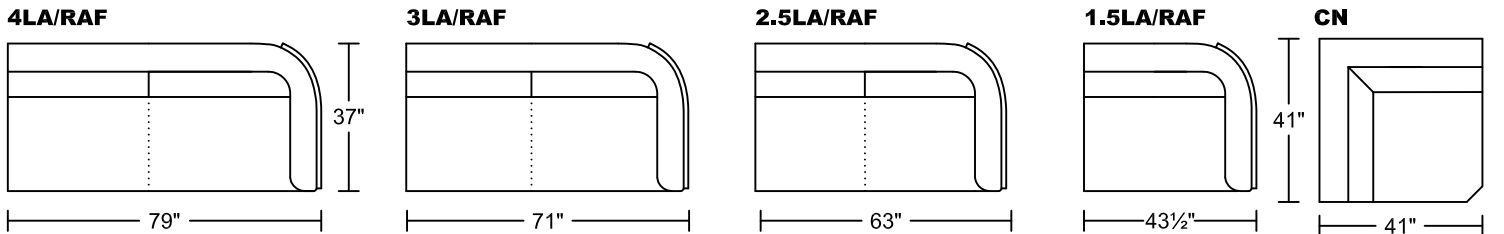

AMANDA I 0653AH1

Designed for KELVIN GIORMANI

'AH1' = ALL LEATHER

HB4D **HBSXL**
HB4RA **HB1.5D**
HB4LA **HB1.5RA**
HB4C **HB1.5LA**
HBSXR **HB1.5C**

HB3D
HB3RA **HBJXR**
HB3LA **HBJXL**
HB3C **HBCN**

HB2.5D **HB2.5C**
HB2.5RA **HBLXR**
HB2.5LA **HBLXL**

HB1D

Seat Height: 17"

Seat Depth: 22"

Arm Height: 27.5"