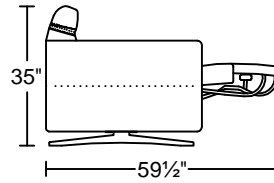

1.5RAHMEBE/LAF