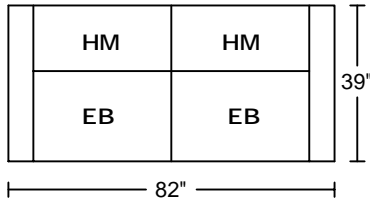

TUTTI II 0662BM1

Designed for **KELVIN GIORMANI**

3DHMEBE