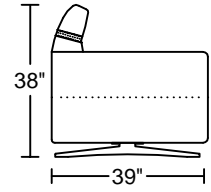

TUTTI II 0662BM1

Designed for **KELVIN GIORMANI**

3DHMEBE

1.5DHMEBE

3RAHMEBE/LAF

1.5RAHMEBE/LAF

3LAHMEBE/RAF

1.5LAHMEBE/RAF

SXRHM/LAF

SXLHM/RAF

3CHMEBE

1.5CHMEBE

Seat Height: 18"

Seat Depth: 22.5"

Arm Height: 26"