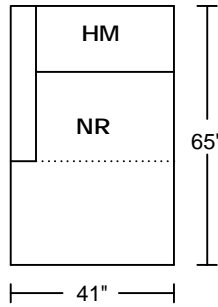

TUTTI II 0662BM1

Designed for **KELVIN GIORMANI**

3DHMEBE

1.5DHMEBE

3RAHMEBE/LAF

1.5RAHMEBE/LAF

3LAHMEBE/RAF

1.5LAHMEBE/RAF

SXRHM/LAF

SXLHM/RAF

3CHMEBE

1.5CHMEBE

Seat Height: 18"

Seat Depth: 22.5"

Arm Height: 26"