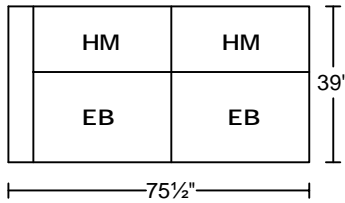

3RAHMEBE/LAF