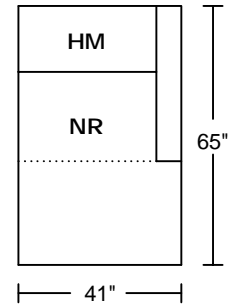

TUTTI II 0662BM1

Designed for **KELVIN GIORMANI**

3DHMEBE

1.5DHMEBE

3RAHMEBE/LAF

1.5RAHMEBE/LAF

3LAHMEBE/RAF

1.5LAHMEBE/RAF

SXRHM/LAF

SXLHM/RAF

3CHMEBE

1.5CHMEBE

Seat Height: 18"

Seat Depth: 22.5"

Arm Height: 26"