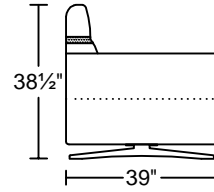

TUTTI II 0662BM1

Designed for **KELVIN GIORMANI**

3DHMEBE

1.5DHMEBE

3RAHMEBE/LAF

1.5RAHMEBE/LAF

3LAHMEBE/RAF

1.5LAHMEBE/RAF

SXRHM/LAF

SXLHM/RAF

3CHMEBE

1.5CHMEBE

Seat Height: 18"

Seat Depth: 22.5"

Arm Height: 26"