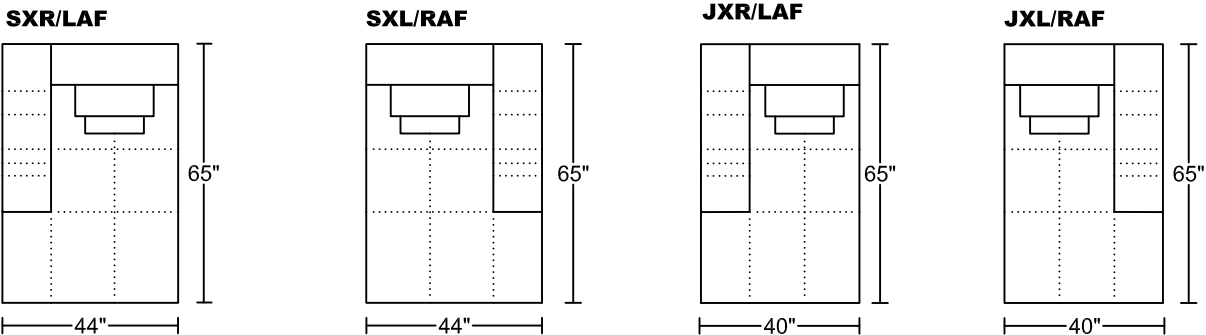

GATE IV 0673B-H1

Designed by Michele Mantovani

2023-12-5

GATE IV 0673B-H1
Designed by Michele Mantovani
2023-12-5

LXR/LAF

LXL/RAF

4NR1/LAF

CXRB/LAF

4NL1/RAF

CXLB/RAF

DXR/LAF

DXL/RAF

CN

ST1

ST1

ST2