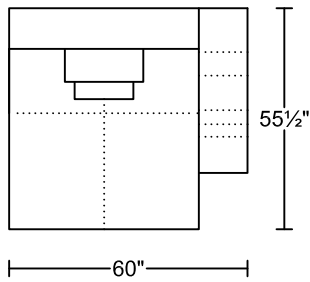

GATE IV 0673BH1

Designed by Michele Mantovani

2023-6-30

DXL/RAF