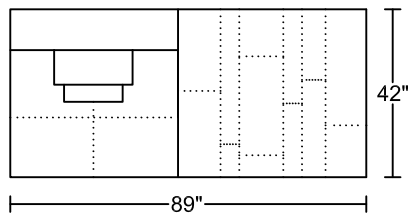

# GATE IV 0673BH1

Designed by Michele Mantovani

2023-6-30

**LXR/LAF**

**LXL/RAF**

**4NR1/LAF**

**4RABP/LAF**

**4NL1/RAF**