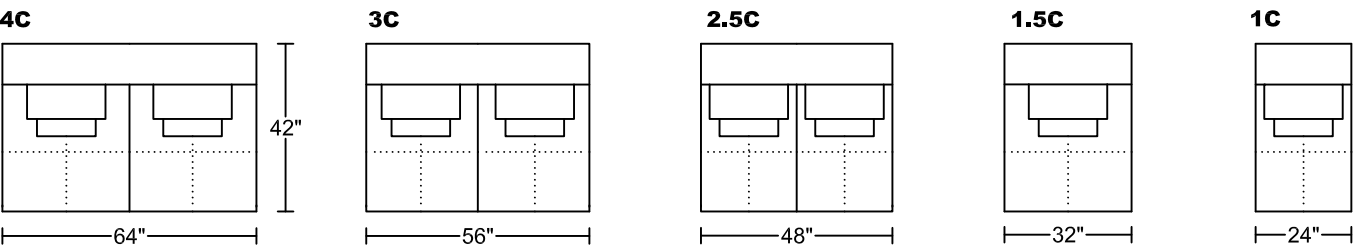

# GATE IV 0673BH1

Designed by Michele Mantovani

2023-6-30

**LXR/LAF**

**LXL/RAF**

**4NR1/LAF**

**4RABP/LAF**

**4NL1/RAF**