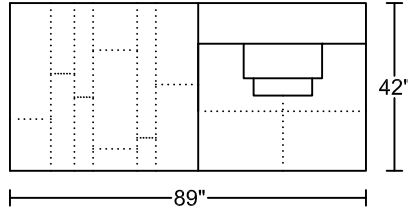

# GATE IV 0673BH1

Designed by Michele Mantovani

2023-6-30

**LXR/LAF**

**LXL/RAF**

**4NR1/LAF**

**4RABP/LAF**

**4NL1/RAF**