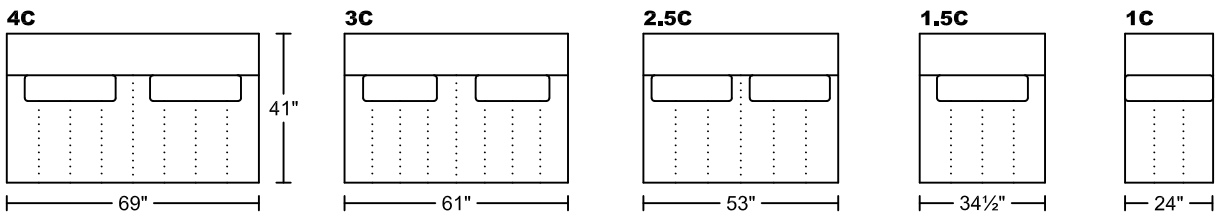

FREIM I 0680A-M1

Designed by Michele Mantovani

FREIM I 0680A-M1

Designed by Michele Mantovani